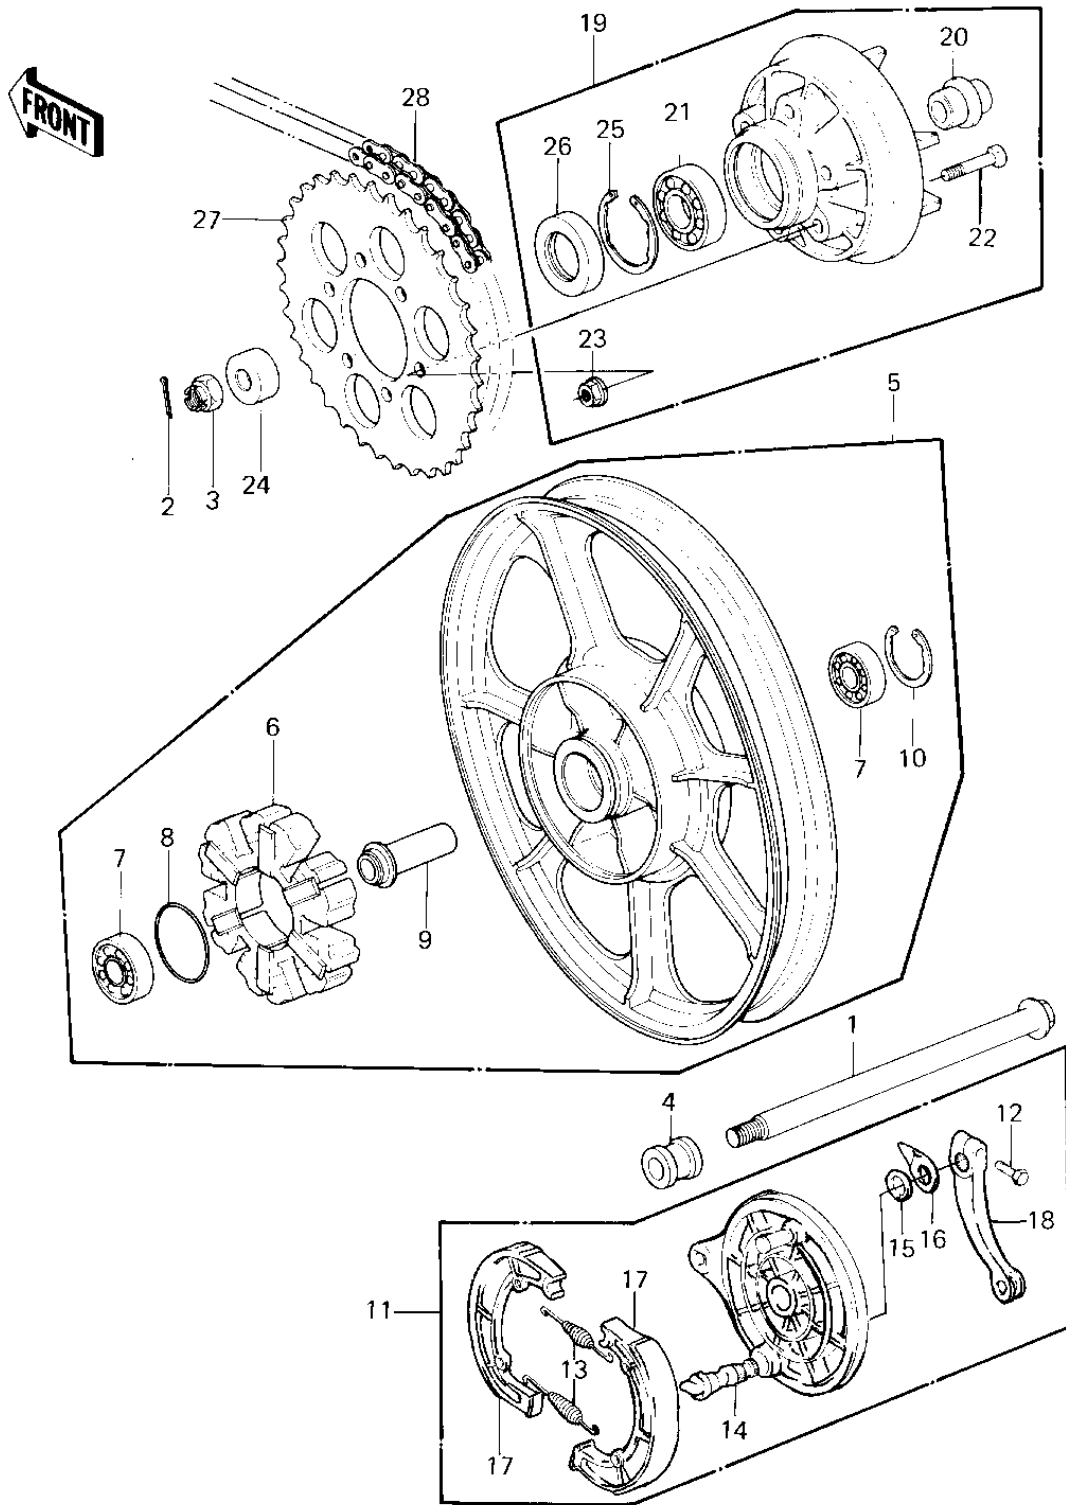

1980 LTD PARTS DIAGRAM

REAR WHEEL/HUB/BRAKE/CHAIN

F

1980 LTD PARTS LIST

REAR WHEEL/HUB/BRAKE/CHAIN

ITEM NAME	PART NUMBER	QUANTITY
AXLE,RR (Ref # 1)	41068-1086	1
PIN-COTTER,4.0X35 (Ref # 2)	550D4035	1
NUT CASTLE,16MM (Ref # 3)	92015-055	1
COLLAR,AXLE,L=28M/M (Ref # 4)	92027-1226	1
SOLID WHEEL ASSY,REAR (Ref # 5)	41073-1065	1
SHOCK DAMPER (Ref # 6)	42014-032	1
BRG,BALL,#6303ZZC3 (Ref # 7)	601B6303ZZ	2
"0" RING,60MM (Ref # 8)	671B2560	1
COLLAR,REAR HUB BRG. (Ref # 9)	92027-1047	1
CIRCLIP,47M/M (Ref # 10)	92033-1042	1
PANEL-ASY,RR BRK (Ref # 11)	41035-1056	1
PANEL-ASY,RR BRK (Ref # 11)	41035-1056	AL
PANEL-ASY,BRK BLACK (Ref # 11)	41035-1055	1
PANEL-ASY,BRK BLACK (Ref # 11)	41035-1055	AL
BOLT HEX HEAD 8X28 (Ref # 12)	114G0828	1
SPRING,BRAKE SHOE (Ref # 13)	41049-012	2
SPRING,BRAKE SHOE (Ref # 13)	41049-012	2
CAM SHAFT,BRAKE (Ref # 14)	41050-017	1
DUST SHIELD-BRAKE CAM (Ref # 15)	41051-003	1
INDICATOR,BRAKE SHOE (Ref # 16)	41085-004	1
SHOE,BRAKE (Ref # 17)	42019-012	2
LEVER REAR BRAKE CAM (Ref # 18)	42029-039	1
COUPLING ASSY,RR HUB (Ref # 19)	42033-1018	1
SLEEVE,RR HUB COUPLNG (Ref # 20)	42036-1030	1
BALL BEARING,#6206 (Ref # 21)	601B6206	1
BOLT (Ref # 22)	92001-161	6
NUT,10MM (Ref # 23)	92015-1415	6
COLLAR,AXLE,L=20.5M/M (Ref # 24)	92027-1227	1
CIRCLIP,62M/M (Ref # 25)	92033-1044	1