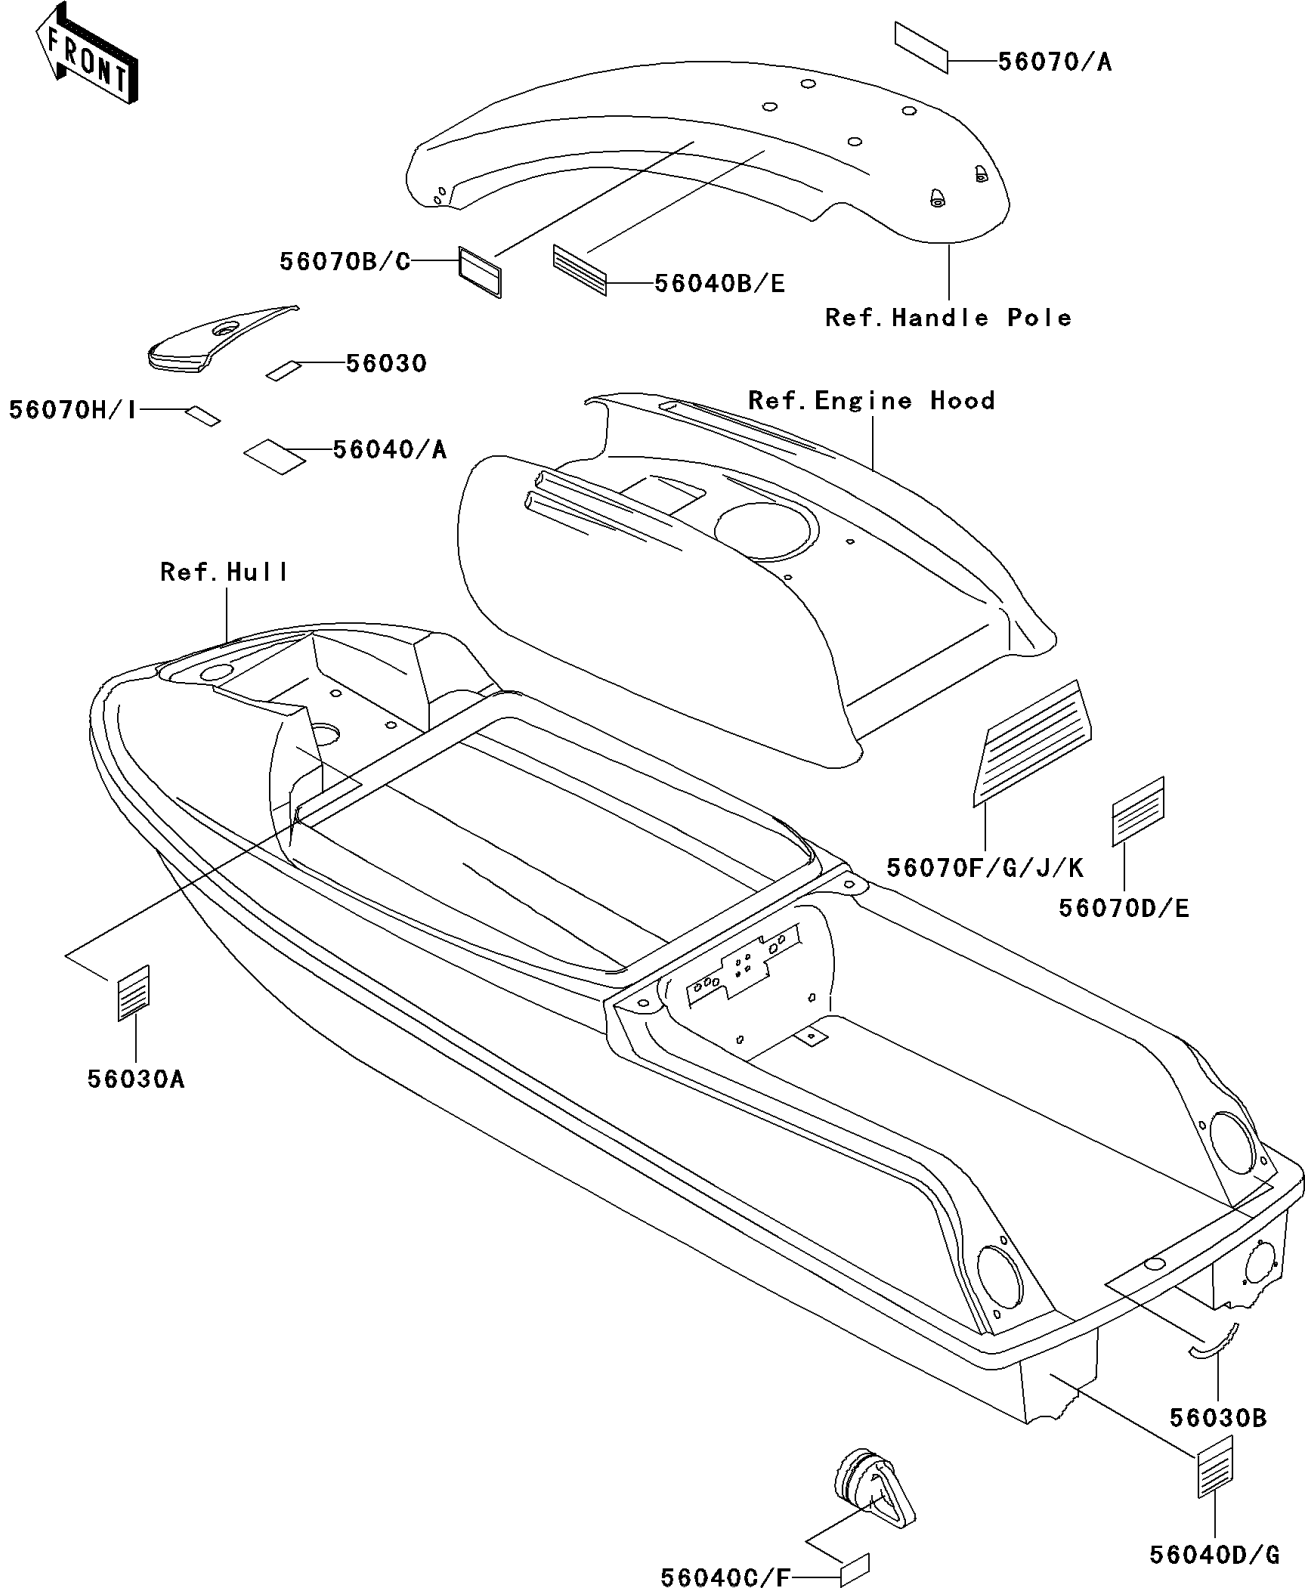

2000 SXI PRO PARTS DIAGRAM

Labels

F3183

2000 SXI PRO PARTS LIST

Labels

ITEM NAME	PART NUMBER	QUANTITY
LABEL,OIL RECOMMENDED (Ref # 56030)	56030-3761	1
LABEL,FIRE EXTINGUISHER (Ref # 56030B)	56030-3789	1
LABEL-WARNING,FUEL SUPPLY (Ref # 56040)	56040-3934	1
LABEL-WARNING,CAUTION SAFETY (Ref # 56040B)	56040-3944	1
LABEL-WARNING,CAUTION SAFETY (Ref # 56040C)	56040-3945	2
LABEL-WARNING,NOZZLE (Ref # 56040D)	56040-3946	1
LABEL-WARNING,CAUTION SAFETY (Ref # 56070)	56070-3723	1
LABEL-WARNING,TETHER SWITCH (Ref # 56070B)	56070-3787	1
LABEL-WARNING,CAUTION SAFETY (Ref # 56070D)	56070-3834	1
LABEL-WARNING,IMPORTANT SAFETY (Ref # 56070F)	56070-3844	1
LABEL-WARNING,MIX RATIO (Ref # 56070H)	56070-3857	1
LABEL,OIL RECOMMENDED(FRENCH) (Ref # 56030A)	56030-3765	1
LABEL,FUEL SUPPLY(FRENCH) (Ref # 56040A)	56040-3941	1
LABEL-WARNING,CAUTION SAFETY (Ref # 56040E)	56040-3952	1
LABEL-WARNING,CAUTION SAFETY (Ref # 56040F)	56040-3953	2
LABEL,NOZZLE CHECK(FRENCH) (Ref # 56040G)	56040-3954	1
LABEL,CAUTION SAFETY(FRENCH) (Ref # 56070A)	56070-3725	1
LABEL,TETHER SWITCH(FRENCH) (Ref # 56070C)	56070-3802	1
LABEL-WARNING,CAUTION SAFETY (Ref # 56070E)	56070-3836	1
LABEL,IMPORTANT SAFETY(FRENCH) (Ref # 56070G)	56070-3845	1
LABEL-WARNING,MIX RATIO(FRENCH (Ref # 56070I)	56070-3858	1