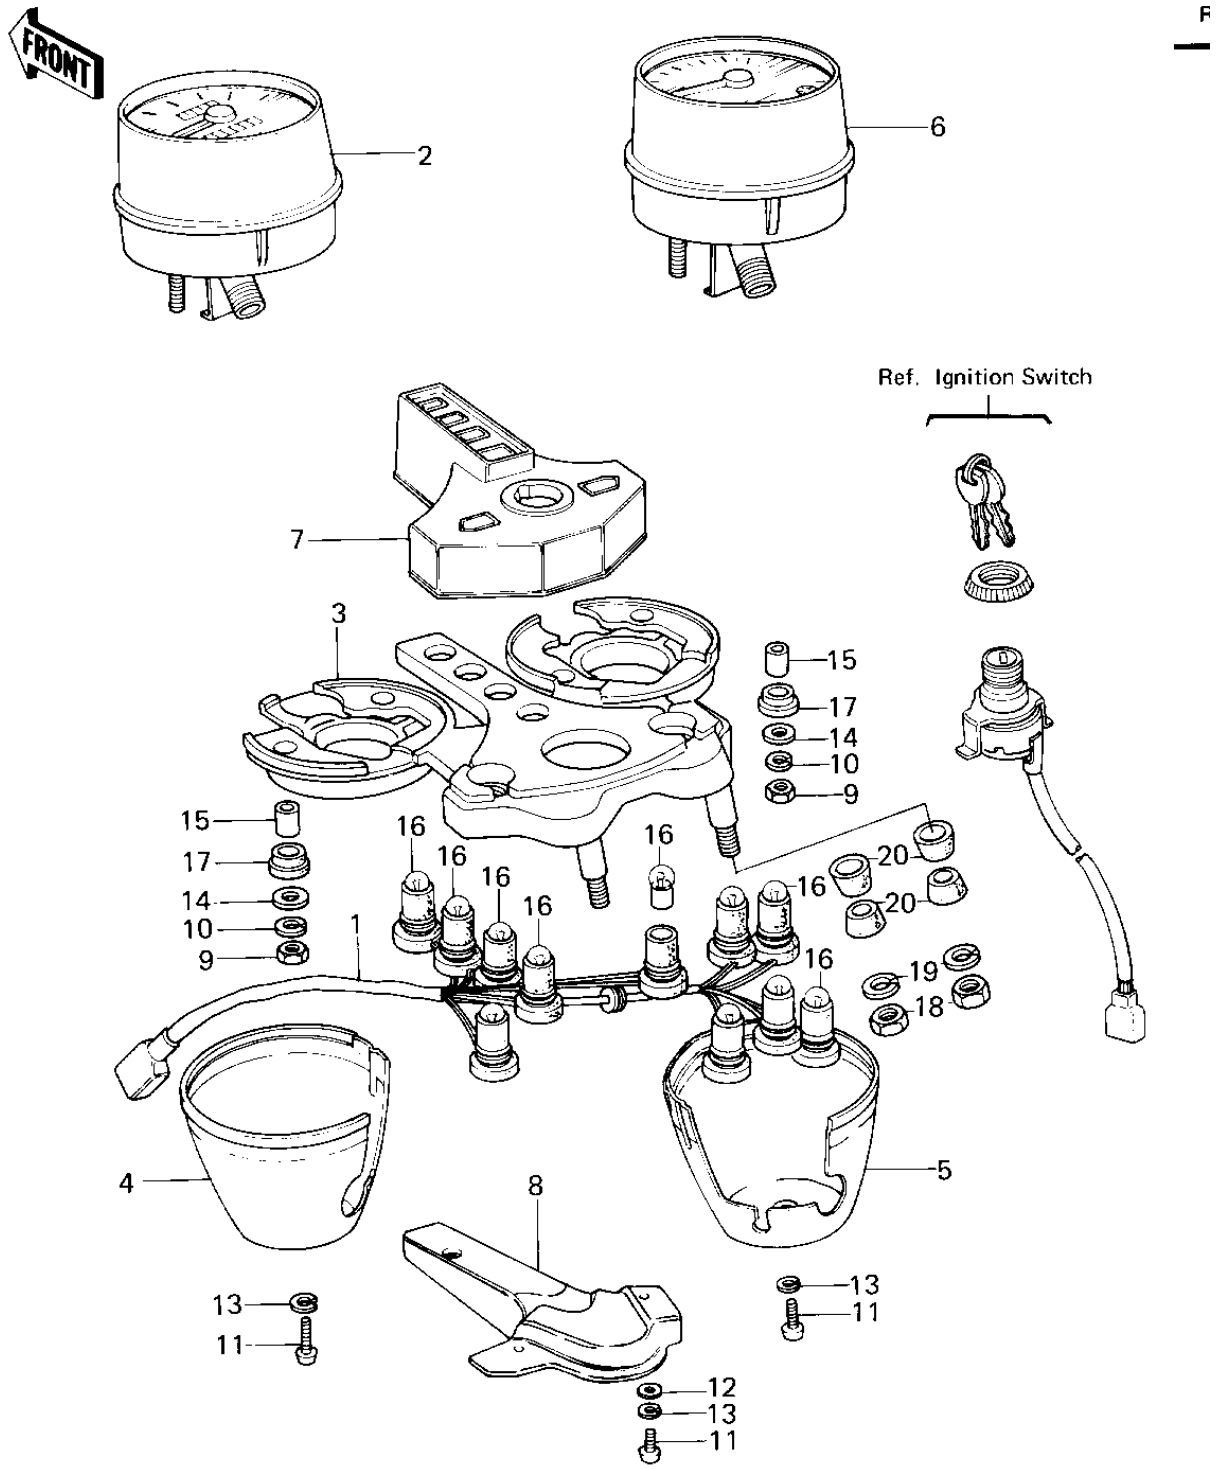

1980 LTD PARTS DIAGRAM

METERS

1980 LTD PARTS LIST

METERS

ITEM NAME	PART NUMBER	QUANTITY
SOCKET,METER (Ref # 1)	23008-1014	1
SPEEDOMETER ASSY,MPH (Ref # 2)	25005-1068	1
BRACKET, METER (Ref # 3)	25008-1005	1
COVER,SPEEDOMETER (Ref # 4)	25012-023	1
COVER,TACHOMETER (Ref # 5)	25012-024	1
TACHOMETER (Ref # 6)	25015-1013	1
COVER,METER,INDICATER (Ref # 7)	25023-015	1
COVER,METER BRACKET (Ref # 8)	25024-006	1
NUT 5MM (Ref # 9)	312B0500	4
WASHER SPRING 5MM (Ref # 10)	461F0500	4
SCREW PAN HEAD 3X8 (Ref # 11)	220B0308	5
WASHER PLAIN 3MM (Ref # 12)	410B0300	3
WASHER SPRING 3MM (Ref # 13)	461F0300	5
WASHER,PLAIN,5MM (Ref # 14)	92022-241	4
COLLAR,METER (Ref # 15)	92027-211	4
BULB 12V 3W (Ref # 16)	92069-018	11
RUBBER,METER (Ref # 17)	92075-172	4
NUT,8MM (Ref # 18)	311B0800	2
WASHER SPRING 8MM (Ref # 19)	461F0800	2
DAMPER RUBBER (Ref # 20)	92075-080	4