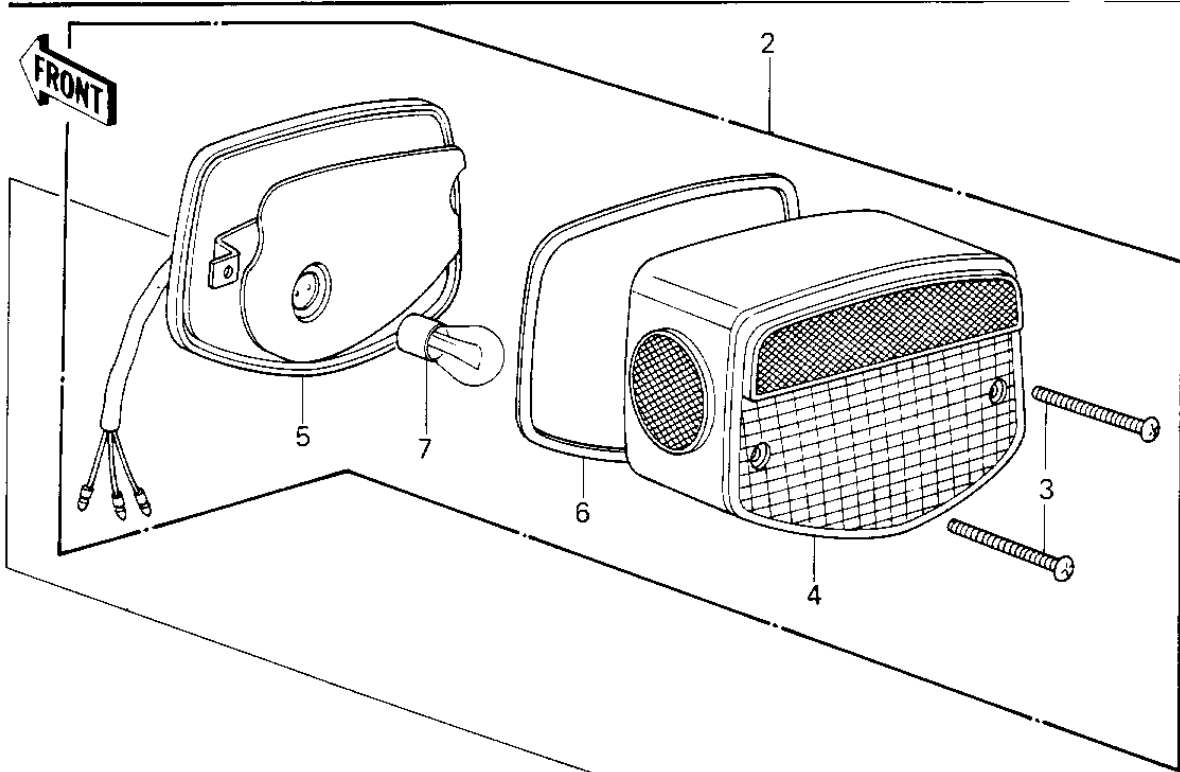

1980 LTD PARTS DIAGRAM

TAILLIGHT

1980 LTD PARTS LIST

TAILLIGHT

ITEM NAME	PART NUMBER	QUANTITY
BOLT-UPSET (Ref # 1)	112G0625	3
TAIL LAMP UNIT (Ref # 2)	23025-064	1
SCREW-PAN-CROS (Ref # 3)	220R0460	2
LENS,TAIL LAMP (Ref # 4)	23026-034	2
CASE,TAIL LIGHT (Ref # 5)	23027-041	1
GASKET,TAIL LENS (Ref # 6)	23028-021	1
BULB,12V 32/3CP (Ref # 7)	92069-059	1
BRACKET,TAIL LAMP (Ref # 8)	23036-1005	1
DAMPER RUBBER (Ref # 9)	23066-020	2
DAMPER RUBBER (Ref # 10)	23066-023	1
COLLAR,6.8X10X8.5 (Ref # 11)	92027-129	2
BOLT-UPSET (Ref # 12)	112G0618	2
WASHER 6.5X20X1.6T (Ref # 13)	92022-125	5
WASHER SPRING 6MM (Ref # 14)	461F0600	3
COLLAR 6.8X10X14.5 (Ref # 15)	92027-156	2
COLLAR (Ref # 16)	92027-169	1
DAMPER,TAIL LAMP (Ref # 17)	92075-1055	1
DAMPER RUBBER,RR FEND (Ref # 18)	92075-121	3