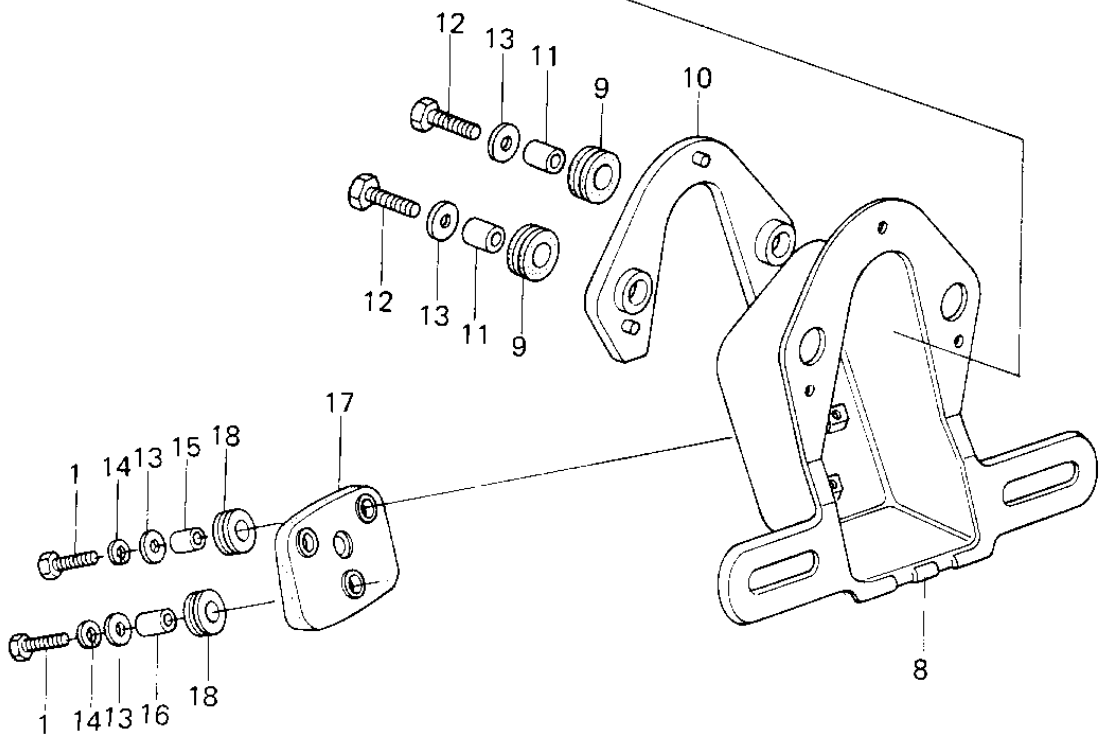

1980 LTD PARTS DIAGRAM

TAILLIGHT

1980 LTD PARTS LIST

TAILLIGHT

ITEM NAME	PART NUMBER	QUANTITY
BOLT-UPSET (Ref # 1)	112G0625	3
TAIL LAMP UNIT (Ref # 2)	23025-064	1
SCREW-PAN-CROS (Ref # 3)	220R0460	2
LENS,TAIL LAMP (Ref # 4)	23026-034	2
CASE,TAIL LIGHT (Ref # 5)	23027-041	1
GASKET,TAIL LENS (Ref # 6)	23028-021	1
BULB,12V 32/3CP (Ref # 7)	92069-059	1
BRACKET,TAIL LAMP (Ref # 8)	23036-1005	1
DAMPER RUBBER (Ref # 9)	23066-020	2
DAMPER RUBBER (Ref # 10)	23066-023	1
COLLAR,6.8X10X8.5 (Ref # 11)	92027-129	2
BOLT-UPSET (Ref # 12)	112G0618	2
WASHER 6.5X20X1.6T (Ref # 13)	92022-125	5
WASHER SPRING 6MM (Ref # 14)	461F0600	3
COLLAR 6.8X10X14.5 (Ref # 15)	92027-156	2
COLLAR (Ref # 16)	92027-169	1
DAMPER,TAIL LAMP (Ref # 17)	92075-1055	1
DAMPER RUBBER,RR FEND (Ref # 18)	92075-121	3