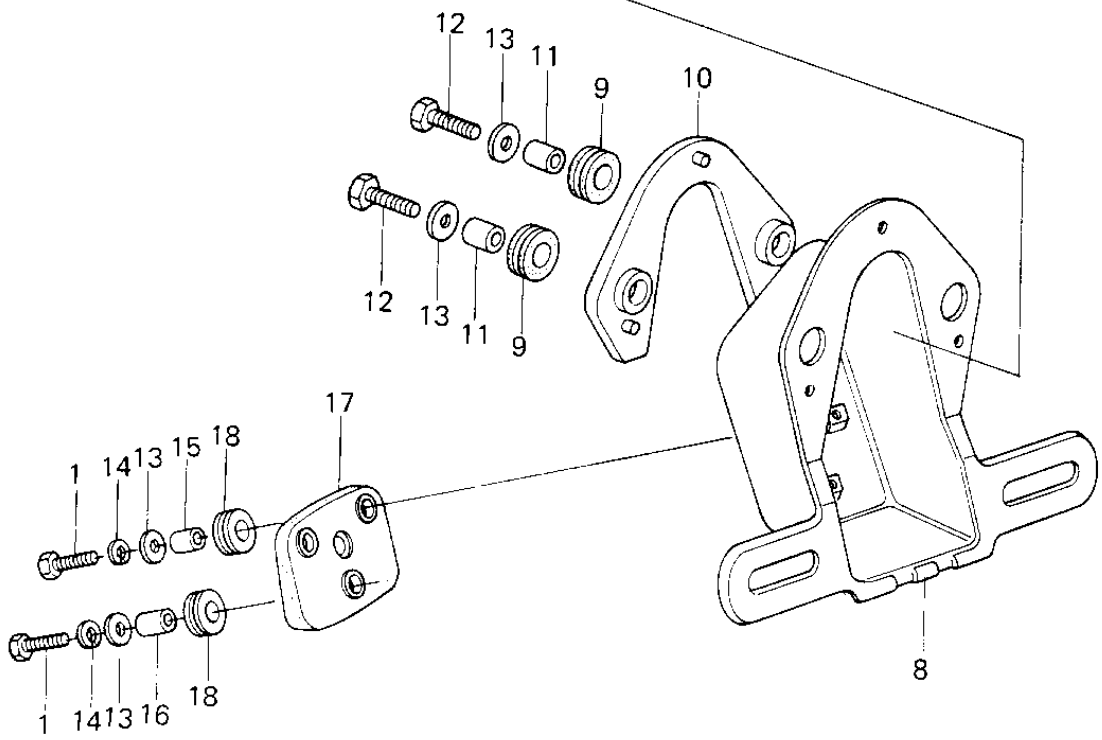

# 1980 LTD PARTS DIAGRAM

## TAILLIGHT

# 1980 LTD PARTS LIST

## TAILLIGHT

ITEM NAME	PART NUMBER	QUANTITY
BOLT-UPSET (Ref # 1)	112G0625	3
TAIL LAMP UNIT (Ref # 2)	23025-064	1
SCREW-PAN-CROS (Ref # 3)	220R0460	2
LENS,TAIL LAMP (Ref # 4)	23026-034	2
CASE,TAIL LIGHT (Ref # 5)	23027-041	1
GASKET,TAIL LENS (Ref # 6)	23028-021	1
BULB,12V 32/3CP (Ref # 7)	92069-059	1
BRACKET,TAIL LAMP (Ref # 8)	23036-1005	1
DAMPER RUBBER (Ref # 9)	23066-020	2
DAMPER RUBBER (Ref # 10)	23066-023	1
COLLAR,6.8X10X8.5 (Ref # 11)	92027-129	2
BOLT-UPSET (Ref # 12)	112G0618	2
WASHER 6.5X20X1.6T (Ref # 13)	92022-125	5
WASHER SPRING 6MM (Ref # 14)	461F0600	3
COLLAR 6.8X10X14.5 (Ref # 15)	92027-156	2
COLLAR (Ref # 16)	92027-169	1
DAMPER,TAIL LAMP (Ref # 17)	92075-1055	1
DAMPER RUBBER,RR FEND (Ref # 18)	92075-121	3