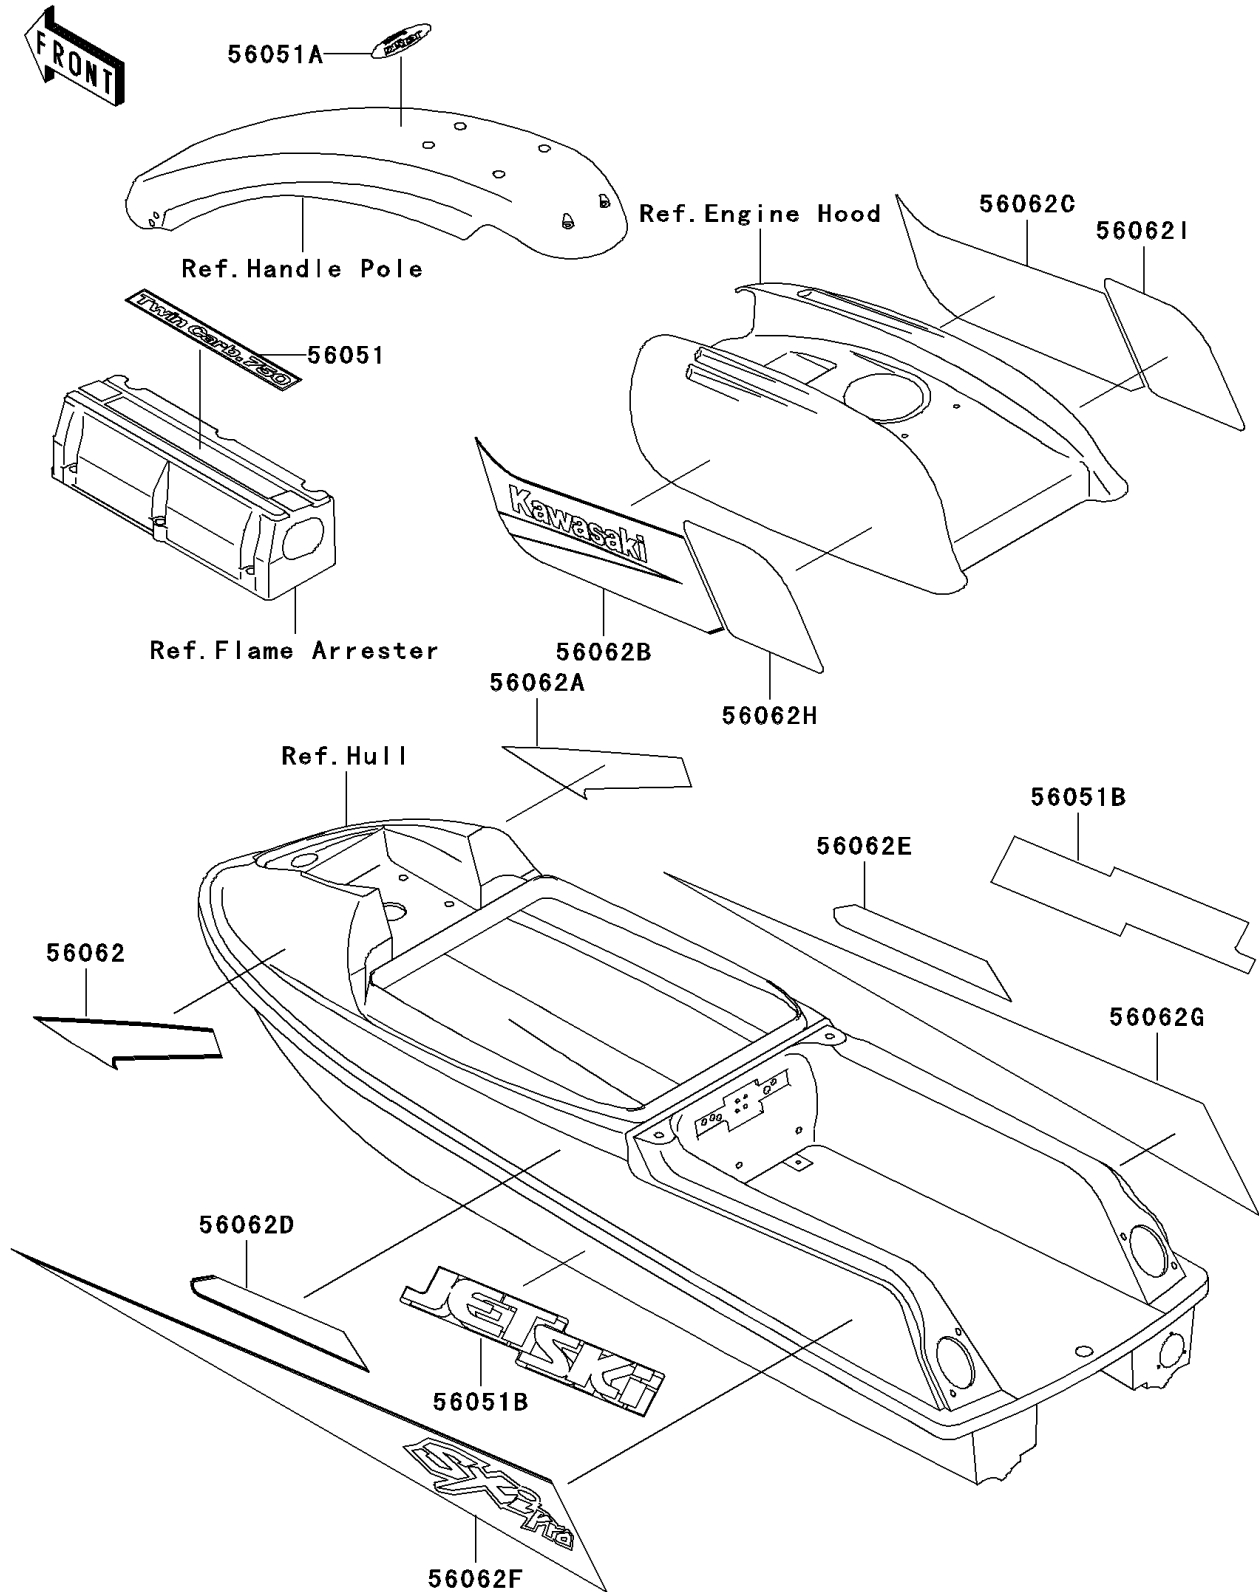

# 1998 SXI PRO PARTS DIAGRAM

Decals(JS750-C1)

F3880

# 1998 SXI PRO PARTS LIST

Decals(JS750-C1)

ITEM NAME	PART NUMBER	QUANTITY
MARK,TWIN CARB.750 (Ref # 56051)	56051-3742	1
MARK,HANDLE COVER,JET SKI (Ref # 56051A)	56051-3751	1
MARK,HULL,JET SKI (Ref # 56051B)	56051-3786	2
PATTERN,DECK,FR,LH (Ref # 56062)	56062-3703	1
PATTERN,DECK,FR,RH (Ref # 56062A)	56062-3704	1
PATTERN,ENGINE HOOD,LH (Ref # 56062B)	56062-3705	1
PATTERN,ENGINE HOOD,RH (Ref # 56062C)	56062-3706	1
PATTERN,DECK,CNT,LH (Ref # 56062D)	56062-3707	1
PATTERN,DECK,CNT,RH (Ref # 56062E)	56062-3708	1
PATTERN,DECK,RR,LH (Ref # 56062F)	56062-3709	1
PATTERN,DECK,RR,RH (Ref # 56062G)	56062-3710	1
PATTERN,ENGINE HOOD,RR,LH (Ref # 56062H)	56062-3738	1
PATTERN,ENGINE HOOD,RR,RH (Ref # 56062I)	56062-3739	1