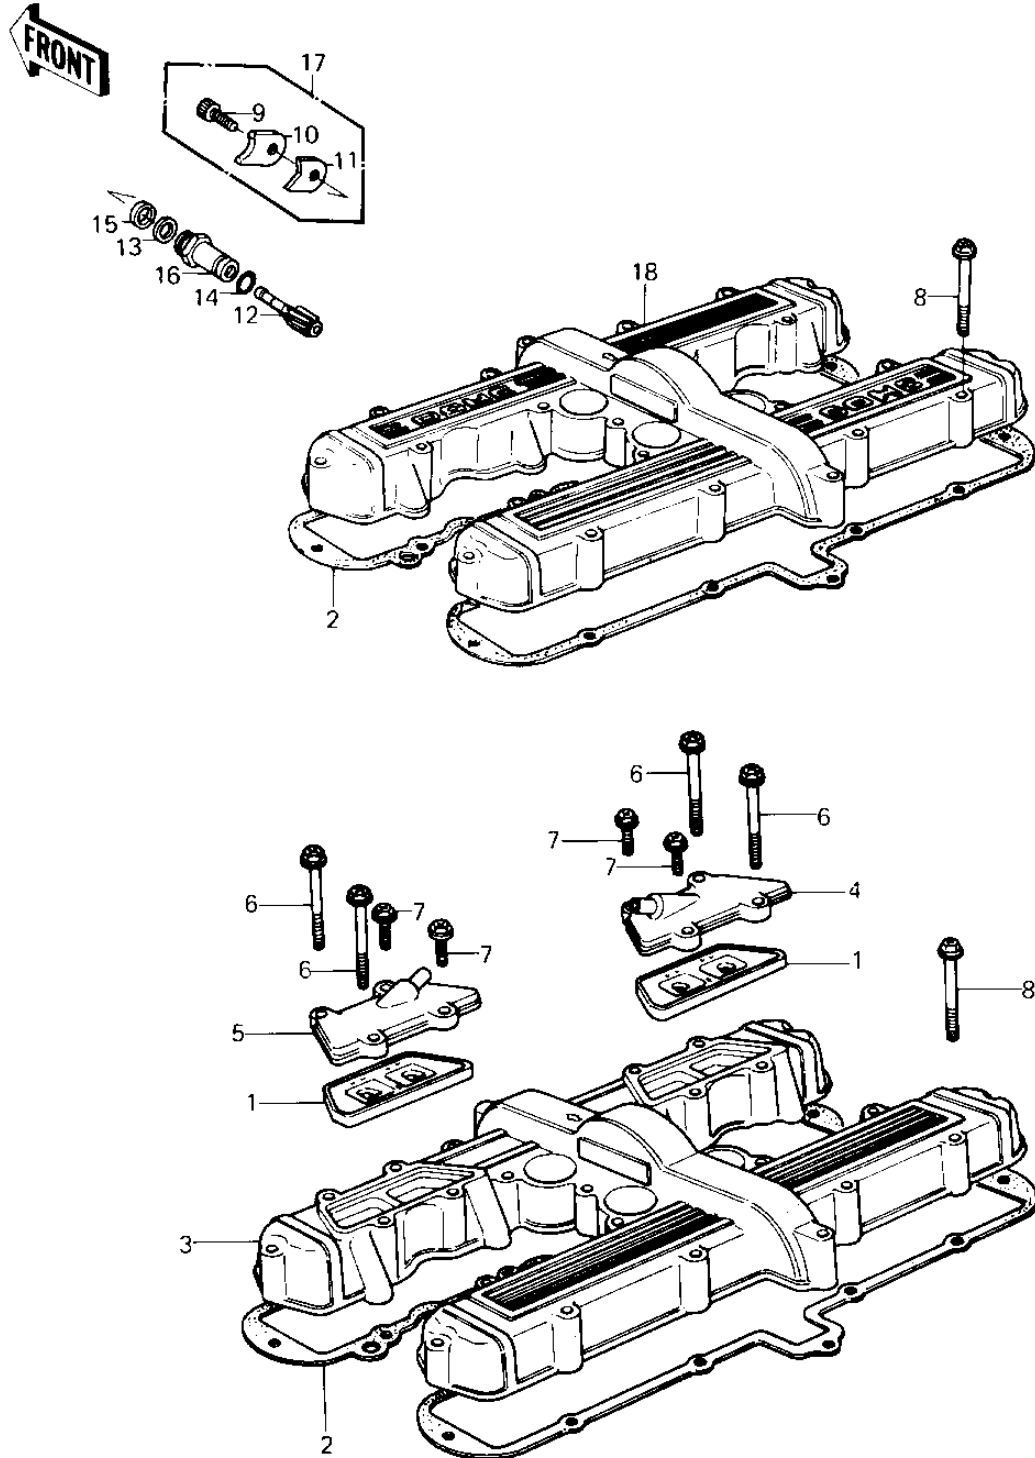

1980 KZ650-F1 PARTS DIAGRAM

CYLINDER HEAD COVER

1980 KZ650-F1 PARTS LIST

CYLINDER HEAD COVER

ITEM NAME	PART NUMBER	QUANTITY
VALVE ASSY REED (Ref # 1)	12021-1003	2
GASKET,CYL HEAD COVER (Ref # 2)	11009-1065	1
GASKET,CYLINDER HEAD (Ref # 2)	11009-1237	1
COVER,CYLINDER HEAD (Ref # 3)	14025-1058	1
COVER,CYLINDER HEAD (Ref # 3)	14025-1209	1
CAP ASSY,R.H,REED VLV (Ref # 4)	14075-5001	1
CAP ASSY,L.H,REED VLV (Ref # 5)	14075-5002	1
BOLT,HEX HEAD,6X65 (Ref # 6)	92001-1102	4
BOLT,FLANGED,6X22 (Ref # 7)	92001-1352	4
BOLT,HEX HEAD,6X45 (Ref # 8)	92001-165	20
BOLT,6X14 (Ref # 9)	120P0614	1
HOLDER,TACHOMETER2.3T (Ref # 10)	13091-1008	1
HOLDER,TACHOMETR,3.2T (Ref # 11)	13091-1009	1
GEAR,TACHOMETER,10T (Ref # 12)	13223-011	1
OIL SEAL (Ref # 13)	92050-075	1
RING-O,10MM (Ref # 14)	92055-1149	1
GASKET,TACHOMETER GER (Ref # 15)	92065-103	1
GUIDE,TACHOMETER GEAR (Ref # 16)	92087-010	1