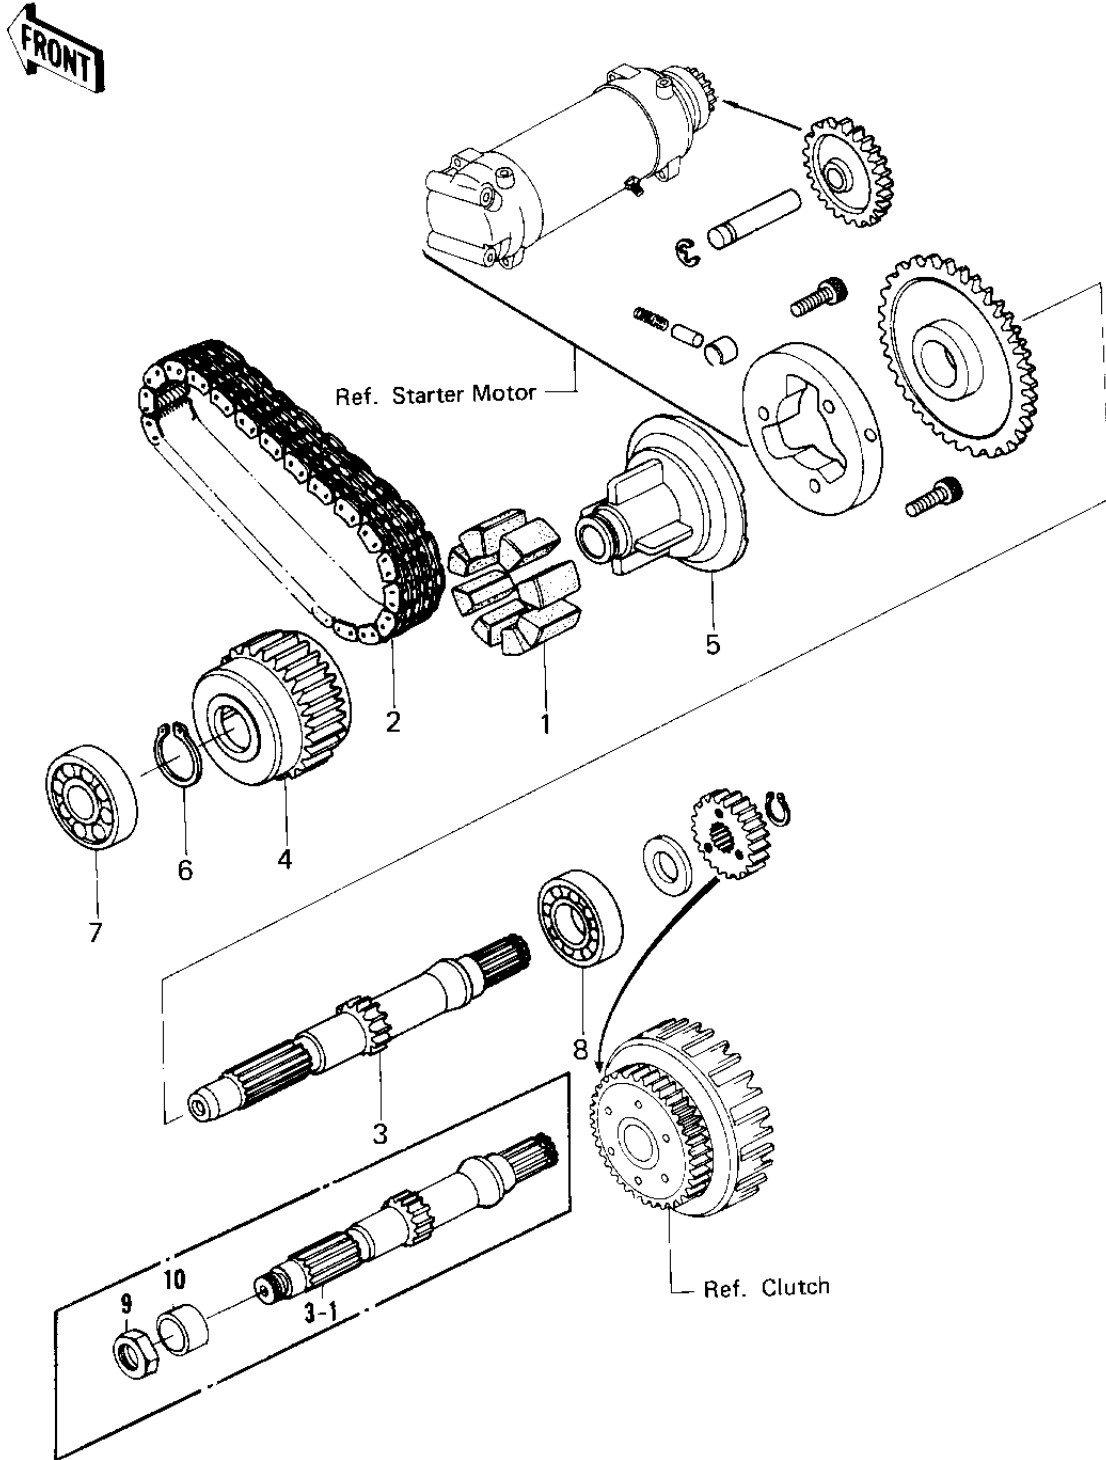

1980 KZ650-F1 PARTS DIAGRAM

SECONDARY SHAFT

H
—

I

1980 KZ650-F1 PARTS LIST

SECONDARY SHAFT

ITEM NAME	PART NUMBER	QUANTITY
DAMPER RUBBER (Ref # 1)	13098-029	8
CHAIN,PRIMARY 52L (Ref # 2)	13122-007	1
SHAFT,SECONDARY (Ref # 3)	13127-054	1
SHAFT,SECONDARY (Ref # 3-1)	13127-1019	1
COUPLING,OUTER (Ref # 4)	13252-001	1
COUPLING,INNER (Ref # 5)	13253-001	1
CIRCLIP 28MM (Ref # 6)	480J2800	1
BEARING BALL #6304 (Ref # 7)	601B6304	1
BEARING BALL #6205 (Ref # 7)	601B6205	1
BEARING BALL #6305 (Ref # 8)	601B6305	1
NUT 18MM (Ref # 9)	92015-019	1
BUSHING,SECONDARY (Ref # 10)	92028-1037	1