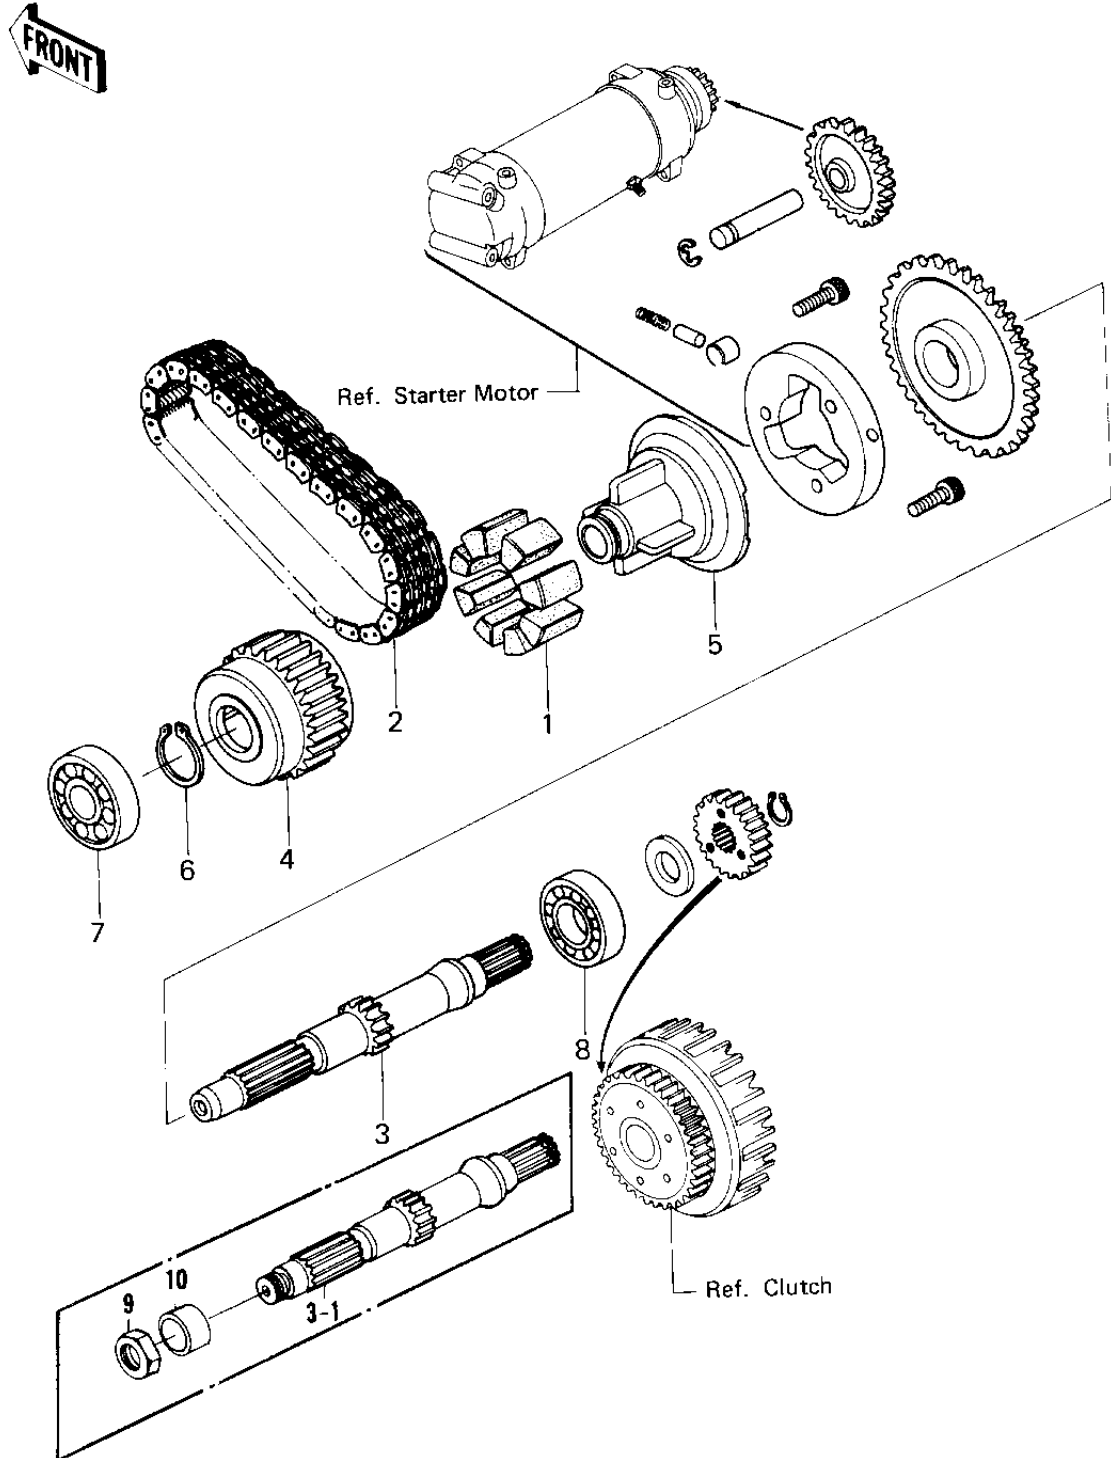

1980 KZ650-F1 PARTS DIAGRAM

SECONDARY SHAFT

H
—

I

1980 KZ650-F1 PARTS LIST

SECONDARY SHAFT

ITEM NAME	PART NUMBER	QUANTITY
DAMPER RUBBER (Ref # 1)	13098-029	8
CHAIN,PRIMARY 52L (Ref # 2)	13122-007	1
SHAFT,SECONDARY (Ref # 3)	13127-054	1
SHAFT,SECONDARY (Ref # 3-1)	13127-1019	1
COUPLING,OUTER (Ref # 4)	13252-001	1
COUPLING,INNER (Ref # 5)	13253-001	1
CIRCLIP 28MM (Ref # 6)	480J2800	1
BEARING BALL #6304 (Ref # 7)	601B6304	1
BEARING BALL #6205 (Ref # 7)	601B6205	1
BEARING BALL #6305 (Ref # 8)	601B6305	1
NUT 18MM (Ref # 9)	92015-019	1
BUSHING,SECONDARY (Ref # 10)	92028-1037	1