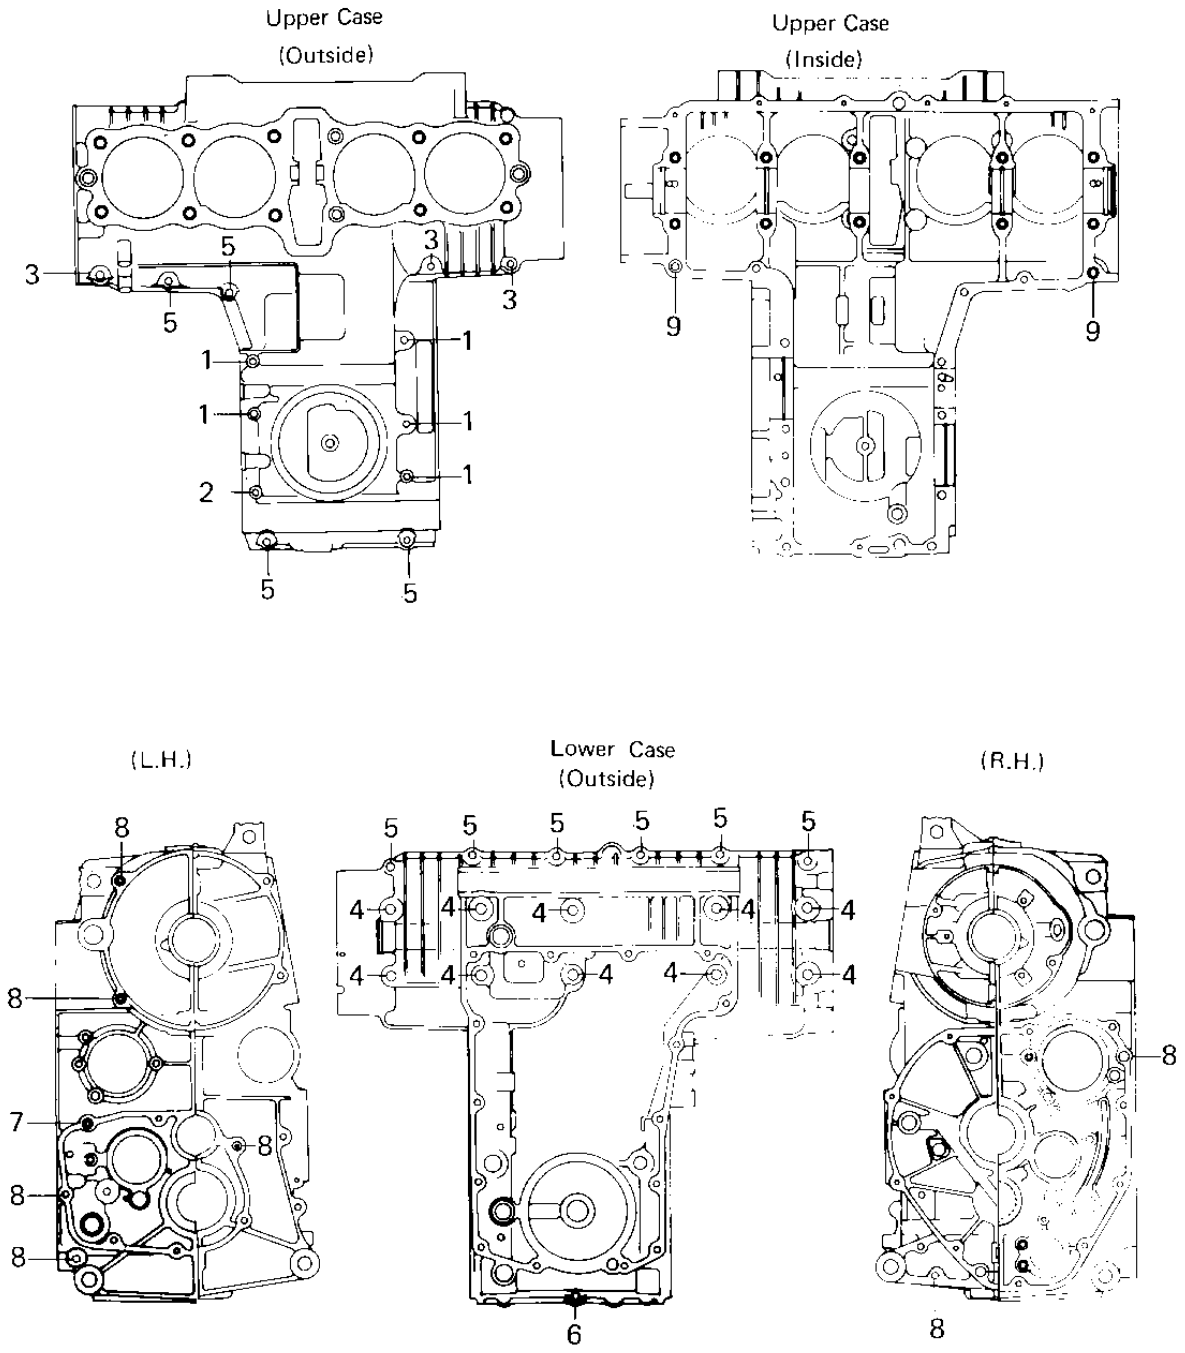

1980 KZ650-F1 PARTS DIAGRAM

CRANKCASE BOLT & STUD PATTERN

1980 KZ650-F1 PARTS LIST

CRANKCASE BOLT & STUD PATTERN

ITEM NAME	PART NUMBER	QUANTITY
BOLT,HEX HEAD,6X99 (Ref # 1)	92003-111	5
BOLT,HEX HEAD,6X116 (Ref # 2)	92003-113	1
UNAVAILABLE IN PRICE BOOK (Ref # 3)	*92003-179	2
BOLT-FLANGED,6X50 (Ref # 3)	130G0650	1
BOLT-FLANGED,8X95 (Ref # 4)	130P0895	10
UNAVAILABLE IN PRICE BOOK (Ref # 5)	*92003-109	1
BOLT,HEX HEAD,6X41 (Ref # 5)	92003-109	9
BOLT,6X105 (Ref # 6)	92003-194	1
PIN,DOWEL,6X14 (Ref # 7)	551A0614	1
PIN-DOWEL (Ref # 8)	92042-007	7
UNAVAILABLE IN PRICE BOOK (Ref # 9)	*92043-1037	2