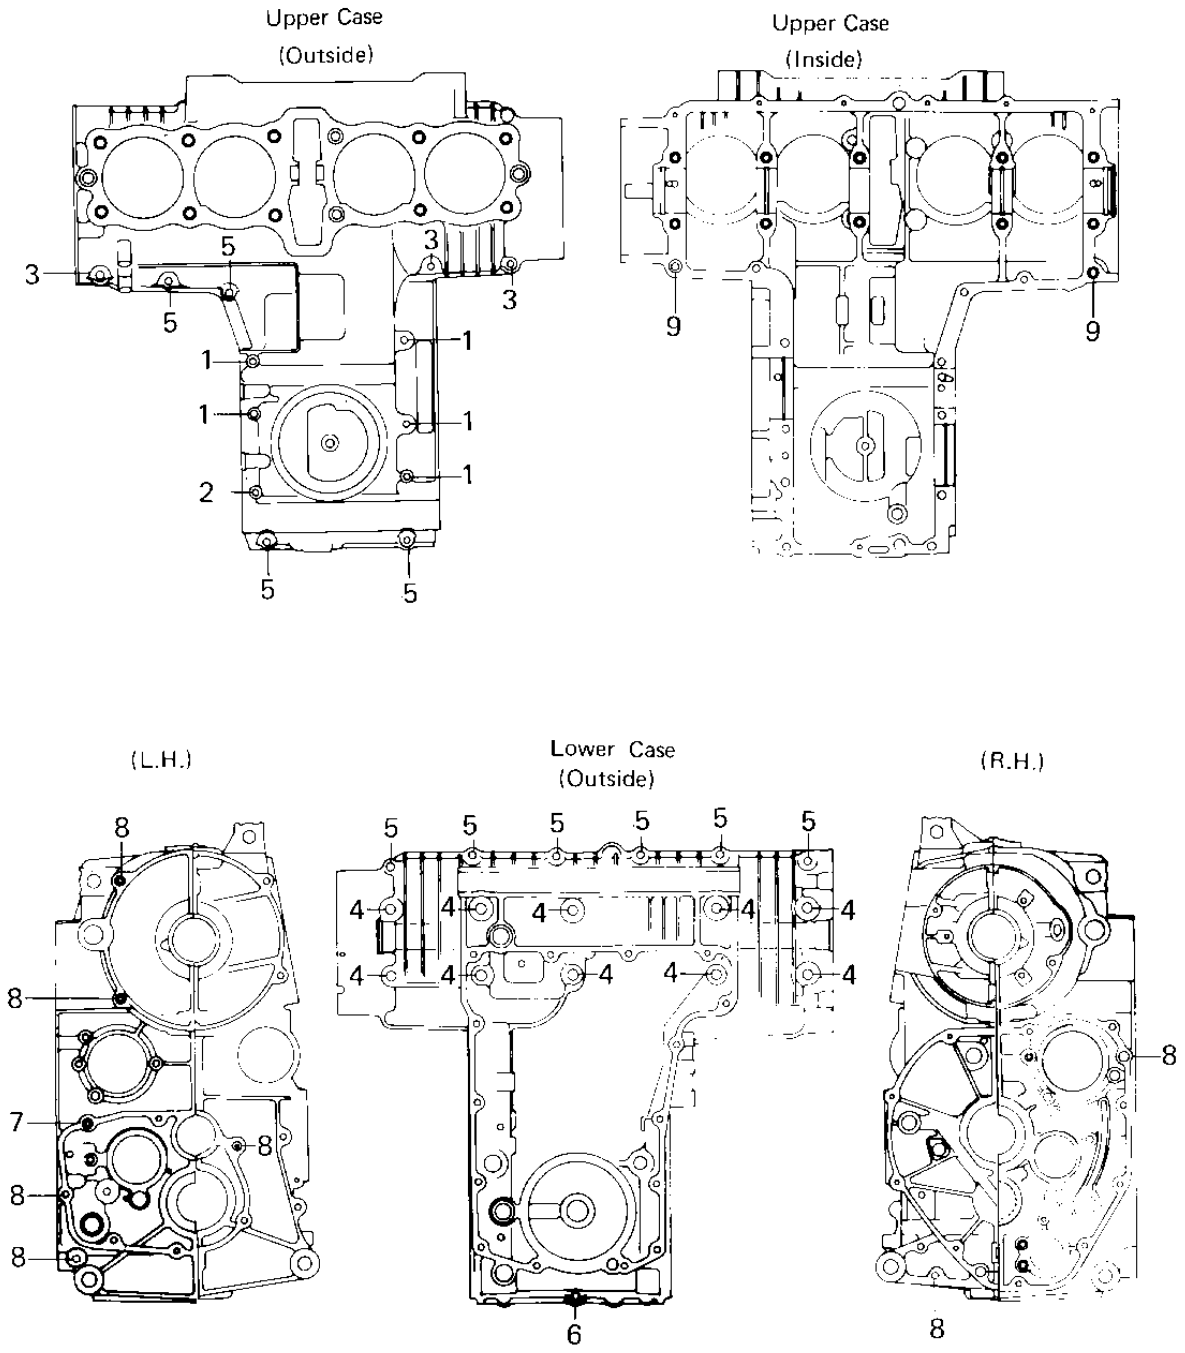

# 1980 KZ650-F1 PARTS DIAGRAM

## CRANKCASE BOLT & STUD PATTERN

## CRANKCASE BOLT & STUD PATTERN

ITEM NAME	PART NUMBER	QUANTITY
BOLT,HEX HEAD,6X99 (Ref # 1)	92003-111	5
BOLT,HEX HEAD,6X116 (Ref # 2)	92003-113	1
UNAVAILABLE IN PRICE BOOK (Ref # 3)	*92003-179	2
BOLT-FLANGED,6X50 (Ref # 3)	130G0650	1
BOLT-FLANGED,8X95 (Ref # 4)	130P0895	10
UNAVAILABLE IN PRICE BOOK (Ref # 5)	*92003-109	1
BOLT,HEX HEAD,6X41 (Ref # 5)	92003-109	9
BOLT,6X105 (Ref # 6)	92003-194	1
PIN,DOWEL,6X14 (Ref # 7)	551A0614	1
PIN-DOWEL (Ref # 8)	92042-007	7
UNAVAILABLE IN PRICE BOOK (Ref # 9)	*92043-1037	2