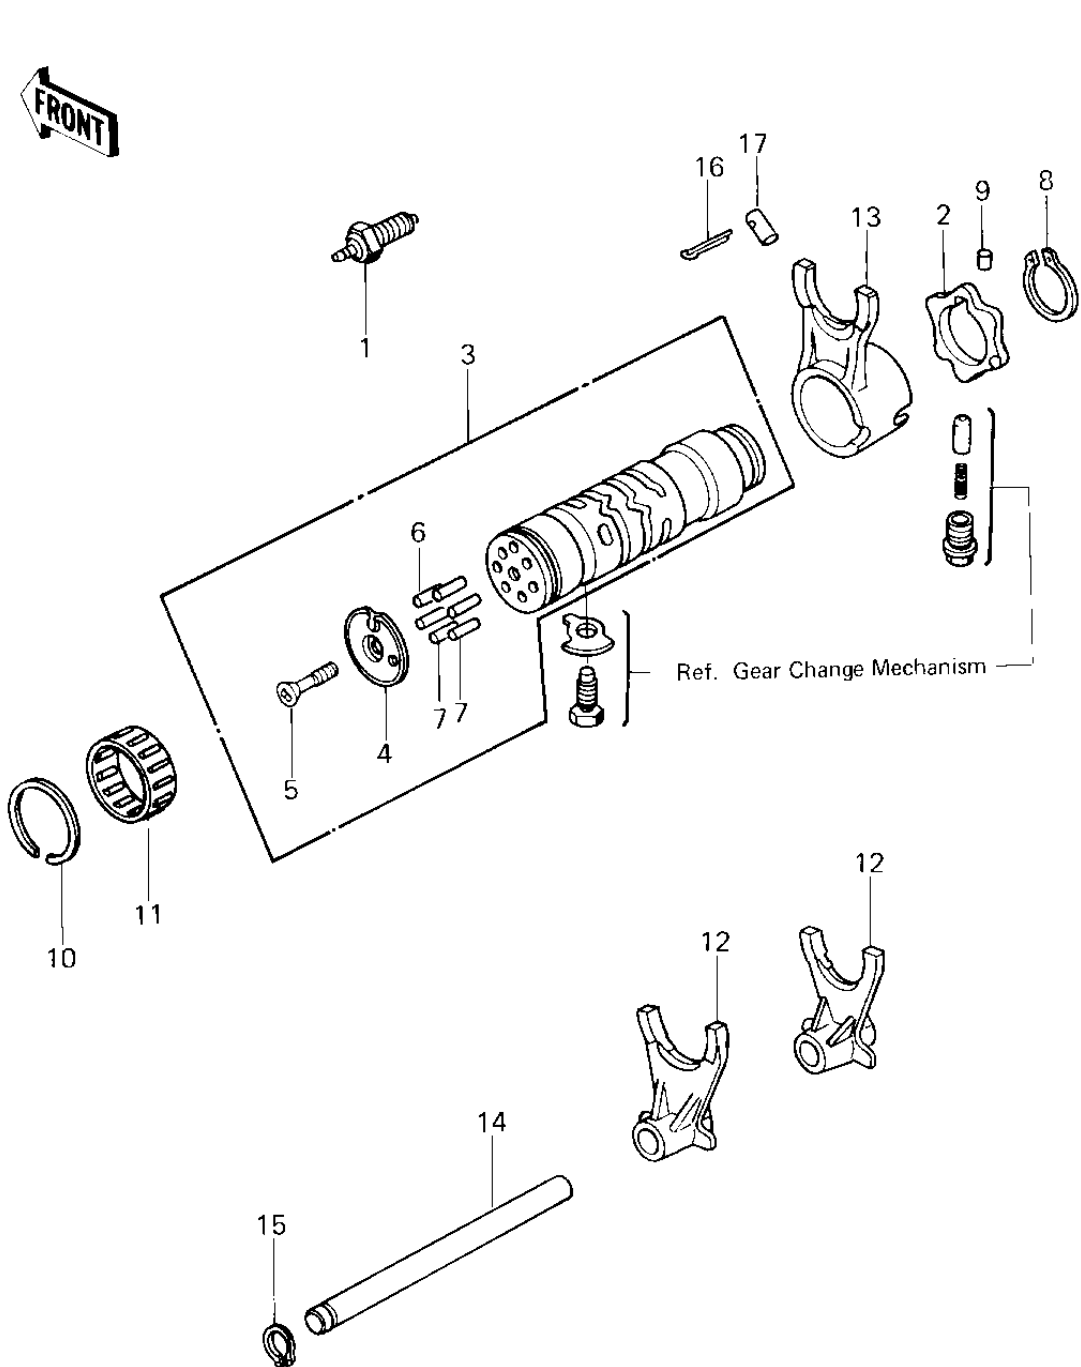

1980 KZ650-F1 PARTS DIAGRAM

GEAR CHANGE DRUM & FORKS

1980 KZ650-F1 PARTS LIST

GEAR CHANGE DRUM & FORKS

ITEM NAME	PART NUMBER	QUANTITY
SWITCH,NEUTRAL (Ref # 1)	13151-5002	1
CAM-CHANGE DRUM (Ref # 2)	13145-1058	1
DRUM-ASSY-CHANGE (Ref # 3)	13239-1069	1
HOLDER,CHANGE DRUM PI (Ref # 4)	13091-1104	1
SCREW CNTSNK HD 6X20 (Ref # 5)	221B0620	1
PIN GEAR CHANGE DRUM (Ref # 6)	92042-014	1
PIN,GEAR CHNGE DRUM (Ref # 7)	92042-030	5
CIRCLIP,30MM (Ref # 8)	480J3000	1
PIN-DOWEL,4X6 (Ref # 9)	610A0406	1
CIRCLIP,37MM (Ref # 10)	92033-035	1
BRG,NEDL,37BTM4312 (Ref # 11)	92046-051	1
SHIFT FORK,LOW,2&3RD (Ref # 12)	13140-1008	2
SHIFT FORK,4TH & TOP (Ref # 13)	13140-1009	1
ROD-SHIFT (Ref # 14)	49047-5003	1
CIRCLIP 12MM (Ref # 15)	480J1200	1
PIN COTTER 3.0X20 (Ref # 16)	550D3020	1
DOWEL PIN,8X18 (Ref # 17)	92042-021	1