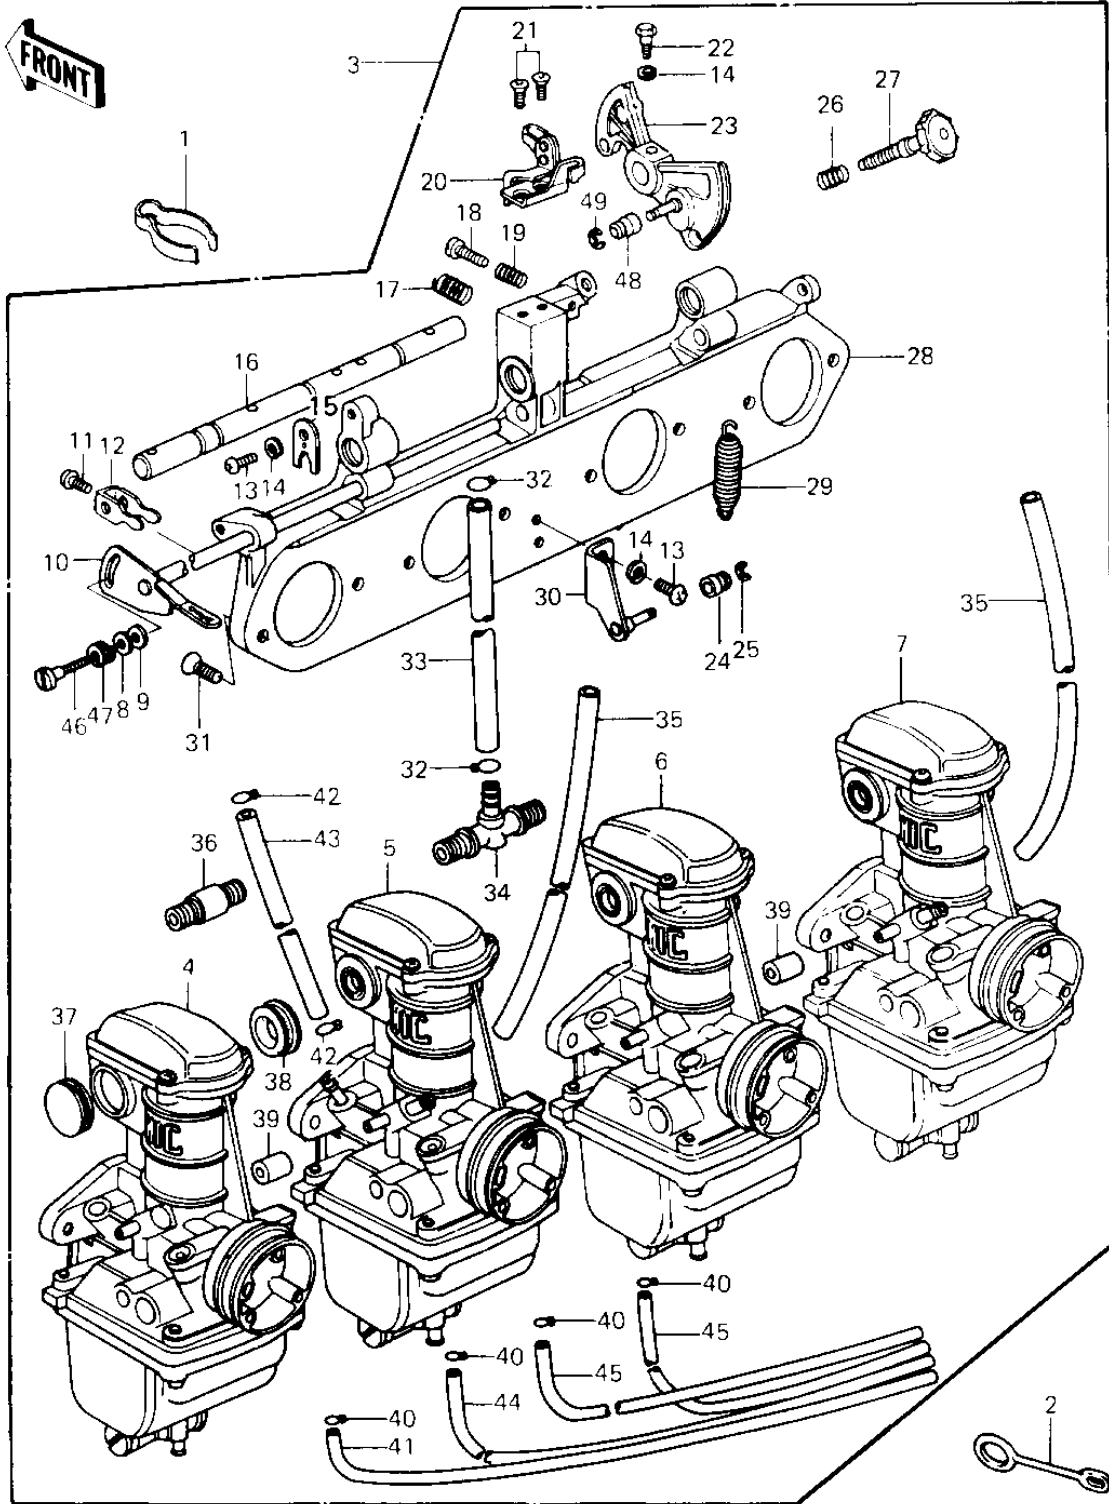

1980 KZ650-F1 PARTS DIAGRAM

CARBURETOR ASSY

1980 KZ650-F1 PARTS LIST

CARBURETOR ASSY

ITEM NAME	PART NUMBER	QUANTITY
CLAMP,AIR VENT HOSE (Ref # 1)	92037-1092	1
CLAMP,OVER FLOW PIPE (Ref # 2)	92037-134	1
CARBURETOR ASSY (Ref # 3)	16001-1208	1
CARBURETOR ASSY (Ref # 3)	16001-1069	1
CARBURETOR,L.H,OUT (Ref # 4)	16001-1070	1
CARBURETOR,L.H,INSIDE (Ref # 5)	16001-1071	1
CARBURETOR,R.H,INSIDE (Ref # 6)	16001-1072	1
CARBURETOR,R.H,OUT (Ref # 7)	16001-1073	1
WASHER PLAIN 5MM (Ref # 8)	410B0500	1
WASHER,PLAIN (Ref # 9)	16039-019	1
SHAFT,STARTER PLUNGER (Ref # 10)	16041-021	1
SCREW,PAN HEAD,5X7 (Ref # 11)	16046-007	4
LEVER,STARTER PLUNGER (Ref # 12)	13168-1026	3
SCREW-PAN-CROS (Ref # 13)	220B0514	4
WASHER SPRING 5MM (Ref # 14)	461F0500	1
PLATE,SHAFT STOPPER (Ref # 15)	16055-012	1
SHAFT,CARB CONNECTION (Ref # 16)	16041-017	1
SPRING,CABLE PULLY (Ref # 17)	16040-022	1
SCREW (Ref # 18)	16021-032	1
SPRING,THROTTLE ADJST (Ref # 19)	16022-010	1
BRACKET,THROTTLE CABL (Ref # 20)	16077-017	1
SCREW CNTSNK HD 5X10 (Ref # 21)	221B0510A	2
BOLT,HEX HEAD,5X14 (Ref # 22)	16067-006	1
PULLEY,THROTTLE CABLE (Ref # 23)	16068-015	1
RING (Ref # 24)	16073-016	1
CIRCLIP 3MM (Ref # 25)	482K3000	1
SPRING,THROTTLE STOP (Ref # 26)	16022-017	1
SCREW,THROTTLE STOP (Ref # 27)	16021-1010	1
HOLDER,CARBURETOR (Ref # 28)	16065-049	1