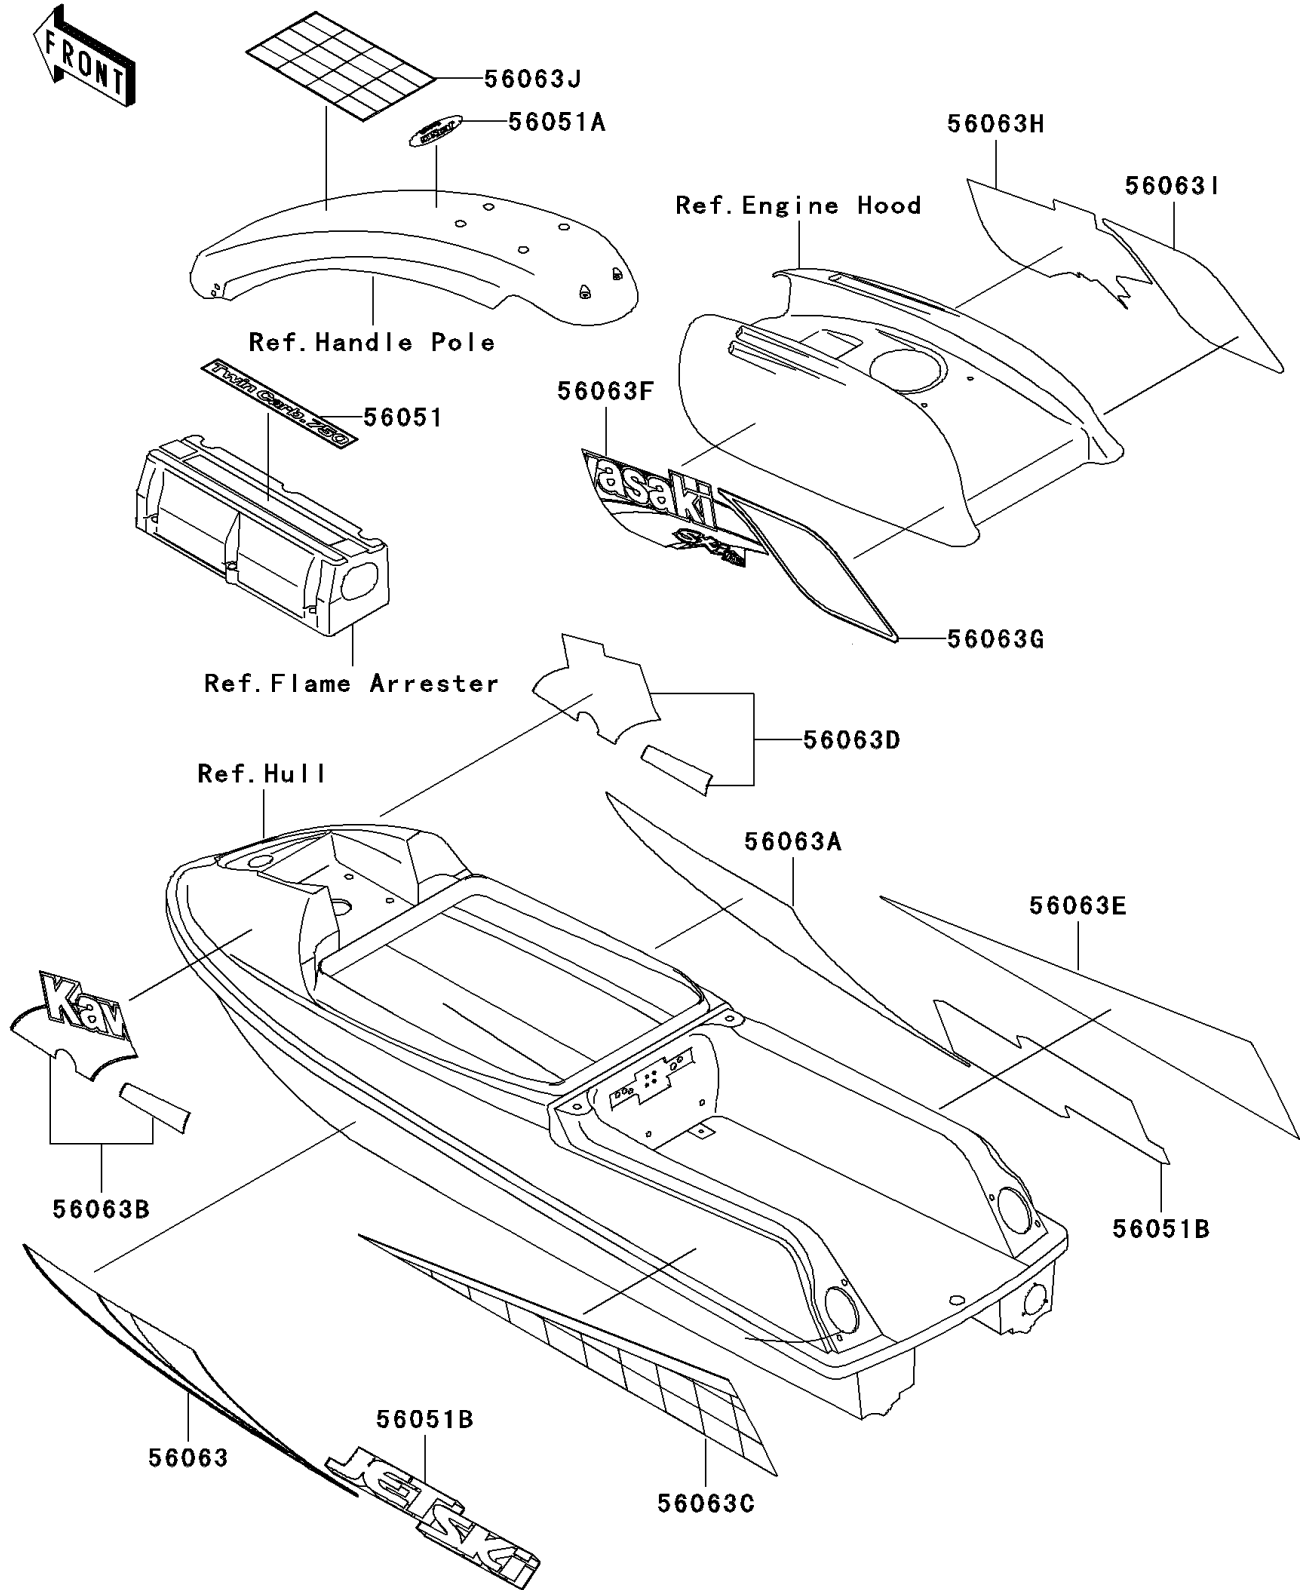

# 2000 SXI PRO PARTS DIAGRAM

Decals(JS750-C3)

F3880B

## 2000 SXI PRO PARTS LIST

Decals(JS750-C3)

ITEM NAME	PART NUMBER	QUANTITY
MARK,TWIN CARB.750 (Ref # 56051)	56051-3742	1
MARK,HANDLE COVER,JET SKI (Ref # 56051A)	56051-3751	1
MARK,HULL,JET SKI (Ref # 56051B)	56051-3786	2
PATTERN,HULL,LH (Ref # 56063)	56063-3738	1
PATTERN,HULL,RH (Ref # 56063A)	56063-3739	1
PATTERN,DECK,FR,LH (Ref # 56063B)	56063-3740	1
PATTERN,DECK,RR,LH (Ref # 56063C)	56063-3741	1
PATTERN,DECK,FR,RH (Ref # 56063D)	56063-3742	1
PATTERN,DECK,RR,RH (Ref # 56063E)	56063-3743	1
PATTERN,ENGINE HOOD,FR,LH (Ref # 56063F)	56063-3744	1
PATTERN,ENGINE HOOD,RR,LH (Ref # 56063G)	56063-3745	1
PATTERN,ENGINE HOOD,FR,RH (Ref # 56063H)	56063-3746	1
PATTERN,ENGINE HOOD,RR,RH (Ref # 56063I)	56063-3747	1
PATTERN,HANDLE POLE (Ref # 56063J)	56063-3748	1