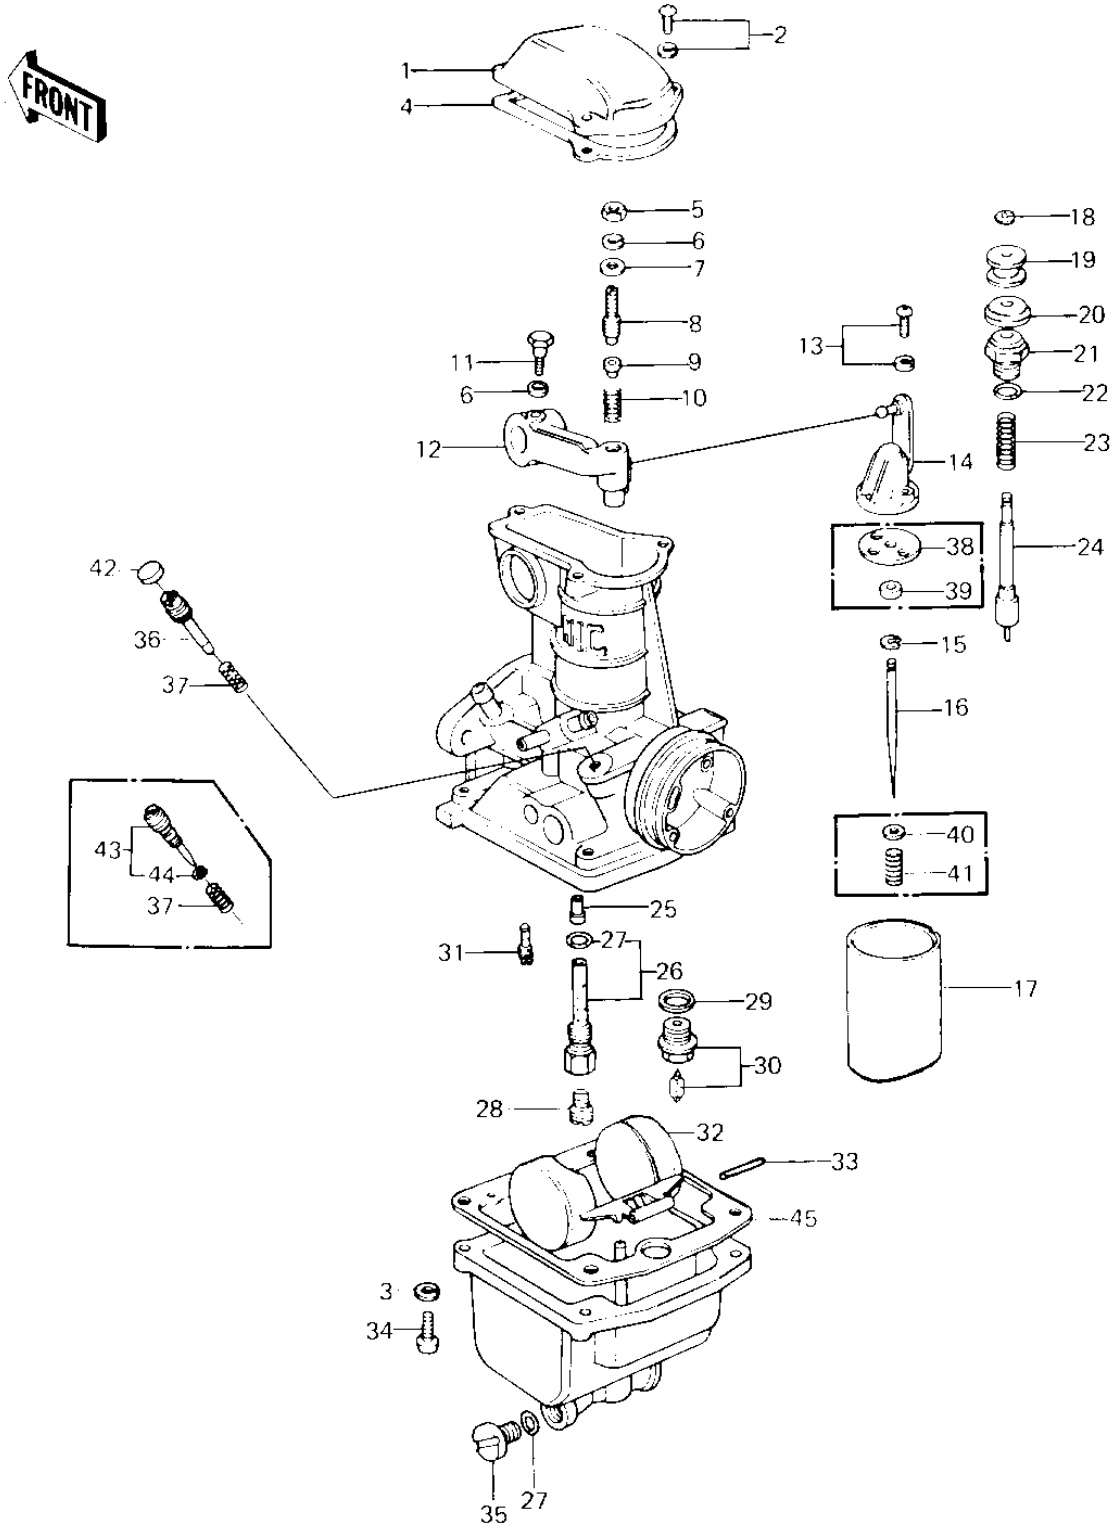

1980 KZ650-F1 PARTS DIAGRAM

CARBURETOR PARTS

F

1980 KZ650-F1 PARTS LIST

CARBURETOR PARTS

ITEM NAME	PART NUMBER	QUANTITY
TOP,MIXING CHAMBER (Ref # 1)	16005-027	4
SCREW-PAN-WS-CROS (Ref # 2)	223B0414	12
WASHER SPRING 4MM (Ref # 3)	461F0400	16
GASKET,CHAMBER TOP (Ref # 4)	16019-031	4
NUT,5MM (Ref # 5)	16003-013	4
WASHER SPRING 5MM (Ref # 6)	461F0500	8
WASHER,PLAIN (Ref # 7)	16039-016	4
SCREW,SLOTTED (Ref # 8)	16046-012	4
SEAT,SPRING (Ref # 9)	16057-002	4
SPRING (Ref # 10)	16040-026	4
BOLT,HEX HEAD,5X14 (Ref # 11)	16067-006	4
LEVER,THROTTLE (Ref # 12)	39075-1001	4
SCREW,PAN HEAD,3X14 (Ref # 13)	16033-031	8
BRACKET,THROTTLE VALV (Ref # 14)	39184-1001	4
CIRCLIP (Ref # 15)	16008-010	4
JET NEEDLE,5CL30 (Ref # 16)	16009-1048	4
VALVE,THROTTLE,CA1.75 (Ref # 17)	16025-1025	4
CIRCLIP (Ref # 18)	16076-003	4
COLLAR (Ref # 19)	16073-014	4
CAP,STARTER PLUNGER (Ref # 20)	16039-015	4
CAP,STARTER PLUNGER (Ref # 21)	16012-015	4
"O" RING,9MM (Ref # 22)	670B1509	4
SPRING,STARTER PLUG (Ref # 23)	16013-008	4
PLUNGER,STARTER (Ref # 24)	16016-021	4
NEEDLE JET,AO-5 (Ref # 25)	16017-1034	4
PIPE,BLEED (Ref # 26)	49122-1006	4
PIPE,BLEED (Ref # 26)	16047-005	4
"O" RING,MAIN JET COV (Ref # 27)	16038-016	8
MAIN JET,#A97.5R (Ref # 28)	92063-1035	4