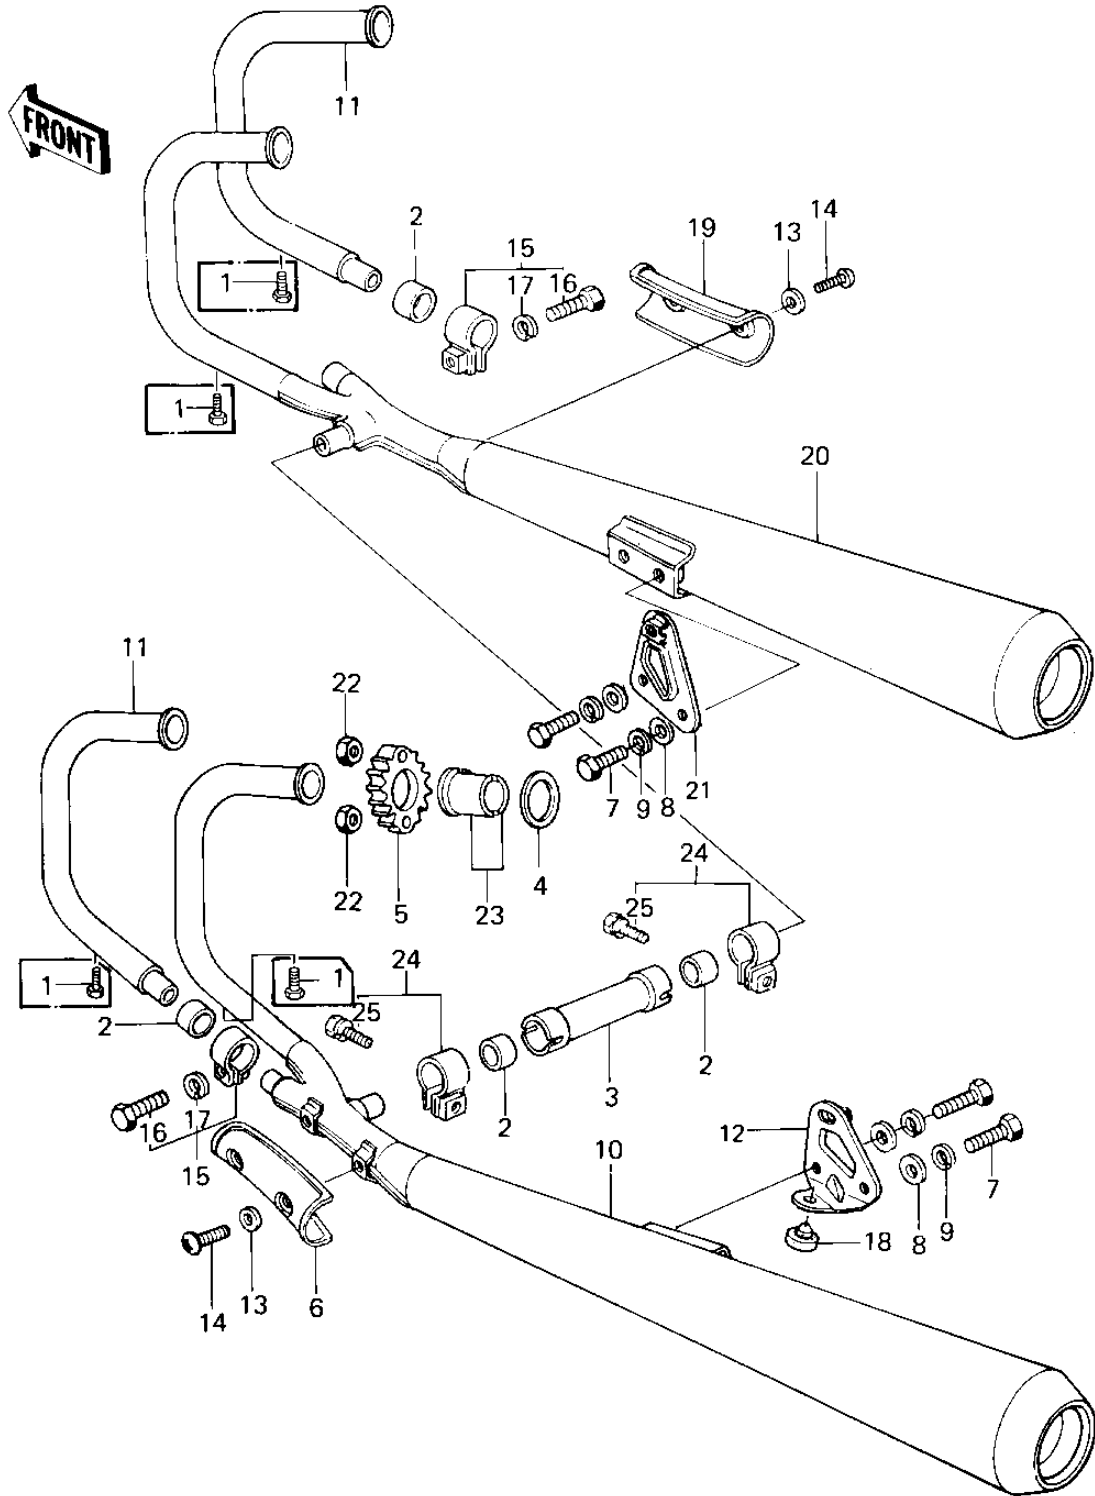

# 1980 KZ650-F1 PARTS DIAGRAM

# 1980 KZ650-F1 PARTS LIST

## MUFFLERS

ITEM NAME	PART NUMBER	QUANTITY
BOLT (6X10) (Ref # 1)	110R0610	4
GASKET,MUFFLER CONNECT (Ref # 2)	11060-1051	4
PIPE,MUFFLER CONNECTION (Ref # 3)	32032-1669	1
GASKET,EXHAUST PIPE H (Ref # 4)	11009-1866	4
HOLDER,EXHAUST PIPE (Ref # 5)	18069-1006	4
COVER,MUFFLER,L.H. (Ref # 6)	14025-1099	1
BOLT-SMALL-UPSET,8X16 (Ref # 7)	115G0816	4
WASHER PLAIN 8MM (Ref # 8)	411B0800	4
WASHER SPRING 8MM (Ref # 9)	461F0800	4
MUFFLER ASSY,L.H (Ref # 10)	18001-1002	1
PIPE,EXHAUST,#1 (Ref # 11)	18049-1013	2
BRACKET,MUFFLER,L.H. (Ref # 12)	32069-1040	1
WASHER-PLAIN,6MM (Ref # 13)	411D0600	4
SCREW,PAN HEAD,6X8 (Ref # 14)	92011-039	4
CLAMP,MUFFLER (Ref # 15)	92037-1220	2
BOLT-SMALL-UPSET 8X25 (Ref # 16)	115G0825	2
WASHER SPRING 8MM (Ref # 17)	461F0800	2
DAMPER RUBB MAIN STAD (Ref # 18)	92075-015	1
COVER,MUFFLER,R.H. (Ref # 19)	14025-1100	1
MUFFLER ASSY,R.H (Ref # 20)	18001-1003	1
BRACKET,MUFFLER,R.H. (Ref # 21)	32069-1039	1
NUT,LOCK 6MM (Ref # 22)	92017-014	8
COLLAR,EXHAUST PIPE (Ref # 23)	92027-264	8
CLAMP,PIPE,35MM (Ref # 24)	92037-1223	2
BOLT,8X30 (Ref # 25)	92001-1379	2