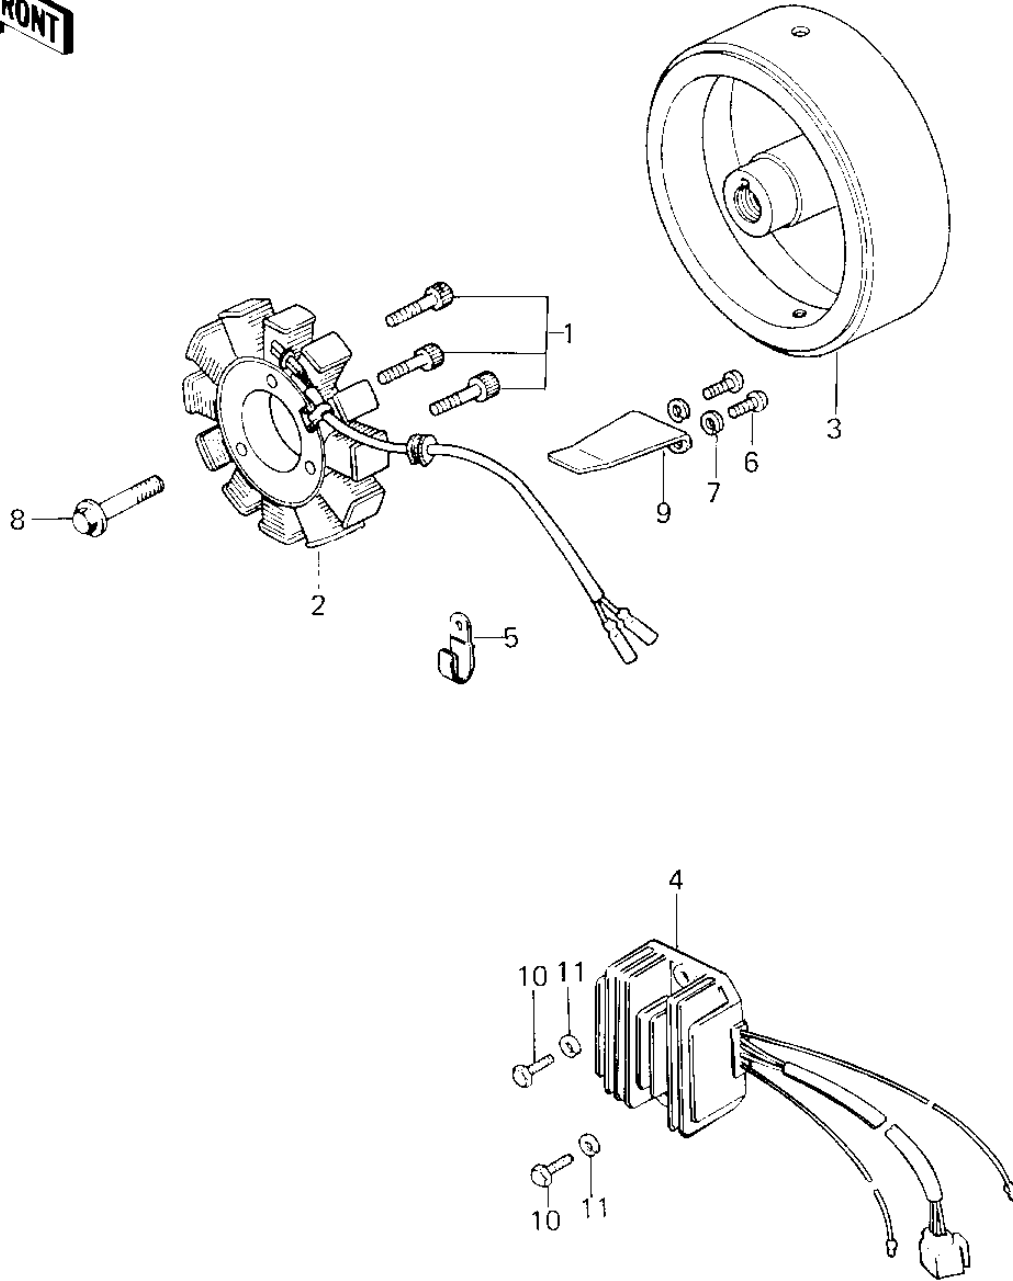

1980 KZ650-F1 PARTS DIAGRAM

GENERATOR/REGULATOR

1980 KZ650-F1 PARTS LIST

GENERATOR/REGULATOR

ITEM NAME	PART NUMBER	QUANTITY
BOLT-SOCKET,5X30 (Ref # 1)	120P0530	3
STATOR (Ref # 2)	21003-1005	1
FLYWHEEL (Ref # 3)	21050-1003	1
REGULATOR,VOLTAGE (Ref # 4)	21066-1014	1
CLAMP,WIRING HARNESS (Ref # 5)	21126-008	1
SCREW PAN HEAD 5X12 (Ref # 6)	220B0512	2
WASHER SPRING 5MM (Ref # 7)	461F0500	2
BOLT,10X40 (Ref # 8)	92001-1201	1
CLAMP,GENERATOR WIRE (Ref # 9)	92037-1122	1
BOLT-UPSET,6X16 (Ref # 10)	112G0616	2
WASHER SPRING 6MM (Ref # 11)	461F0600	2