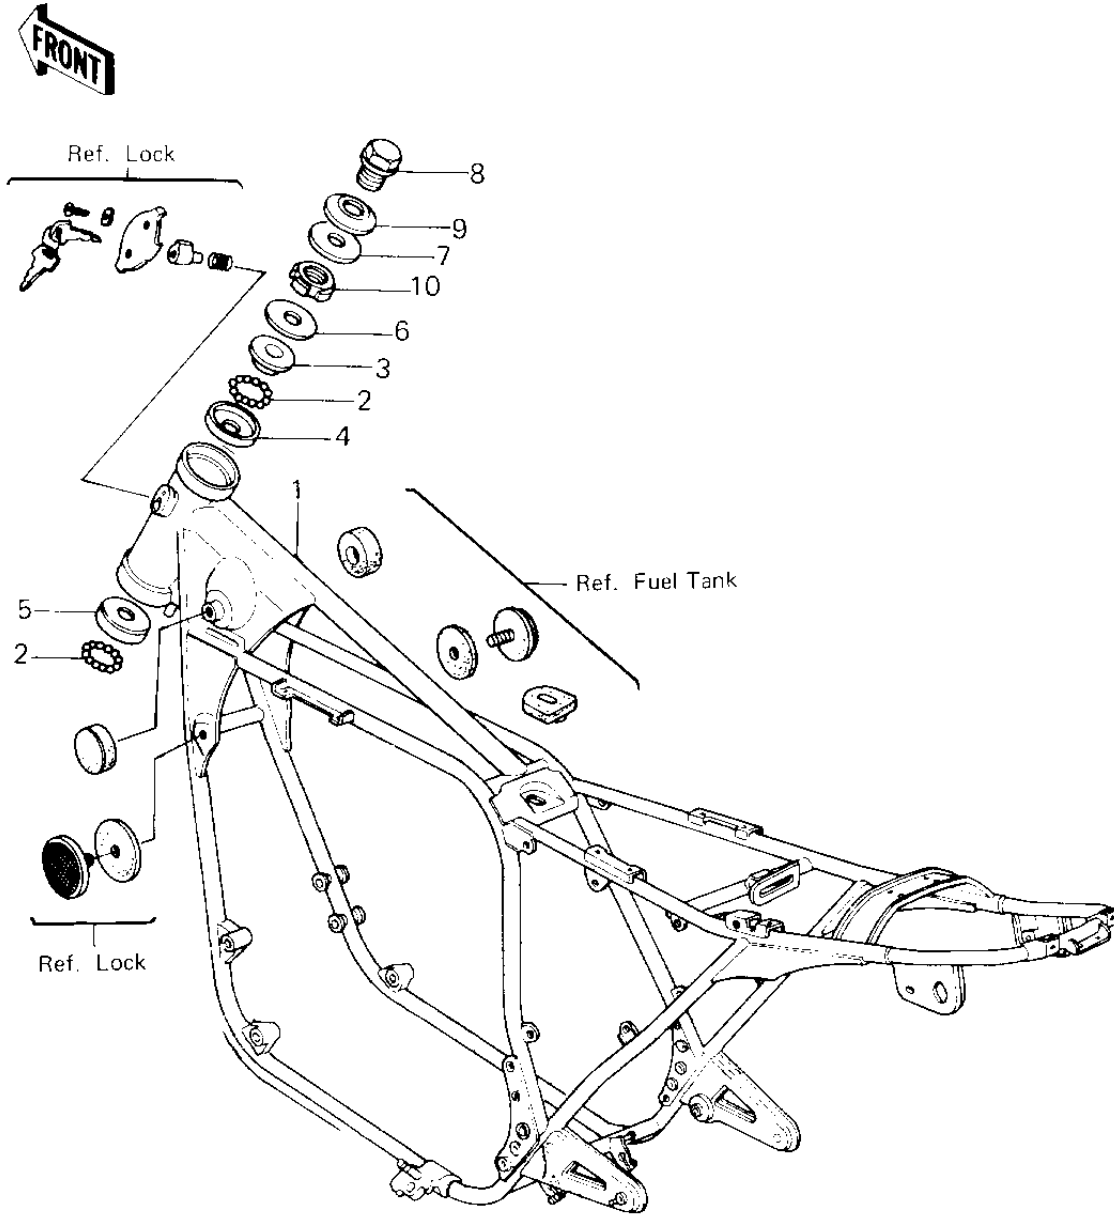

1980 KZ650-F1 PARTS DIAGRAM

FRAME

F

1980 KZ650-F1 PARTS LIST

FRAME

ITEM NAME	PART NUMBER	QUANTITY
FRAME (Ref # 1)	32002-1049	1
BALL STEEL 1/4' (Ref # 2)	600A0800	39
CONE,STRNG STM BRNG (Ref # 3)	92047-011	1
RACE STRNG STEM BERNG (Ref # 4)	92048-006	1
RACE,STRNG STM BRNG (Ref # 5)	92048-008	1
CAP, STEERING STEM (Ref # 6)	46098-016	1
WASHER,WAVE (Ref # 7)	46100-003	1
BOLT,STEERG STEM HEAD (Ref # 8)	92007-031	1
WASHER,STEERG STM HD (Ref # 9)	92022-230	1
NUT STEERING STEM LCK (Ref # 10)	92090-007	1