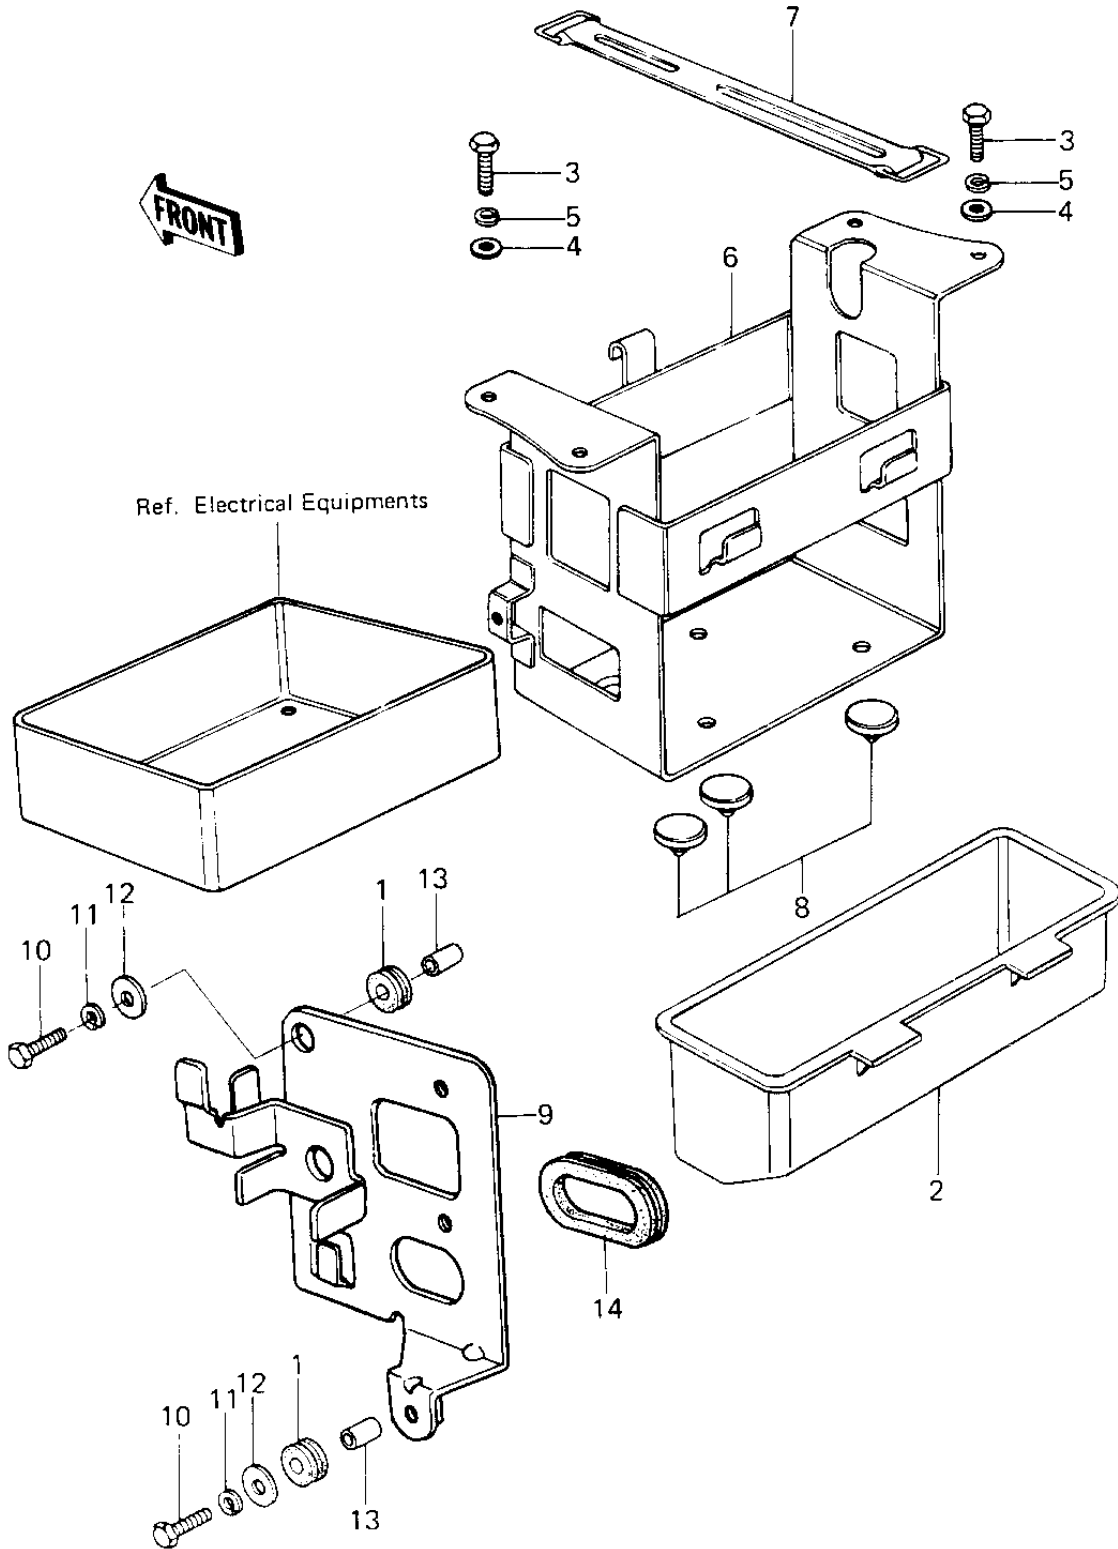

1980 KZ650-F1 PARTS DIAGRAM

BATTERY CASE/TOOL CASE

1980 KZ650-F1 PARTS LIST

BATTERY CASE/TOOL CASE

ITEM NAME	PART NUMBER	QUANTITY
DAMPER (Ref # 1)	92075-317	2
CASE,TOOL (Ref # 2)	32098-028	1
BOLT-UPSET,6X12 (Ref # 3)	112G0612	4
WASHER PLAIN 6MM (Ref # 4)	410B0600	4
WASHER SPRING 6MM (Ref # 5)	461F0600	4
CASE,BATTERY (Ref # 6)	32097-1005	1
BAND,OIL TANK (Ref # 7)	92072-054	1
DAMPER RUBBER (Ref # 8)	92075-078	3
BRACKET,ELECTRO BASE (Ref # 9)	11036-1089	1
BOLT, HEX HEAD, 6X25 (Ref # 10)	110B0625	2
WASHER SPRING 6MM (Ref # 11)	461F0600	2
WASHER,PLAIN,7MM (Ref # 12)	92022-228	2
COLLAR-CLAMP (Ref # 13)	92027-291	2
GROMMET,ELECTO BASE (Ref # 14)	92071-1007	1