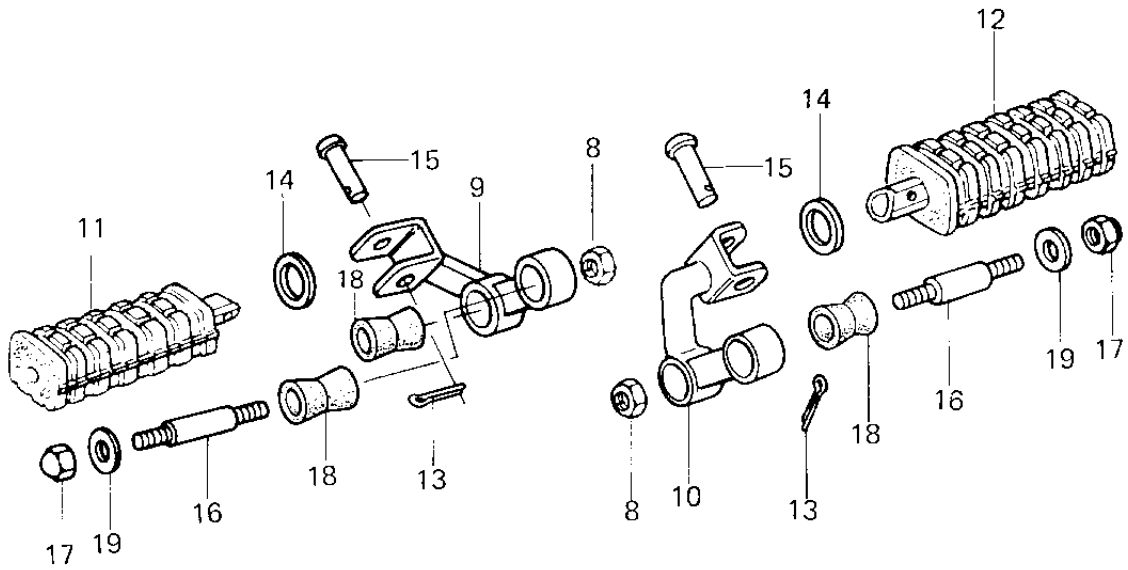

1980 KZ650-F1 PARTS DIAGRAM

FOOTRESTS

H
—

I

1980 KZ650-F1 PARTS LIST

FOOTRESTS

ITEM NAME	PART NUMBER	QUANTITY
STEP,FOOTREST,REAR,LH (Ref # 1)	34028-1009	1
BRACKET,REAR FOOTREST (Ref # 2)	34036-002	2
PIN,COTTER,2.0X12 (Ref # 3)	550D2012	2
WASHER-PLAIN (Ref # 4)	92022-181	2
PIN (Ref # 5)	92043-1464	2
STEP,FOOTREST,REAR,RH (Ref # 6)	34028-1010	1
BOLT,HEX HEAD,10X40 (Ref # 7)	92003-213	2
NUT 10MM (Ref # 8)	315B1000	4
HOLDER,STEP,L.H. (Ref # 9)	34003-1012	1
HOLDER,STEP,R.H. (Ref # 10)	34003-1015	1
STEP,FOOTREST,FRONT,L (Ref # 11)	34028-1007	1
STEP,FOOTREST,FRONT,R (Ref # 12)	34028-1008	1
PIN COTTER 2.5X16 (Ref # 13)	550D2516	2
WASHER,PLAIN (Ref # 14)	92022-250	2
PIN-FOOTREST BAR FIT (Ref # 15)	92043-080	2
STUD,FOOTREST BAR FIT (Ref # 16)	92004-048	4
NUT,CAP AND LOCK,8MM (Ref # 17)	92019-013	4
DAMPER RUBBER,FOOTRES (Ref # 18)	92075-293	4
CAP,FOOTRESTBAR (Ref # 19)	92102-010	4