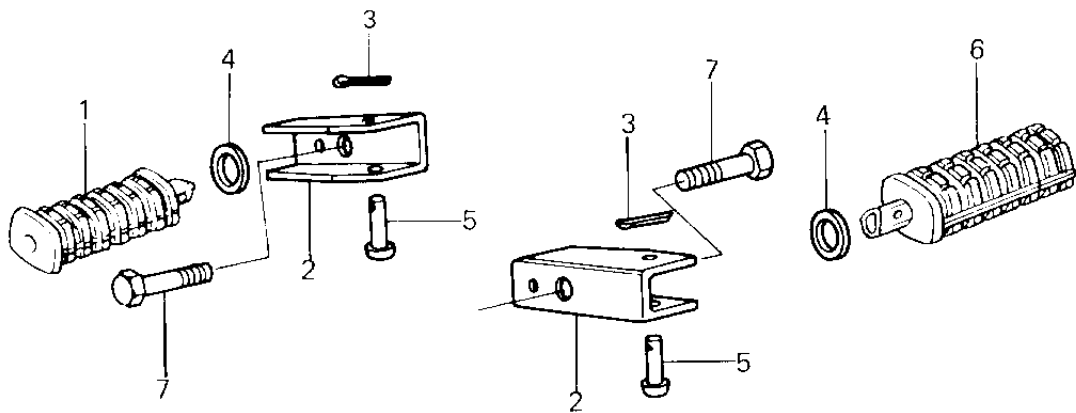

1980 KZ650-F1 PARTS DIAGRAM

FOOTRESTS

H
—

I

1980 KZ650-F1 PARTS LIST

FOOTRESTS

ITEM NAME	PART NUMBER	QUANTITY
STEP,FOOTREST,REAR,LH (Ref # 1)	34028-1009	1
BRACKET,REAR FOOTREST (Ref # 2)	34036-002	2
PIN,COTTER,2.0X12 (Ref # 3)	550D2012	2
WASHER-PLAIN (Ref # 4)	92022-181	2
PIN (Ref # 5)	92043-1464	2
STEP,FOOTREST,REAR,RH (Ref # 6)	34028-1010	1
BOLT,HEX HEAD,10X40 (Ref # 7)	92003-213	2
NUT 10MM (Ref # 8)	315B1000	4
HOLDER,STEP,L.H. (Ref # 9)	34003-1012	1
HOLDER,STEP,R.H. (Ref # 10)	34003-1015	1
STEP,FOOTREST,FRONT,L (Ref # 11)	34028-1007	1
STEP,FOOTREST,FRONT,R (Ref # 12)	34028-1008	1
PIN COTTER 2.5X16 (Ref # 13)	550D2516	2
WASHER,PLAIN (Ref # 14)	92022-250	2
PIN-FOOTREST BAR FIT (Ref # 15)	92043-080	2
STUD,FOOTREST BAR FIT (Ref # 16)	92004-048	4
NUT,CAP AND LOCK,8MM (Ref # 17)	92019-013	4
DAMPER RUBBER,FOOTRES (Ref # 18)	92075-293	4
CAP,FOOTRESTBAR (Ref # 19)	92102-010	4