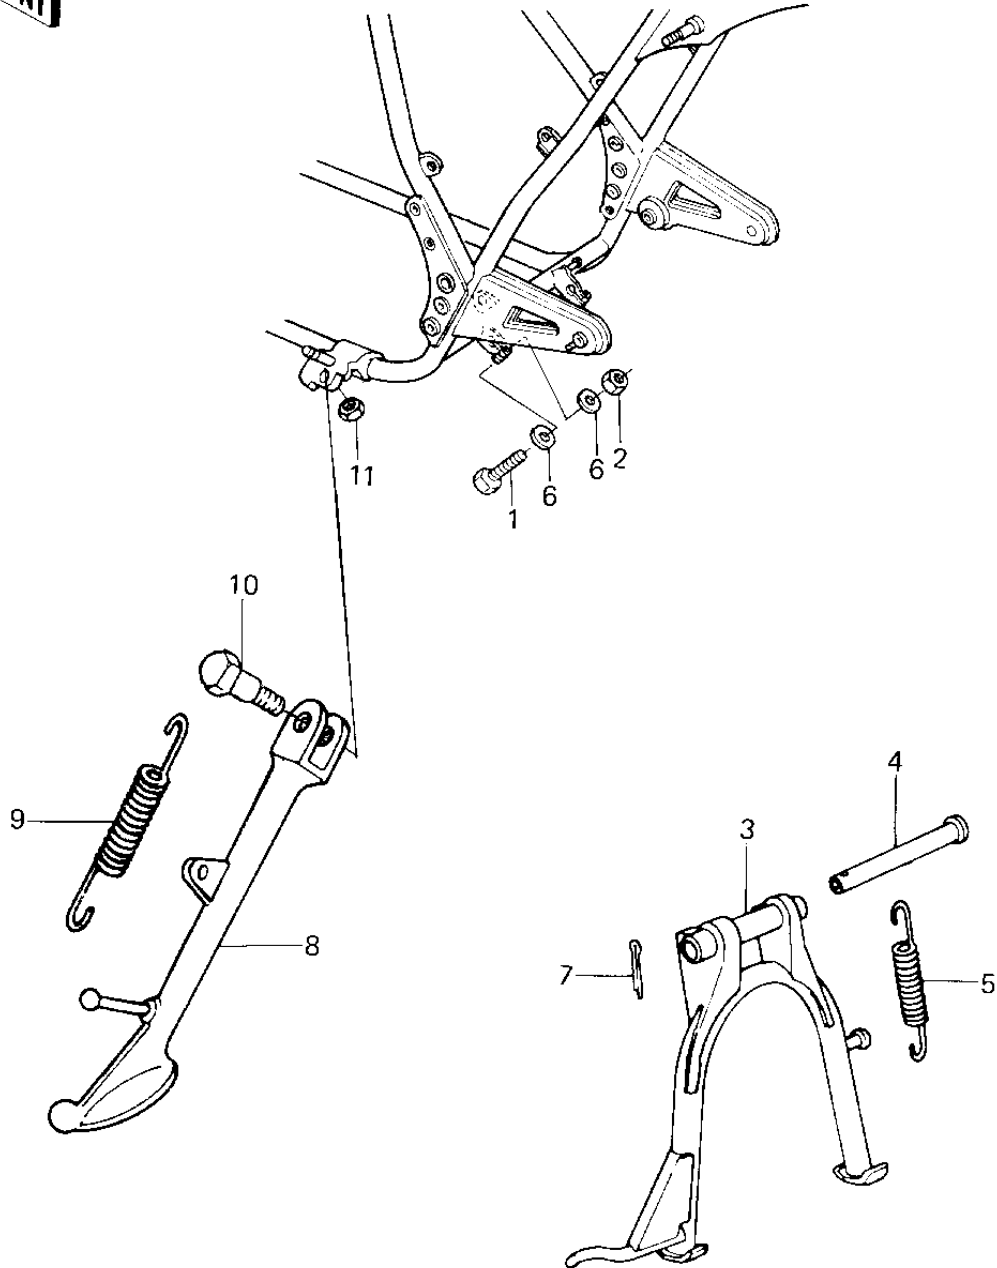

1980 KZ650-F1 PARTS DIAGRAM

STANDS

R
—

1980 KZ650-F1 PARTS LIST

STANDS

ITEM NAME	PART NUMBER	QUANTITY
BOLT (Ref # 1)	92001-1578	2
NUT,8MM (Ref # 2)	311B0800	2
STAND-MAIN (Ref # 3)	34011-1041	1
SHAFT,MAIN STAND (Ref # 4)	34019-015	1
SPRING,MAIN STAND (Ref # 5)	34023-016	1
WASHER PLAIN 8MM (Ref # 6)	410B0800	4
PIN COTTER 3.0X30 (Ref # 7)	550D3030	1
STAND-SIDE (Ref # 8)	34024-1103	1
SPRING,SIDE STAND (Ref # 9)	34025-005	1
BOLT-SIDE STAND (Ref # 10)	92003-079	1
NUT,LOCK,10MM (Ref # 11)	92019-021	1