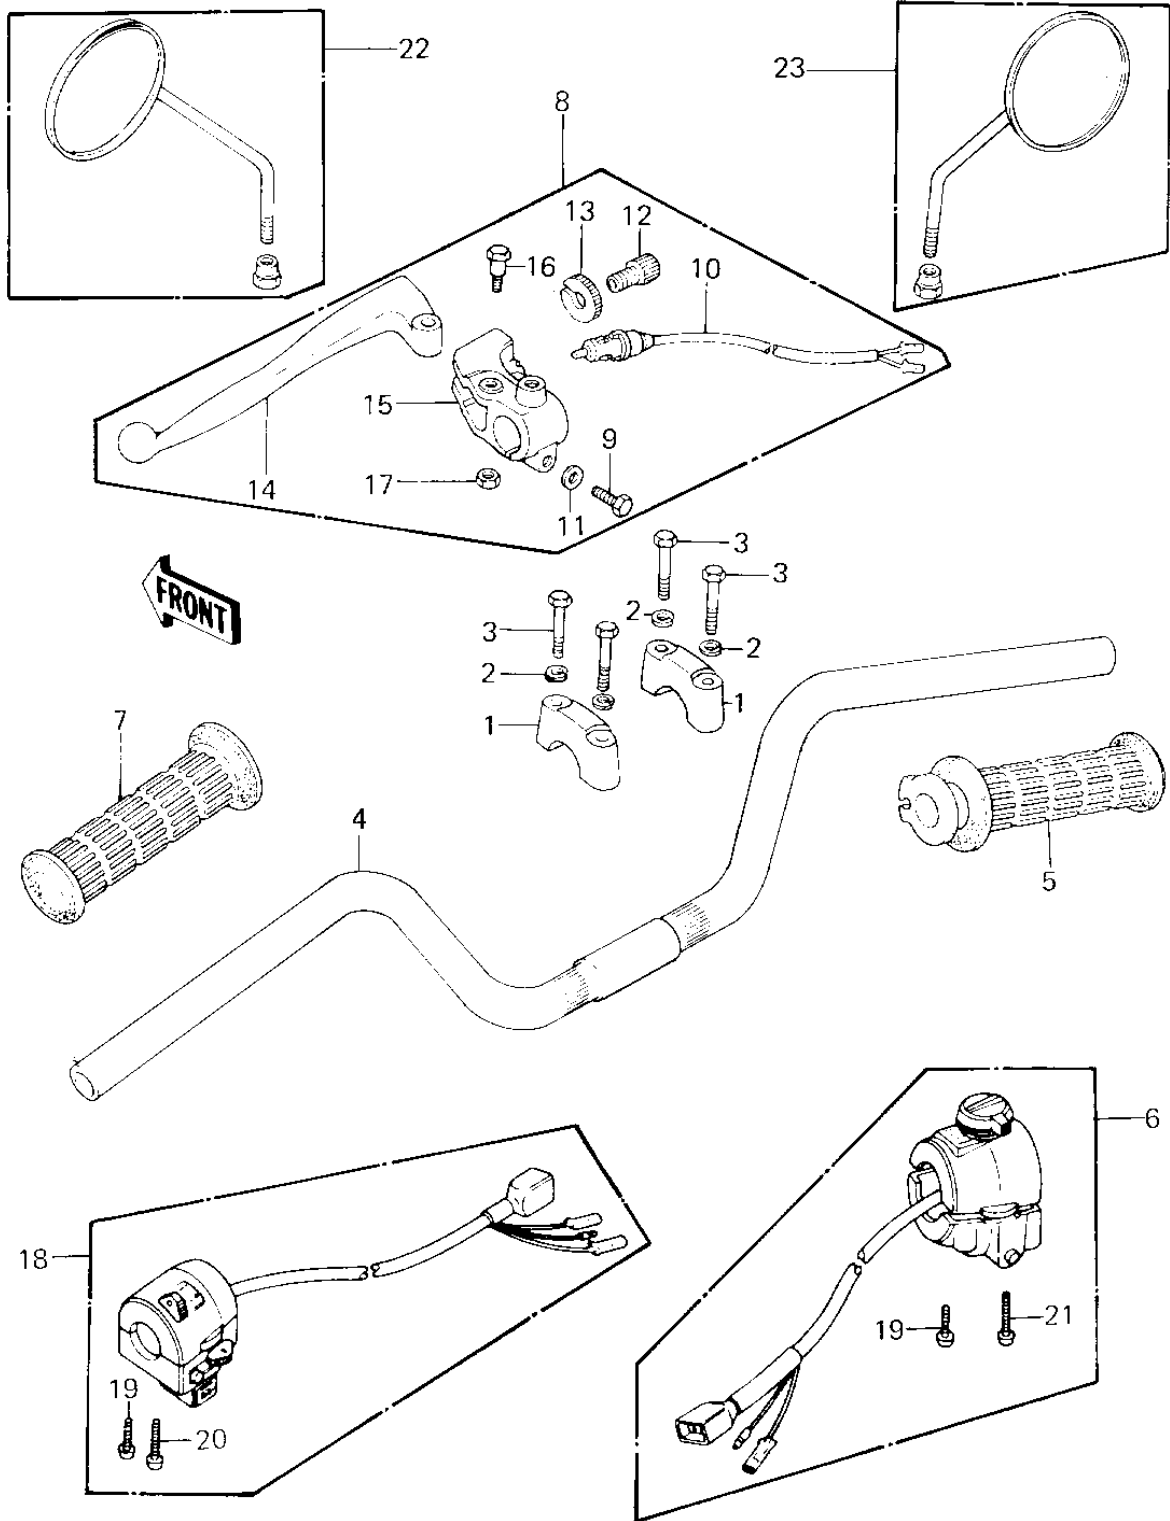

1980 KZ650-F1 PARTS DIAGRAM

HANDLEBAR

1980 KZ650-F1 PARTS LIST

HANDLEBAR

ITEM NAME	PART NUMBER	QUANTITY
HOLDER-HANDLEBAR (Ref # 1)	46012-008	2
WASHER SPRING 8MM (Ref # 2)	461F0800	4
BOLT 8X38 (Ref # 3)	92001-1405	4
HANDLEBAR (Ref # 4)	46003-1026	1
GRIP ASSY,THROTTLE (Ref # 5)	46019-038	1
HOUSING ASSY,CONT,R.H (Ref # 6)	46091-1047	1
RUBBER,L.H GRIP (Ref # 7)	46075-028	1
LEVER ASSY,CLUTCH (Ref # 8)	46076-054	1
BOLT HEX HEAD 6X25 (Ref # 9)	110N0625	1
SWITCH,CLUTCH (Ref # 10)	27043-002	1
WASHER PLAIN 6MM (Ref # 11)	410B0600	1
SCREW CABLE ADJUST (Ref # 12)	46055-003	1
NUT,CABLE ADJUST NUT (Ref # 13)	46056-007	1
LEVER,CLUTCH (Ref # 14)	46092-023	1
HOLDER,CLUTCH LEVER (Ref # 15)	46094-019	1
BOLT,HEX HEAD (Ref # 16)	92007-047	1
NUT,LOCK 6MM (Ref # 17)	92017-014	1
HOUSING ASSY,CONT,L.H (Ref # 18)	46091-1048	1
SCREW PAN HEAD 5X30 (Ref # 19)	220B0530	2
SCREW-PAN-CROS (Ref # 20)	220B0535	1
SCREW-PAN-CROS (Ref # 21)	220B0540	1
REAR VIEW MIRROR,L.H (Ref # 22)	56003-019	1
REAR VIEW MIRROR,R.H (Ref # 23)	56002-029	1