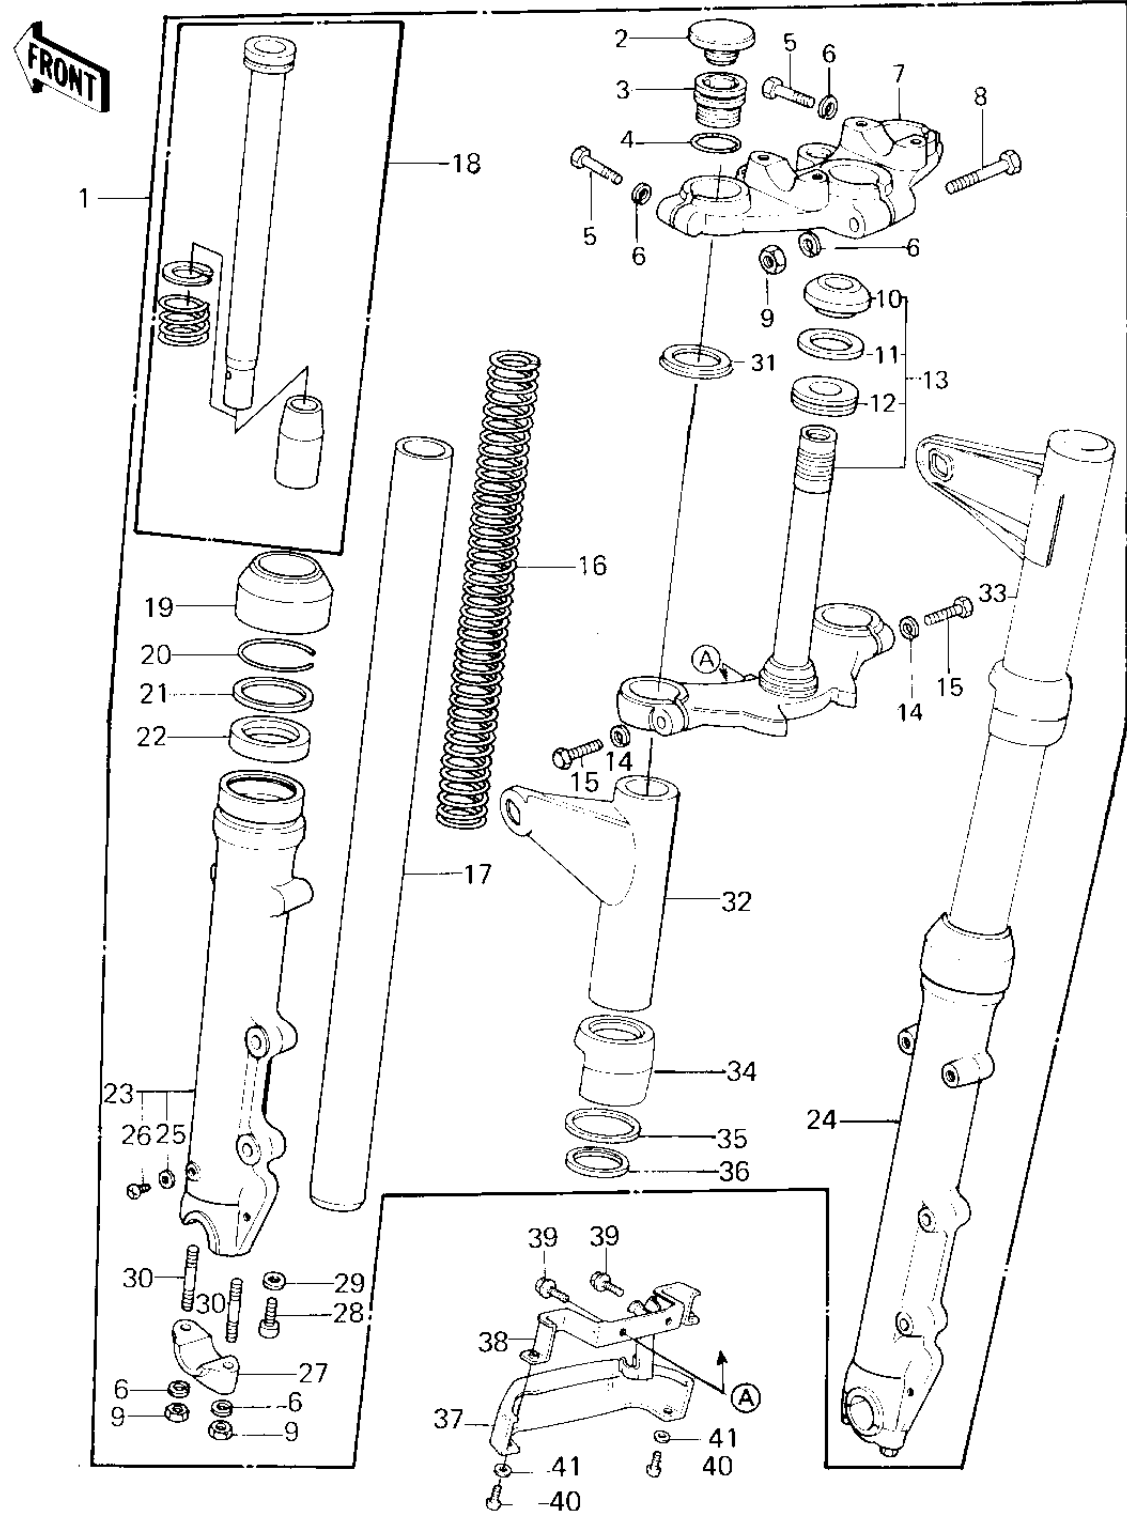

1980 KZ650-F1 PARTS DIAGRAM

FRONT FORK

1980 KZ650-F1 PARTS LIST

FRONT FORK

ITEM NAME	PART NUMBER	QUANTITY
FORK-FRONT (Ref # 1)	44001-1092	1
CAP,RUBBER (Ref # 2)	11012-1017	2
CAP,FORK SPRING (Ref # 3)	44029-1003	2
"O" RING,FORK TOP (Ref # 4)	92055-1009	2
BOLT-HEX HEAD.8M/M (Ref # 5)	44041-045	2
WASHER SPRING 8MM (Ref # 6)	461F0800	7
HEAD,STEERING STEM (Ref # 7)	44039-076	1
BOLT-STEERING STEM HD (Ref # 8)	44041-042	1
NUT,LOCK,8MM (Ref # 9)	92015-1124	5
CONE,STEERING STEM (Ref # 10)	92047-012	1
WASHER,PLAIN (Ref # 11)	92022-231	1
OIL SEAL,STEERING STM (Ref # 12)	92056-003	1
STEM,STEERING (Ref # 13)	44037-107	1
WASHER SPRING 12MM (Ref # 14)	461F1200	2
BOLT-HEX HEAD,12X36 (Ref # 15)	92003-064	2
SPRING,FORK (Ref # 16)	44026-1040	2
TUBE,FORK INNER (Ref # 17)	44013-1027	2
CYLINDER-FORK (Ref # 18)	44022-1011	2
DUST SHEILD,FORK (Ref # 19)	44010-032	2
CIRCLIP-OIL SEAL FIT (Ref # 20)	44044-012	2
WASHER-OIL SEAL FIT (Ref # 21)	44043-044	2
SEAL-OIL,FORK OUTER P (Ref # 22)	92049-1216	2
TUBE,LH,FORK OUTER (Ref # 23)	44005-1031	1
TUBE,RH,FORK OUTER (Ref # 24)	44006-1031	1
GASKET FORK DRAIN PLG (Ref # 25)	44045-002	2
SCREW PAN HEAD 4X8 (Ref # 26)	220B0408	2
HOLDER,FRONT AXLE (Ref # 27)	44063-014	2
BOLT-FORK CYLINDER (Ref # 28)	44041-040	2
GASKET,FORK CYLINDER (Ref # 29)	44045-057	2

1980 KZ650-F1 PARTS LIST

FRONT FORK

ITEM NAME	PART NUMBER	QUANTITY
STUD,8X35 (Ref # 30)	92004-1009	4
WASHER,FORK COVER (Ref # 31)	44064-005	2
COVER,L.H.-FORK (Ref # 32)	44033-1017	1
COVER,R.H,FORK (Ref # 33)	44033-1018	1
GUIDE,FORK COVER (Ref # 34)	44064-025	2
WASHER,FORK COU GUID (Ref # 35)	44064-008	2
GASKET,FORK COVER (Ref # 36)	44045-038	2
COVER,FORK (Ref # 37)	44033-1042	1
BRACKET,FORK COVER (Ref # 38)	11034-1602	1
BELT,FLANGED,6X12 (Ref # 39)	131B0612	2
SCREW PAN HEAD 4X10 (Ref # 40)	220B0410	2
WASHER PLAIN 4MM (Ref # 41)	410B0400	2