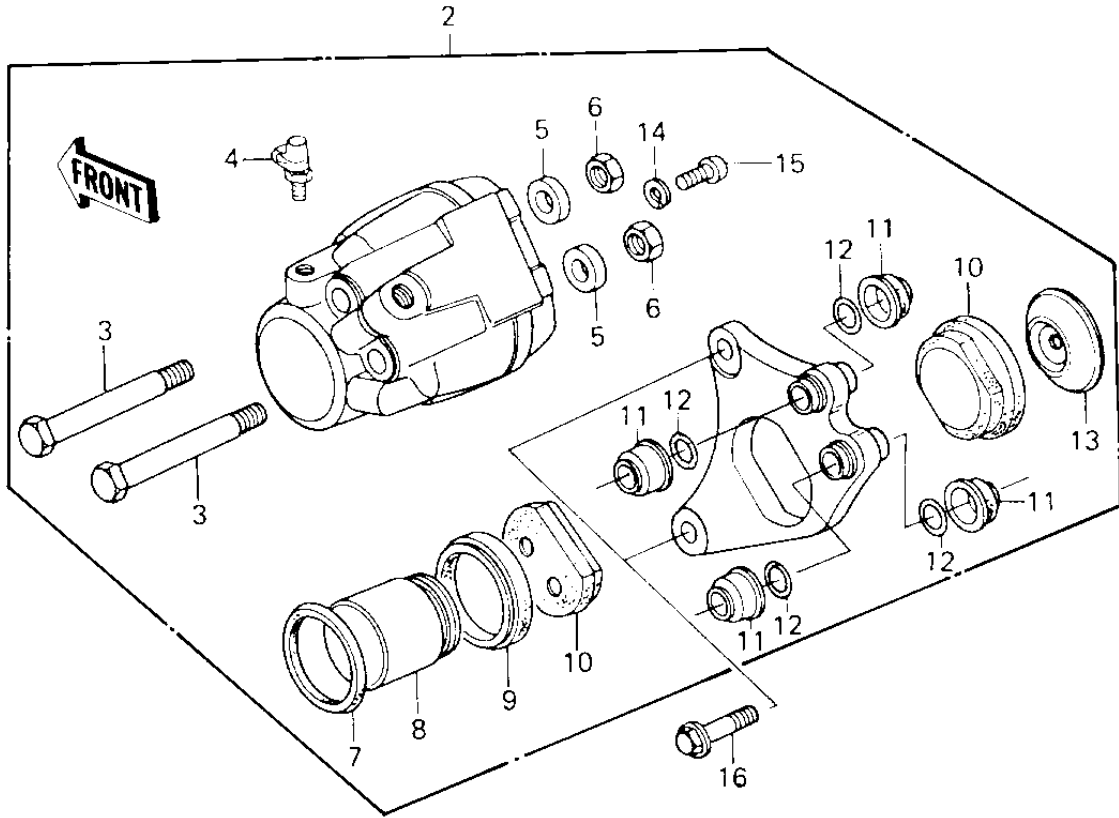

1980 KZ650-F1 PARTS DIAGRAM

FRONT BRAKE

I

1980 KZ650-F1 PARTS LIST

FRONT BRAKE

ITEM NAME	PART NUMBER	QUANTITY
DISC PLATE,FRONT BRAK (Ref # 1)	41080-1022	1
CALIPER ASSY,L.H, (Ref # 2)	43041-1024	1
BOLT (Ref # 3)	43045-006	2
BLEEDER SET (Ref # 4)	43085-001	1
PLUG (Ref # 5)	43088-002	2
NUT 10MM (Ref # 6)	315B1000	2
RING,PISTON SEAL (Ref # 7)	43049-002	1
PISTON,BRAKE,42M/M (Ref # 8)	43020-1012	1
DUST SEALD,RUBBER (Ref # 9)	43054-003	1
PAD SET (Ref # 10)	43082-1001	1
DUST SHILD,SHAFT (Ref # 11)	43052-005	4
"O" RING (Ref # 12)	43053-006	4
SPACER (Ref # 13)	43040-004	1
WASHER SPRING 6MM (Ref # 14)	461F0600	1
SCREW PAN HEAD 6X12 (Ref # 15)	220B0612	1
BOLT,HEX HEAD,10X38 (Ref # 16)	92001-1293	2