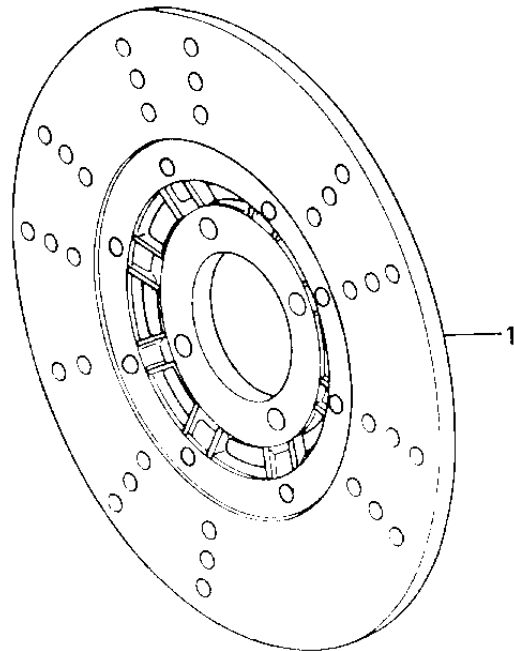

1980 KZ650-F1 PARTS DIAGRAM

FRONT BRAKE

I

1980 KZ650-F1 PARTS LIST

FRONT BRAKE

ITEM NAME	PART NUMBER	QUANTITY
DISC PLATE,FRONT BRAK (Ref # 1)	41080-1022	1
CALIPER ASSY,L.H, (Ref # 2)	43041-1024	1
BOLT (Ref # 3)	43045-006	2
BLEEDER SET (Ref # 4)	43085-001	1
PLUG (Ref # 5)	43088-002	2
NUT 10MM (Ref # 6)	315B1000	2
RING,PISTON SEAL (Ref # 7)	43049-002	1
PISTON,BRAKE,42M/M (Ref # 8)	43020-1012	1
DUST SEALD,RUBBER (Ref # 9)	43054-003	1
PAD SET (Ref # 10)	43082-1001	1
DUST SHILD,SHAFT (Ref # 11)	43052-005	4
"O" RING (Ref # 12)	43053-006	4
SPACER (Ref # 13)	43040-004	1
WASHER SPRING 6MM (Ref # 14)	461F0600	1
SCREW PAN HEAD 6X12 (Ref # 15)	220B0612	1
BOLT,HEX HEAD,10X38 (Ref # 16)	92001-1293	2