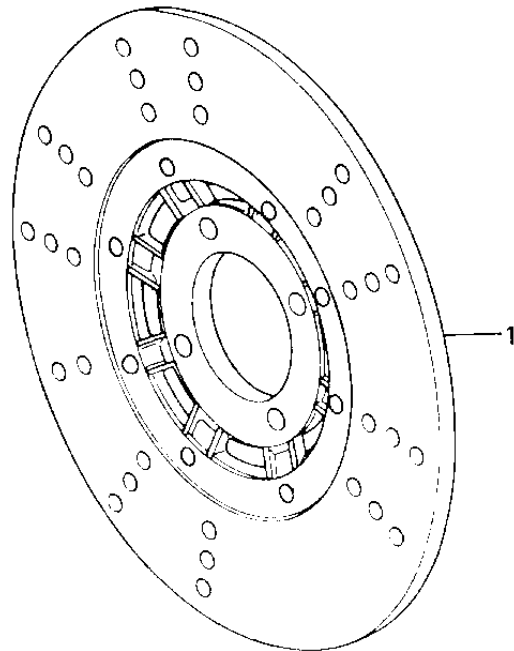

# 1980 KZ650-F1 PARTS DIAGRAM

FRONT BRAKE

I

# 1980 KZ650-F1 PARTS LIST

## FRONT BRAKE

ITEM NAME	PART NUMBER	QUANTITY
DISC PLATE,FRONT BRAK (Ref # 1)	41080-1022	1
CALIPER ASSY,L.H, (Ref # 2)	43041-1024	1
BOLT (Ref # 3)	43045-006	2
BLEEDER SET (Ref # 4)	43085-001	1
PLUG (Ref # 5)	43088-002	2
NUT 10MM (Ref # 6)	315B1000	2
RING,PISTON SEAL (Ref # 7)	43049-002	1
PISTON,BRAKE,42M/M (Ref # 8)	43020-1012	1
DUST SEALD,RUBBER (Ref # 9)	43054-003	1
PAD SET (Ref # 10)	43082-1001	1
DUST SHILD,SHAFT (Ref # 11)	43052-005	4
"O" RING (Ref # 12)	43053-006	4
SPACER (Ref # 13)	43040-004	1
WASHER SPRING 6MM (Ref # 14)	461F0600	1
SCREW PAN HEAD 6X12 (Ref # 15)	220B0612	1
BOLT,HEX HEAD,10X38 (Ref # 16)	92001-1293	2