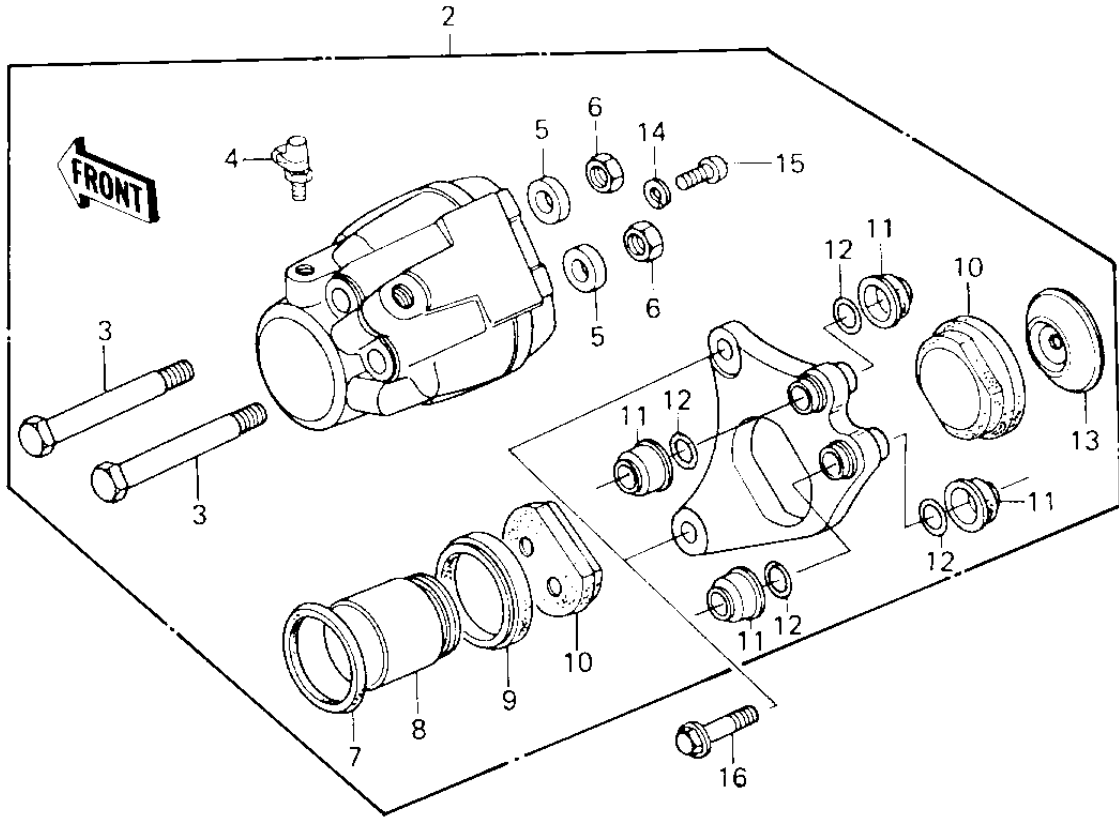

# 1980 KZ650-F1 PARTS DIAGRAM

FRONT BRAKE

I

## FRONT BRAKE

ITEM NAME	PART NUMBER	QUANTITY
DISC PLATE,FRONT BRAK (Ref # 1)	41080-1022	1
CALIPER ASSY,L.H, (Ref # 2)	43041-1024	1
BOLT (Ref # 3)	43045-006	2
BLEEDER SET (Ref # 4)	43085-001	1
PLUG (Ref # 5)	43088-002	2
NUT 10MM (Ref # 6)	315B1000	2
RING,PISTON SEAL (Ref # 7)	43049-002	1
PISTON,BRAKE,42M/M (Ref # 8)	43020-1012	1
DUST SEALD,RUBBER (Ref # 9)	43054-003	1
PAD SET (Ref # 10)	43082-1001	1
DUST SHILD,SHAFT (Ref # 11)	43052-005	4
"O" RING (Ref # 12)	43053-006	4
SPACER (Ref # 13)	43040-004	1
WASHER SPRING 6MM (Ref # 14)	461F0600	1
SCREW PAN HEAD 6X12 (Ref # 15)	220B0612	1
BOLT,HEX HEAD,10X38 (Ref # 16)	92001-1293	2