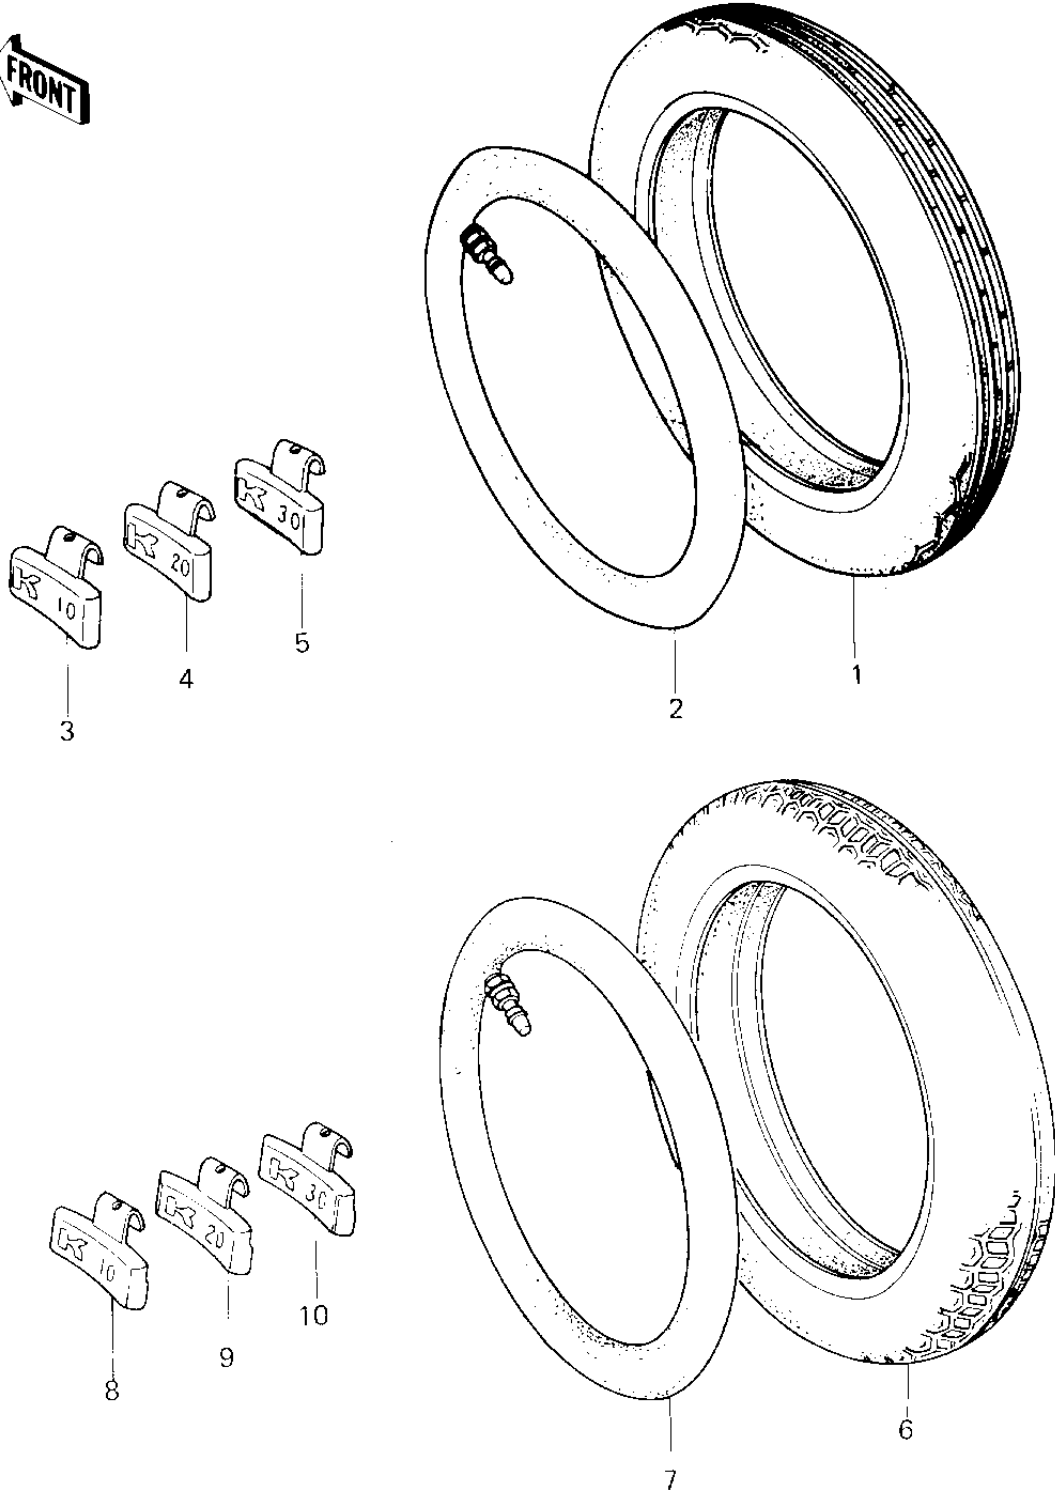

1980 KZ650-F1 PARTS DIAGRAM

TIRES

FRONT

R
—

L

1980 KZ650-F1 PARTS LIST

TIRES

ITEM NAME	PART NUMBER	QUANTITY
TIRE 325H-19 F6B F (Ref # 1)	41021-038	1
*** N.L.A. *** (Canada) (Ref # 2)	41022-030	1
BALANCER-WHEEL,10G (Ref # 3)	41075-1011	AR
BALANCER-WHEEL,20G (Ref # 4)	41075-1012	AR
BALANCER-WHEEL,30G (Ref # 5)	41075-1013	AR
TIRE 400H-18 K87 R (Ref # 6)	41021-039	1
TUBE 350/375/410-18 (Ref # 7)	41022-031	1
BALANCER-WHEEL,10G (Ref # 8)	41075-1011	AR
BALANCER-WHEEL,20G (Ref # 9)	41075-1012	AR
BALANCER-WHEEL,30G (Ref # 10)	41075-1013	AR