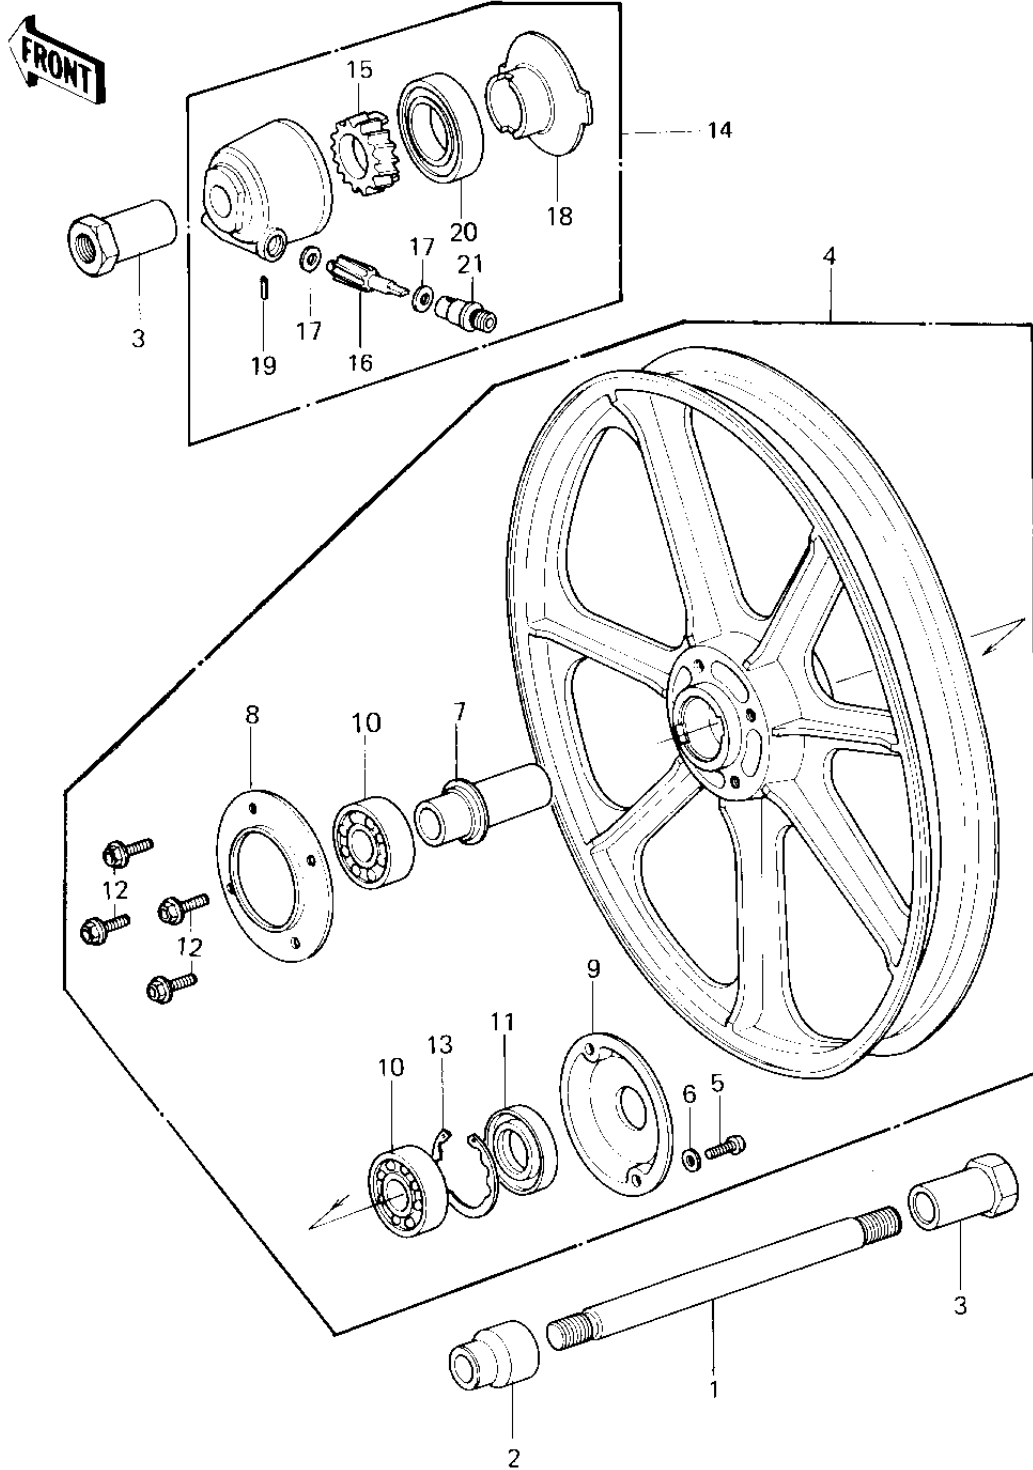

1980 KZ650-F1 PARTS DIAGRAM

FRONT WHEEL/HUB

F
—

1980 KZ650-F1 PARTS LIST

FRONT WHEEL/HUB

ITEM NAME	PART NUMBER	QUANTITY
AXLE,FRONT (Ref # 1)	41068-049	1
COLLAR,FRONT AXLE (Ref # 2)	41069-032	1
COLLAR,FRONT AXLE (Ref # 3)	41069-033	2
SOLID WHEEL ASSY,FR (Ref # 4)	41073-1058	1
SCREW PAN HEAD 5X12 (Ref # 5)	220B0512	2
WASHER PLAIN 5MM (Ref # 6)	410B0500	2
COLLAR,BRG (Ref # 7)	41039-028	1
DUST COVER (Ref # 8)	41042-014	1
DUST COVER (Ref # 9)	41042-016	1
BALL BEARING,#6203ZC3 (Ref # 10)	601B6203Z	2
OIL SEAL (Ref # 11)	654A254008	1
BOLT,HEX HEAD,10X30 (Ref # 12)	92001-1173	4
RING, SNAP,43.5M/M (Ref # 13)	92033-1040	1
GEAR BOX ASSY,SPEEDO (Ref # 14)	41078-1012	1
GEAR,SPEEDOMETER (Ref # 15)	41059-026	1
PINION,SPEEDOMETER (Ref # 16)	41060-017	1
WASHER THRST SPD PINI (Ref # 17)	41063-001	2
RECEIVER,GEAR (Ref # 18)	41064-013	1
PIN,SPRING (Ref # 19)	41082-001	1
OIL SEAL,BJN30427-C3 (Ref # 20)	92049-1057	1
BUSHING,SPEEDOMET CBL (Ref # 21)	92028-1066	1