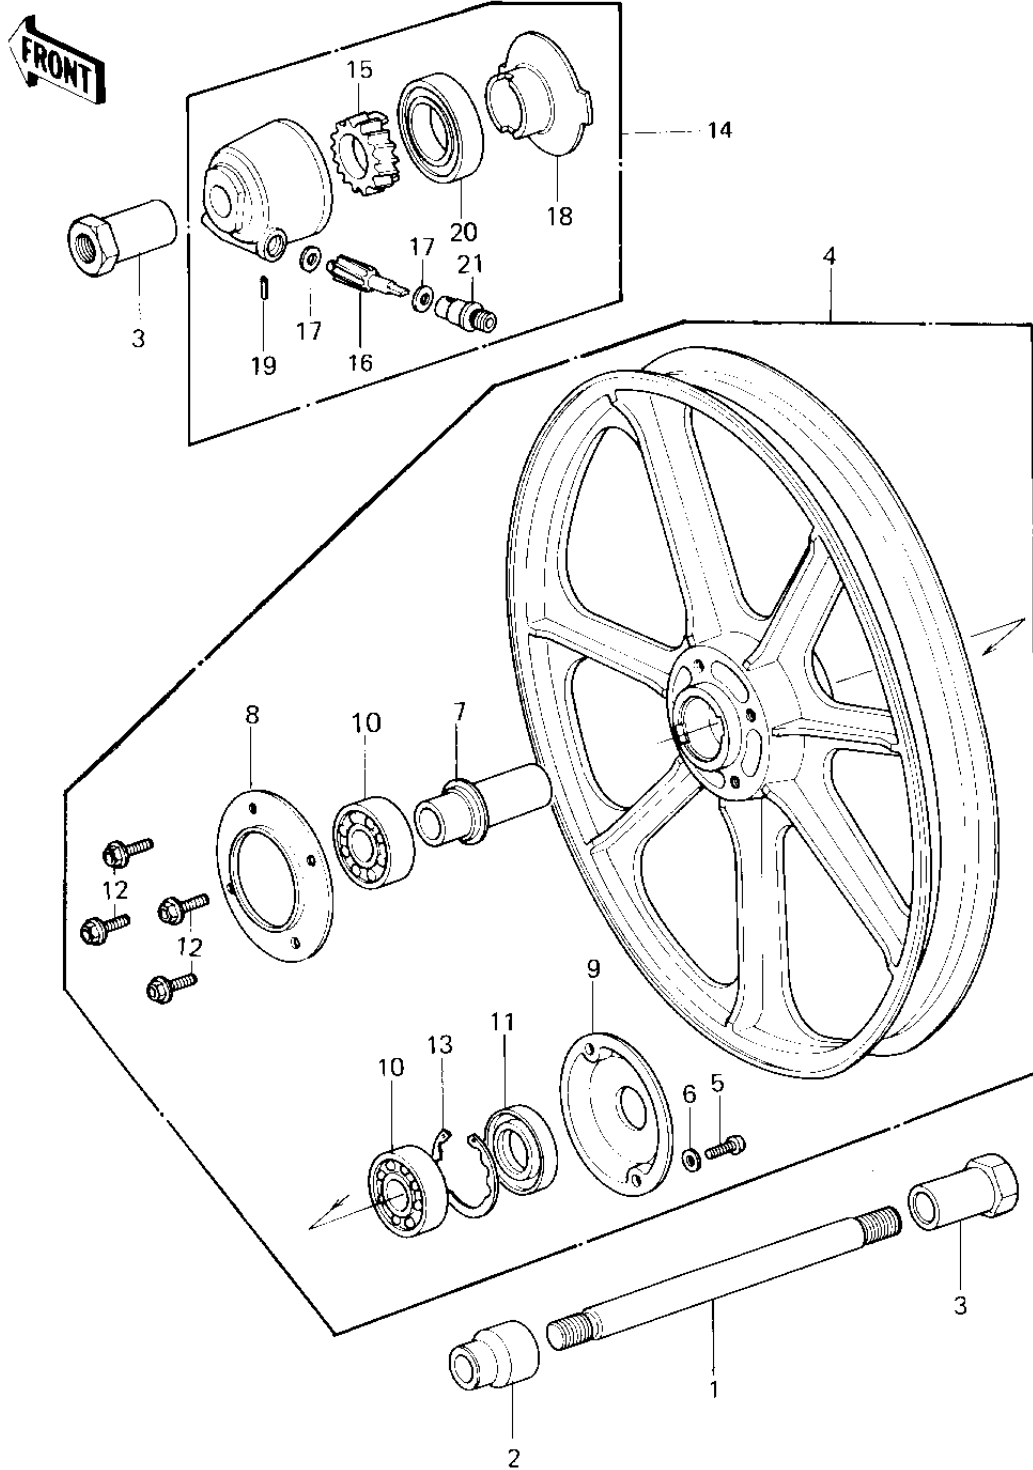

1980 KZ650-F1 PARTS DIAGRAM

FRONT WHEEL/HUB

1980 KZ650-F1 PARTS LIST

FRONT WHEEL/HUB

ITEM NAME	PART NUMBER	QUANTITY
-----------	-------------	----------