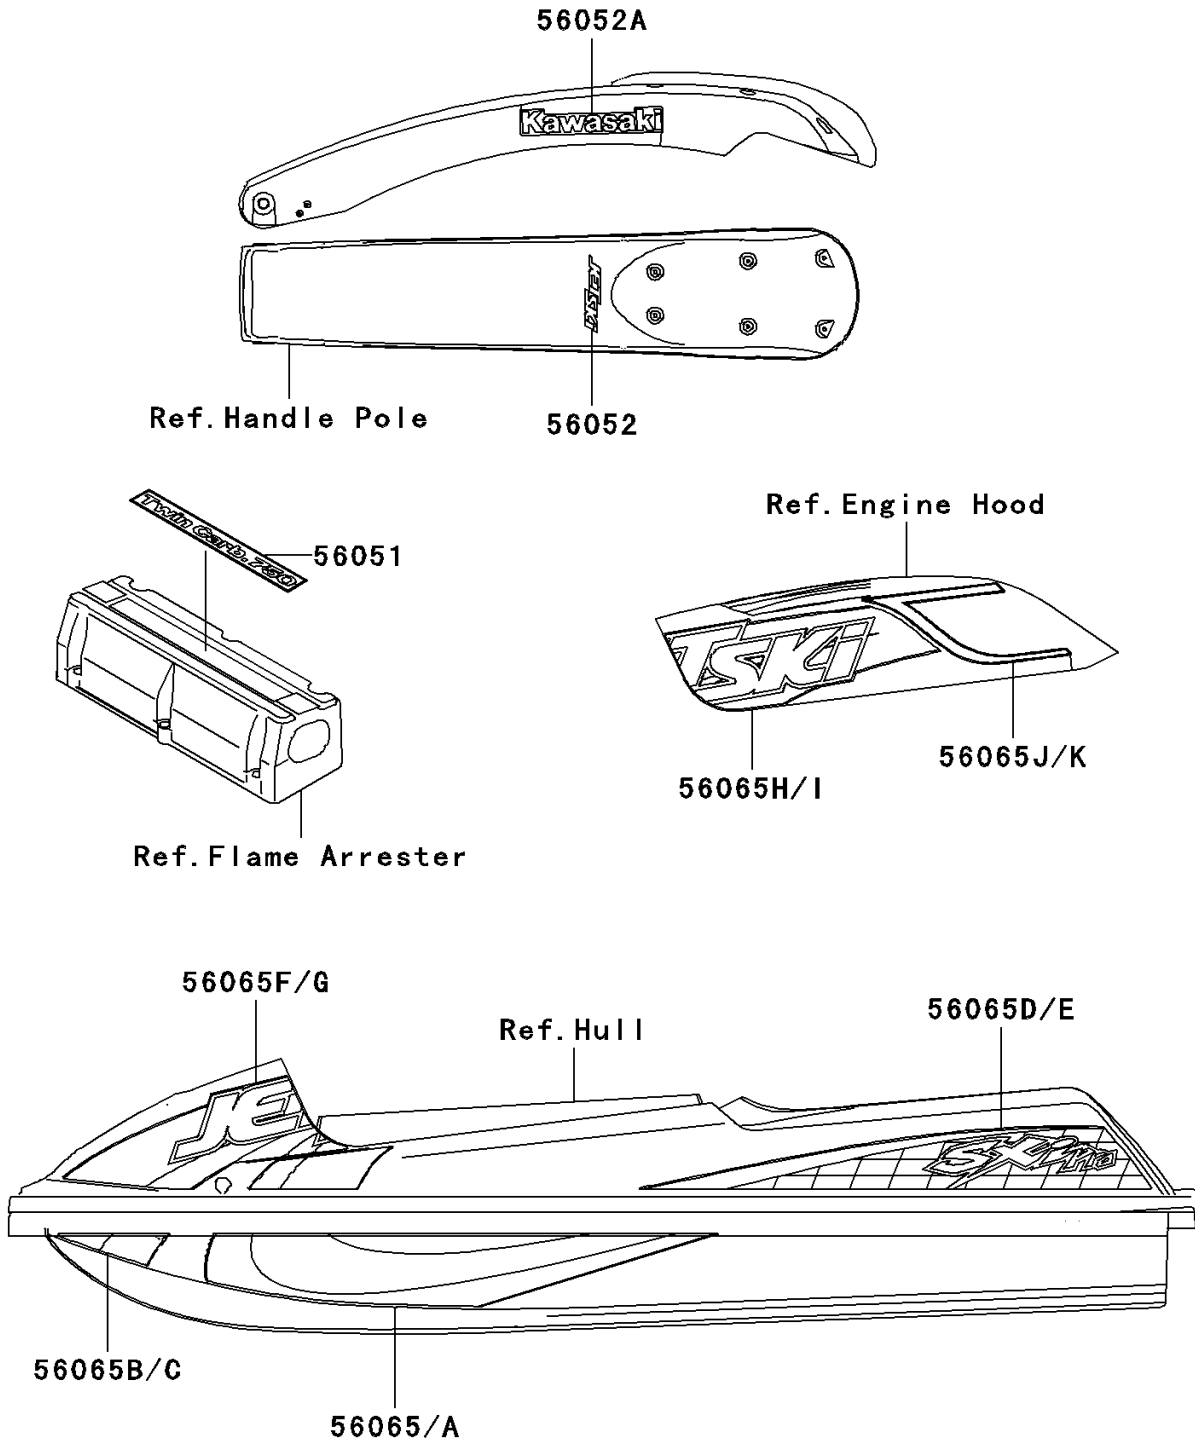

2002 SXI PRO PARTS DIAGRAM

Decals(JS750-C5)

F3880D

2002 SXI PRO PARTS LIST

Decals(JS750-C5)

ITEM NAME	PART NUMBER	QUANTITY
MARK,TWIN CARB.750 (Ref # 56051)	56051-3742	1
MARK,METER COVER,JET SKI (Ref # 56052)	56052-3754	1
MARK,HANDLE POLE,KAWASAKI (Ref # 56052A)	56052-3762	2
PATTERN,HULL,RR,LH (Ref # 56065)	56065-3728	1
PATTERN,HULL,RR,RH (Ref # 56065A)	56065-3729	1
PATTERN,HULL,FR,LH (Ref # 56065B)	56065-3730	1
PATTERN,HULL,FR,RH (Ref # 56065C)	56065-3731	1
PATTERN,DECK,RR,LH (Ref # 56065D)	56065-3732	1
PATTERN,DECK,RR,RH (Ref # 56065E)	56065-3733	1
PATTERN,DECK,FR,LH (Ref # 56065F)	56065-3734	1
PATTERN,DECK,FR,RH (Ref # 56065G)	56065-3735	1
PATTERN,ENGINE HOOD,FR,LH (Ref # 56065H)	56065-3736	1
PATTERN,ENGINE HOOD,FR,RH (Ref # 56065I)	56065-3737	1
PATTERN,ENGINE HOOD,RR,LH (Ref # 56065J)	56065-3738	1
PATTERN,ENGINE HOOD,RR,RH (Ref # 56065K)	56065-3739	1