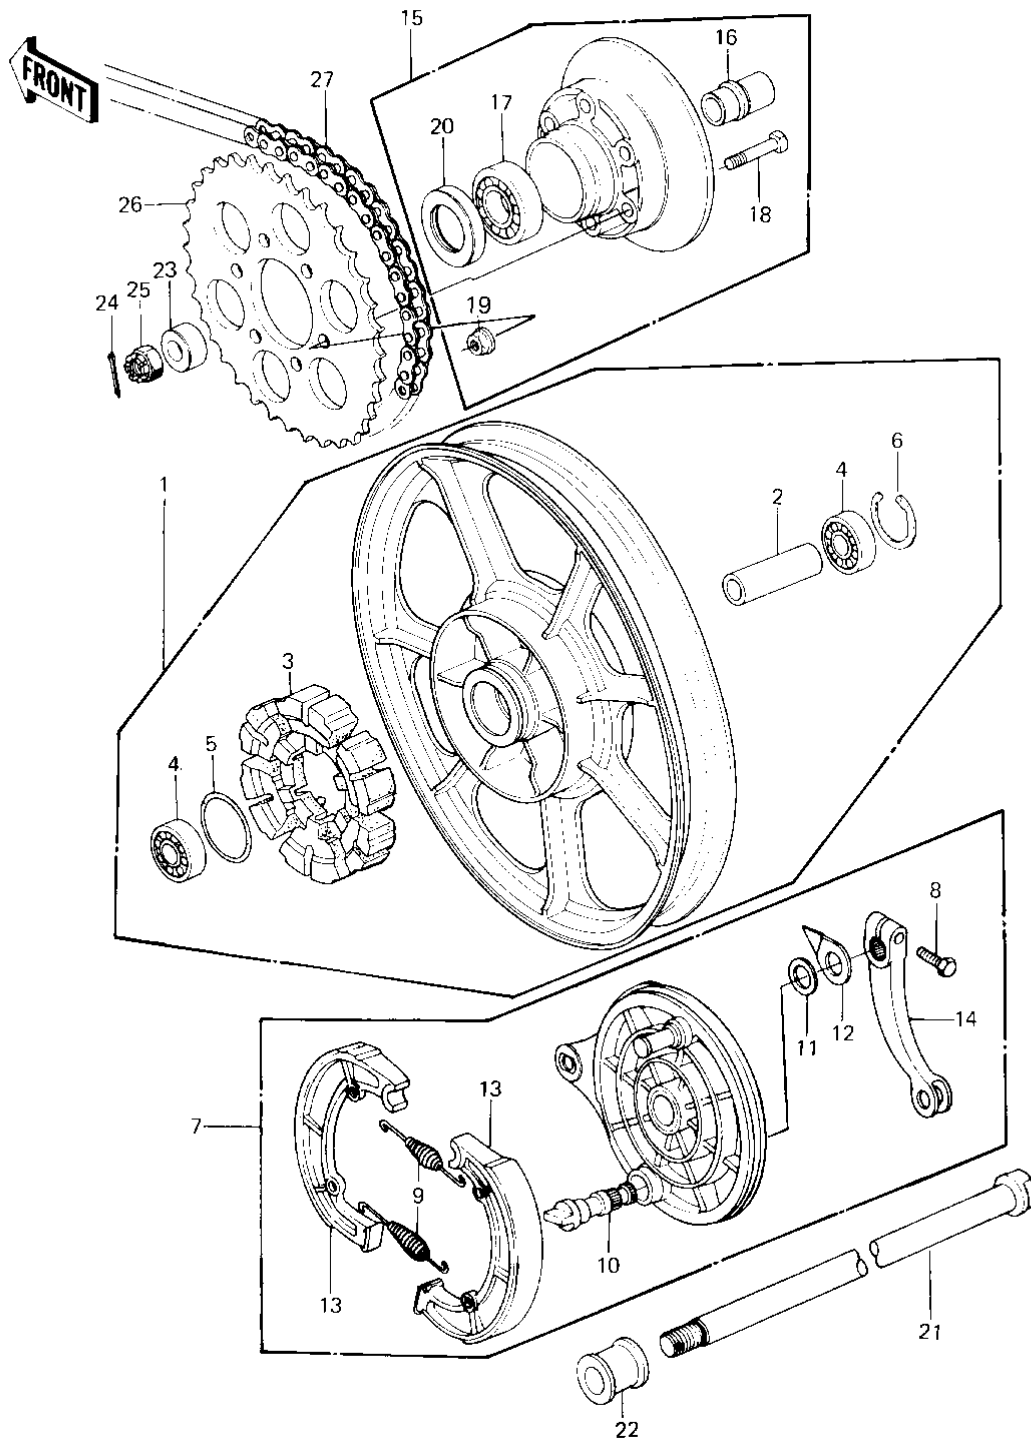

# 1980 KZ650-F1 PARTS DIAGRAM

REAR WHEEL/HUB/BRAKE/CHAIN

This catalog covers:  
**'80 KZ650-F1 Chassis**

GRID NO.

**F-5**

Ref. No.

- 1
- 2
- 3
- 4
- 5
- 6
- 7
- 8
- 9
- 10
- 11
- 12
- 13
- 14
- 15
- 16
- 17
- 18
- 19
- 20
- 21
- 22
- 23
- 24
- 25
- 26
- 27

## REAR WHEEL/HUB/BRAKE/CHAIN

ITEM NAME	PART NUMBER	QUANTITY
SOLID WHEEL ASSY, RR (Ref # 1)	41073-1103	1
SPACER, REAR HUB BEARING (Ref # 2)	42010-033	1
DAMPER,REAR HUB SHOCK (Ref # 3)	42014-026	1
BRG,BALL,#6303ZZC3 (Ref # 4)	601B6303ZZ	2
"0" RING,55MM (Ref # 5)	671B2555	1
CIRCLIP,47M/M (Ref # 6)	92033-1042	1
PANEL-ASY,RR BRK (Ref # 7)	41035-1056	1
PANEL-ASY,RR BRK (Ref # 7)	41035-1056	AL
PANEL-ASY,BRK BLACK (Ref # 7)	41035-1055	1
PANEL-ASY,BRK BLACK (Ref # 7)	41035-1055	AL
BOLT HEX HEAD 8X28 (Ref # 8)	114G0828	1
SPRING,BRAKE SHOE (Ref # 9)	41049-012	2
SPRING,BRAKE SHOE (Ref # 9)	41049-012	2
CAM SHAFT,BRAKE (Ref # 10)	41050-017	1
DUST SHIELD-BRAKE CAM (Ref # 11)	41051-003	1
INDICATOR,BRAKE SHOE (Ref # 12)	41085-004	1
SHOE,BRAKE (Ref # 13)	42019-012	2
LEVER REAR BRAKE CAM (Ref # 14)	42029-039	1
COUPLING ASSY,REAR HB (Ref # 15)	42008-032	1
SLEEVE,REAR HUB COUPL (Ref # 16)	42036-026	1
BEARING BALL #6305 (Ref # 17)	601B6305	1
BOLT-REAR SPROCKET (Ref # 18)	92003-087	6
NUT,10MM (Ref # 19)	92015-1415	6
OIL,SEAL,#38629 (Ref # 20)	92050-076	1
AXLE,RR (Ref # 21)	41068-1086	1
COLLAR REAR AXLE (Ref # 22)	42032-017	1
COLLAR,REAR AXLE,L.H. (Ref # 23)	42032-067	1
PIN-COTTER,4.0X35 (Ref # 24)	550D4035	1
NUT CASTLE,16MM (Ref # 25)	92015-055	1