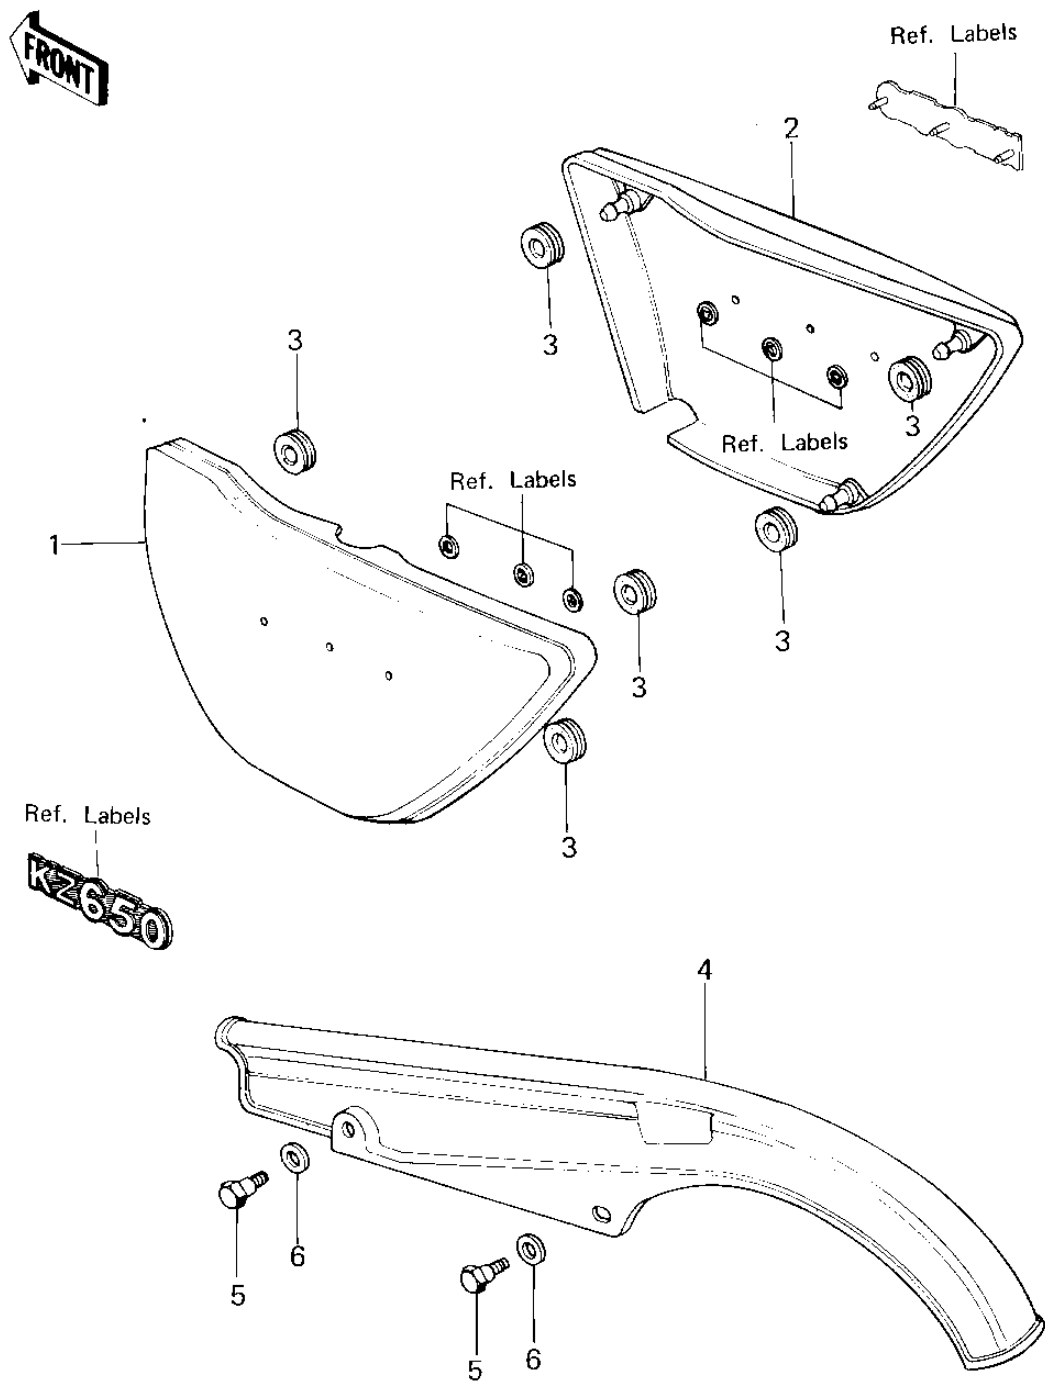

# 1980 KZ650-F1 PARTS DIAGRAM

SIDE COVERS/CHAIN COVER

# 1980 KZ650-F1 PARTS LIST

## SIDE COVERS/CHAIN COVER

ITEM NAME	PART NUMBER	QUANTITY
COVER,SIDE,L.H,D.BLUE (Ref # 1)	36001-5012-7Z	1
COVER,SIDE,L.H,E.GREN (Ref # 1)	36001-1034-4U	1
COVER,SIDE,R.H,D.BLUE (Ref # 2)	36001-5013-7Z	1
COVER,SIDE,R.H,E.GREN (Ref # 2)	36001-1035-4U	1
GROMMET (Ref # 3)	92071-056	6
CASE-CHAIN (Ref # 4)	36014-068	1
BOLT,HEAX HEAD,6X14 (Ref # 5)	92001-115	2
WASHER,8.5X20X1.6 (Ref # 6)	92022-1561	2