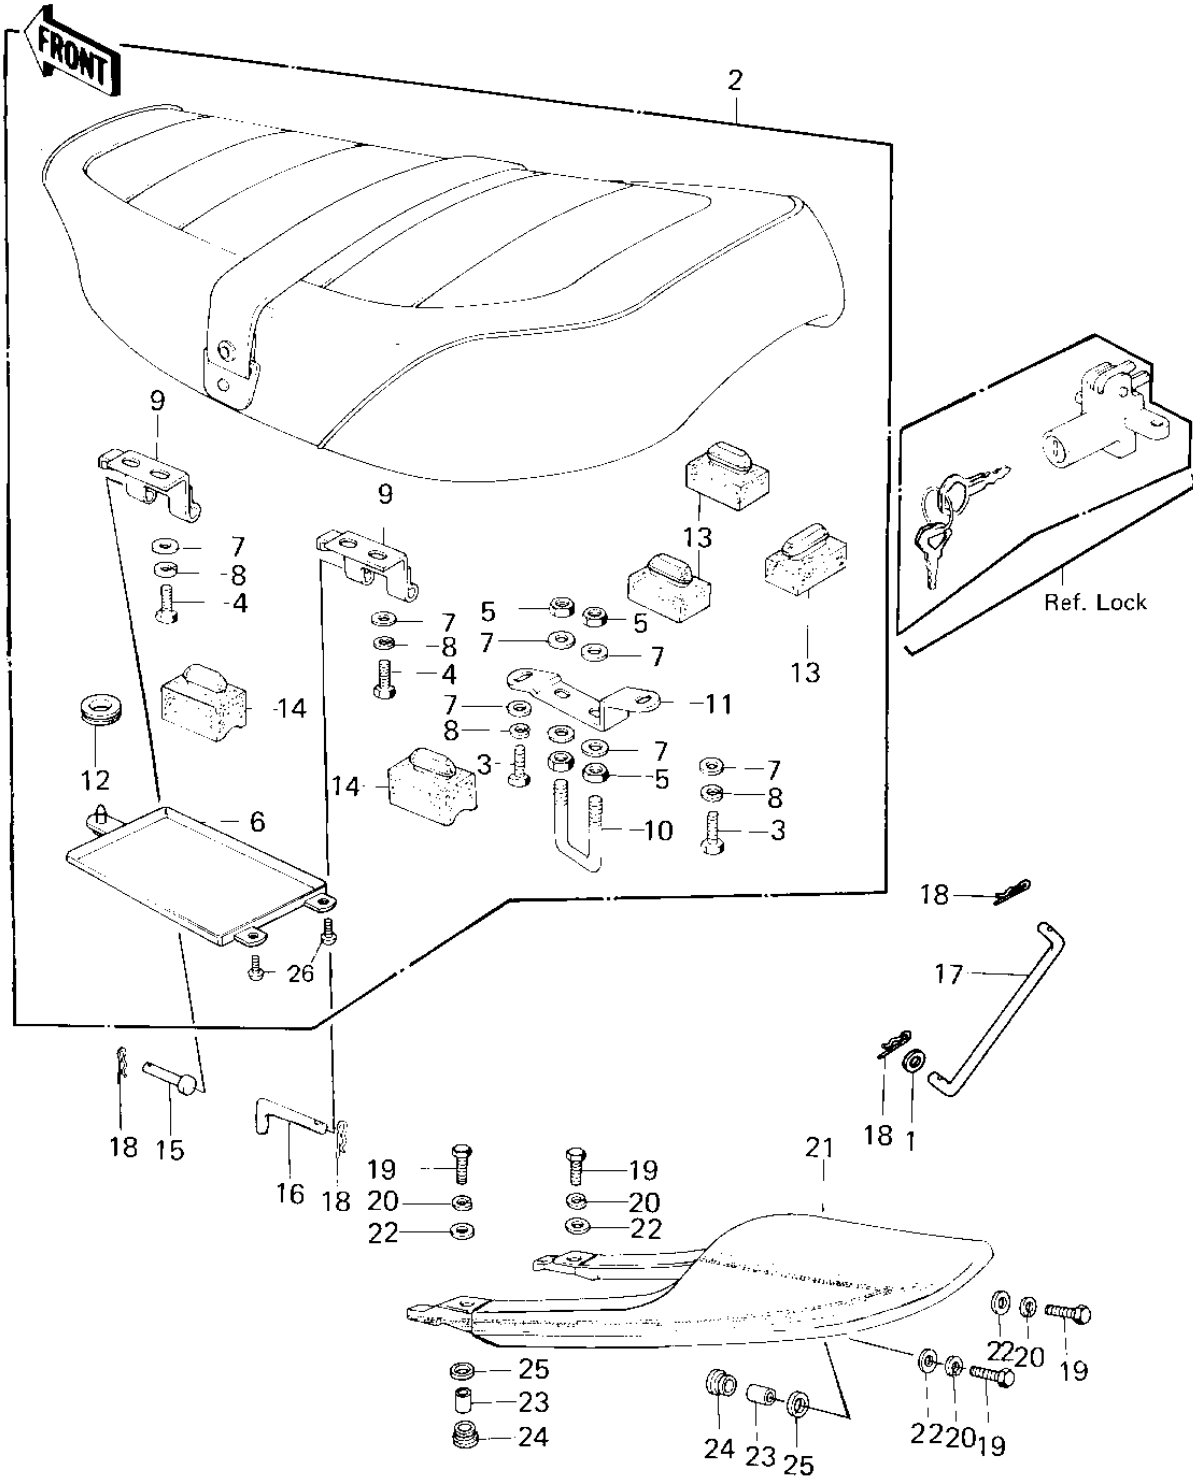

# 1980 KZ650-F1 PARTS DIAGRAM

## SEAT/SEAT COVER

## SEAT/SEAT COVER

ITEM NAME	PART NUMBER	QUANTITY
WASHER PLAIN 6MM (Ref # 1)	410B0600	1
SEAT-ASSY,DUAL,W/BAND (Ref # 2)	53001-1194	1
BOLT-UPSET 6X14 (Ref # 3)	112B0614	2
BOLT-UPSET,6X16 (Ref # 4)	112G0616	4
NUT 6MM (Ref # 5)	311B0600	4
CASE (Ref # 6)	32099-011	1
WASHER PLAIN 6MM (Ref # 7)	411B0600	10
WASHER SPRING 6MM (Ref # 8)	461F0600	6
HINGE,FRONT (Ref # 9)	53009-031	2
CATCH, SEAT (Ref # 10)	53056-002	1
BRACKET,SEAT CATCH (Ref # 11)	53058-004	1
GROMMET (Ref # 12)	92071-056	1
DAMPER RUBBER (Ref # 13)	92075-099	3
DAMPER RUBBER-SEAT (Ref # 14)	92075-156	2
PIN (Ref # 15)	53011-002	1
PIN,DUAL SEAT PIVOT (Ref # 16)	53011-008	1
STOPPER,SEAT (Ref # 17)	53054-006	1
PIN,SNAP (Ref # 18)	554A0600	4
BOLT-UPSET (Ref # 19)	112G0625	4
WASHER SPRING 6MM (Ref # 20)	461F0600	4
COVER,SEAT,L.D.BLUE (Ref # 21)	14025-5019-7Z	1
COVER,SEAT,C.E.GREEN (Ref # 21)	14025-5026-4U	1
WASHER,PLAIN,7MM (Ref # 22)	92022-228	4
COLLAR (Ref # 23)	92027-241	4
RUBBER,FENDER COVER (Ref # 24)	92075-174	4
DAMPER RUBBER (Ref # 25)	92075-175	4
SCREW PAN HEAD 5X10 (Ref # 26)	220B0510	2