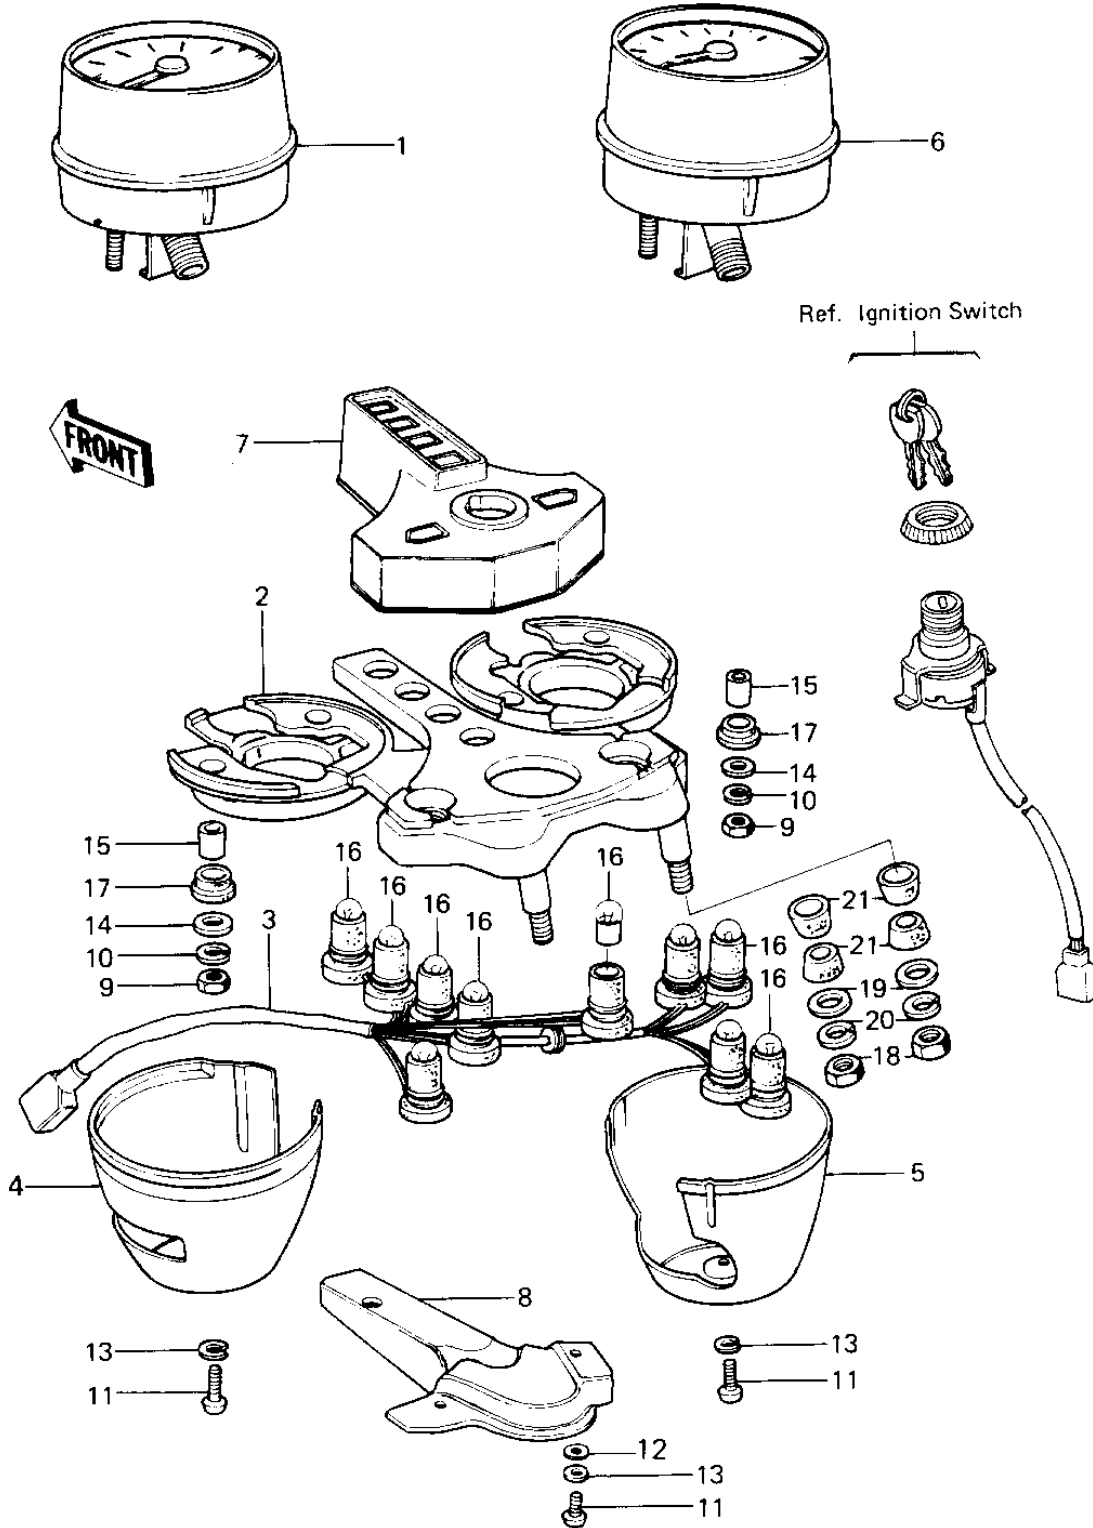

1980 KZ650-F1 PARTS DIAGRAM

METERS

1980 KZ650-F1 PARTS LIST

METERS

ITEM NAME	PART NUMBER	QUANTITY
SPEEDOMETER ASSY,MPH (Ref # 1)	25005-1068	1
SPEEDOMETER ASSY,KPH (Canada) (Ref # 1)	25005-1013	1
BRACKET,METER (Ref # 2)	25008-045	1
SOCKET,SPEEDOMETER (Ref # 3)	25011-049	1
COVER,SPEEDOMETER (Ref # 4)	25012-010	1
COVER,TACHOMETER (Ref # 5)	25012-011	1
TACHOMETER ASSY (Ref # 6)	25015-1011	1
COVER,METER,INDICATER (Ref # 7)	25023-015	1
COVER,METER BRACKET (Ref # 8)	25024-006	1
NUT 5MM (Ref # 9)	312B0500	4
WASHER SPRING 5MM (Ref # 10)	461F0500	4
SCREW PAN HEAD 3X8 (Ref # 11)	220B0308	5
WASHER PLAIN 3MM (Ref # 12)	410B0300	3
WASHER SPRING 3MM (Ref # 13)	461F0300	5
WASHER,PLAIN,5MM (Ref # 14)	92022-241	4
COLLAR,METER (Ref # 15)	92027-211	4
BULB 12V 3W (Ref # 16)	92069-018	10
RUBBER,METER (Ref # 17)	92075-172	4
NUT,8MM (Ref # 18)	311B0800	2
WASHER PLAIN 8MM (Ref # 19)	411B0800	2
WASHER SPRING 8MM (Ref # 20)	461F0800	2
DAMPER RUBBER (Ref # 21)	92075-080	4