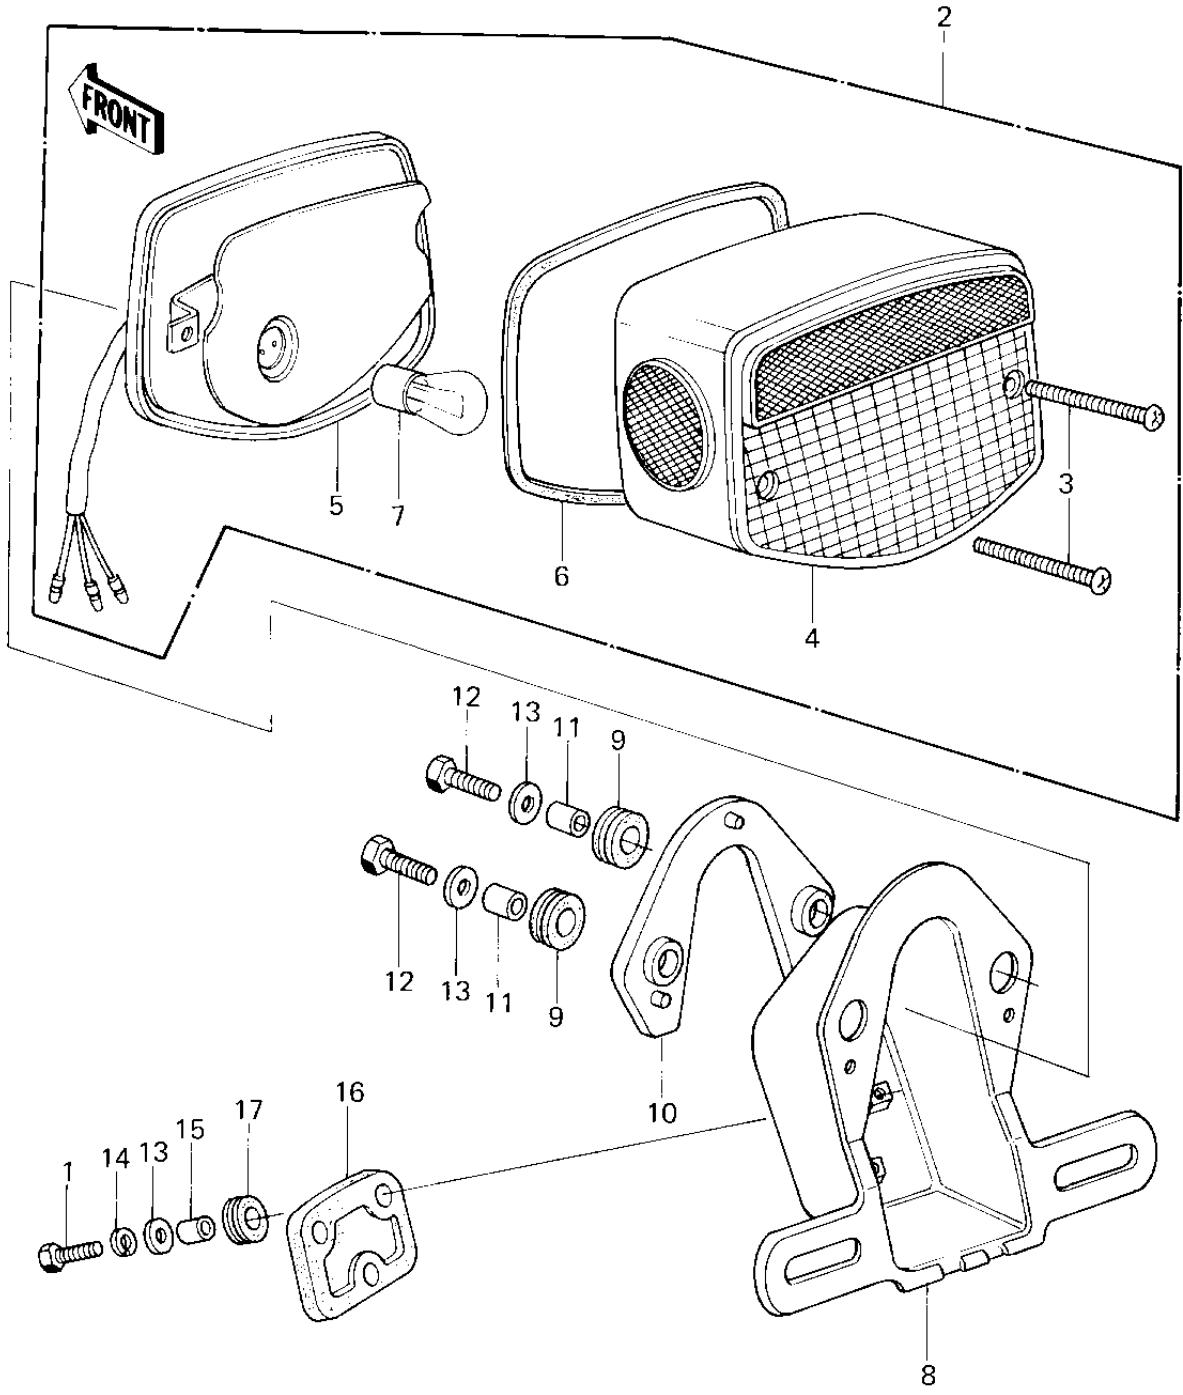

1980 KZ650-F1 PARTS DIAGRAM

TAILLIGHT

I

1980 KZ650-F1 PARTS LIST

TAILLIGHT

ITEM NAME	PART NUMBER	QUANTITY
BOLT-UPSET (Ref # 1)	112G0625	3
TAIL LAMP UNIT (Ref # 2)	23025-064	1
SCREW-PAN-CROS (Ref # 3)	220R0460	2
LENS,TAIL LAMP (Ref # 4)	23026-034	2
CASE,TAIL LIGHT (Ref # 5)	23027-041	1
GASKET,TAIL LENS (Ref # 6)	23028-021	1
BULB,12V 32/3CP (Ref # 7)	92069-059	1
BRACKET,LICENSE PLATE (Ref # 8)	23036-051	1
DAMPER RUBBER (Ref # 9)	23066-020	2
DAMPER RUBBER (Ref # 10)	23066-023	1
COLLAR,6.8X10X8.5 (Ref # 11)	92027-129	2
BOLT-UPSET (Ref # 12)	112G0618	2
WASHER 6.5X20X1.6T (Ref # 13)	92022-125	5
WASHER SPRING 6MM (Ref # 14)	461F0600	3
COLLAR 6.8X10X14.5 (Ref # 15)	92027-156	3
DAMPER RUBBER,RR FEND (Ref # 16)	35039-004	1
DAMPER RUBBER,RR FEND (Ref # 17)	92075-121	3