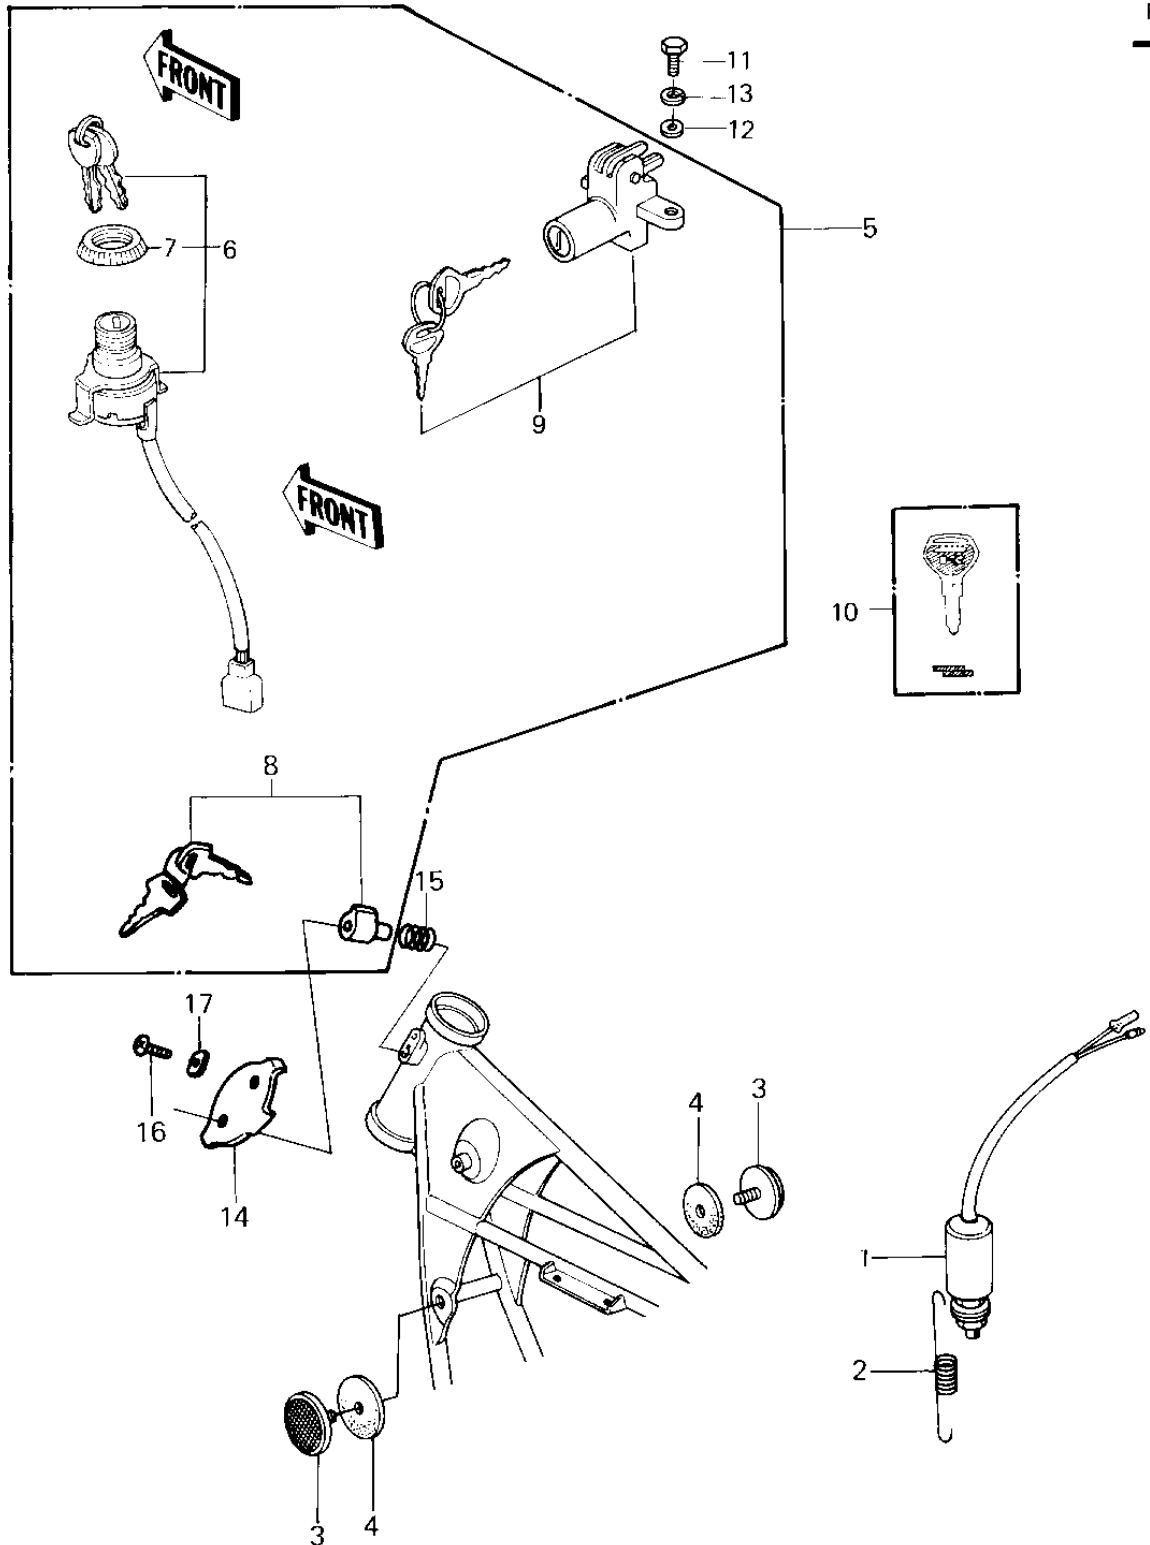

# 1980 KZ650-F1 PARTS DIAGRAM

IGNITION SWITCH/LOCKS/REFLECTORS

# 1980 KZ650-F1 PARTS LIST

## IGNITION SWITCH/LOCKS/REFLECTORS

ITEM NAME	PART NUMBER	QUANTITY
SWITCH-BRAKE LAMP (Ref # 1)	27010-017	1
SPRING BRAKE LAMP SW (Ref # 2)	27011-009	1
REFLECTOR,REFLEX (Ref # 3)	28012-016	2
DAMPER RUBBER,REFLECT (Ref # 4)	92094-011	2
LOCK SET,KZ650B3 (Ref # 5)	27004-5020	1
SWITCH ASSY,IGNITION (Ref # 6)	27005-5007	1
NUT,IGNITION SW LOCK (Ref # 7)	27007-004	1
LOCK-ASSY,STEERING (Ref # 8)	27016-5009	1
LOCK-ASSY,SEAT (Ref # 9)	27016-5010	1
KEY-LOCK,BLANK (Ref # 10)	27008-1103	(1
BOLT-UPSET 6X14 (Ref # 11)	112B0614	1
WASHER PLAIN 6MM (Ref # 12)	411B0600	1
WASHER SPRING 6MM (Ref # 13)	461F0600	1
CAP,STEERING LOCK (Ref # 14)	11012-1134	1
SPRING-STEERING LOCK (Ref # 15)	27032-001	1
SCREW-TAPPING (Ref # 16)	92008-007	1
WASHER (Ref # 17)	92097-003	1