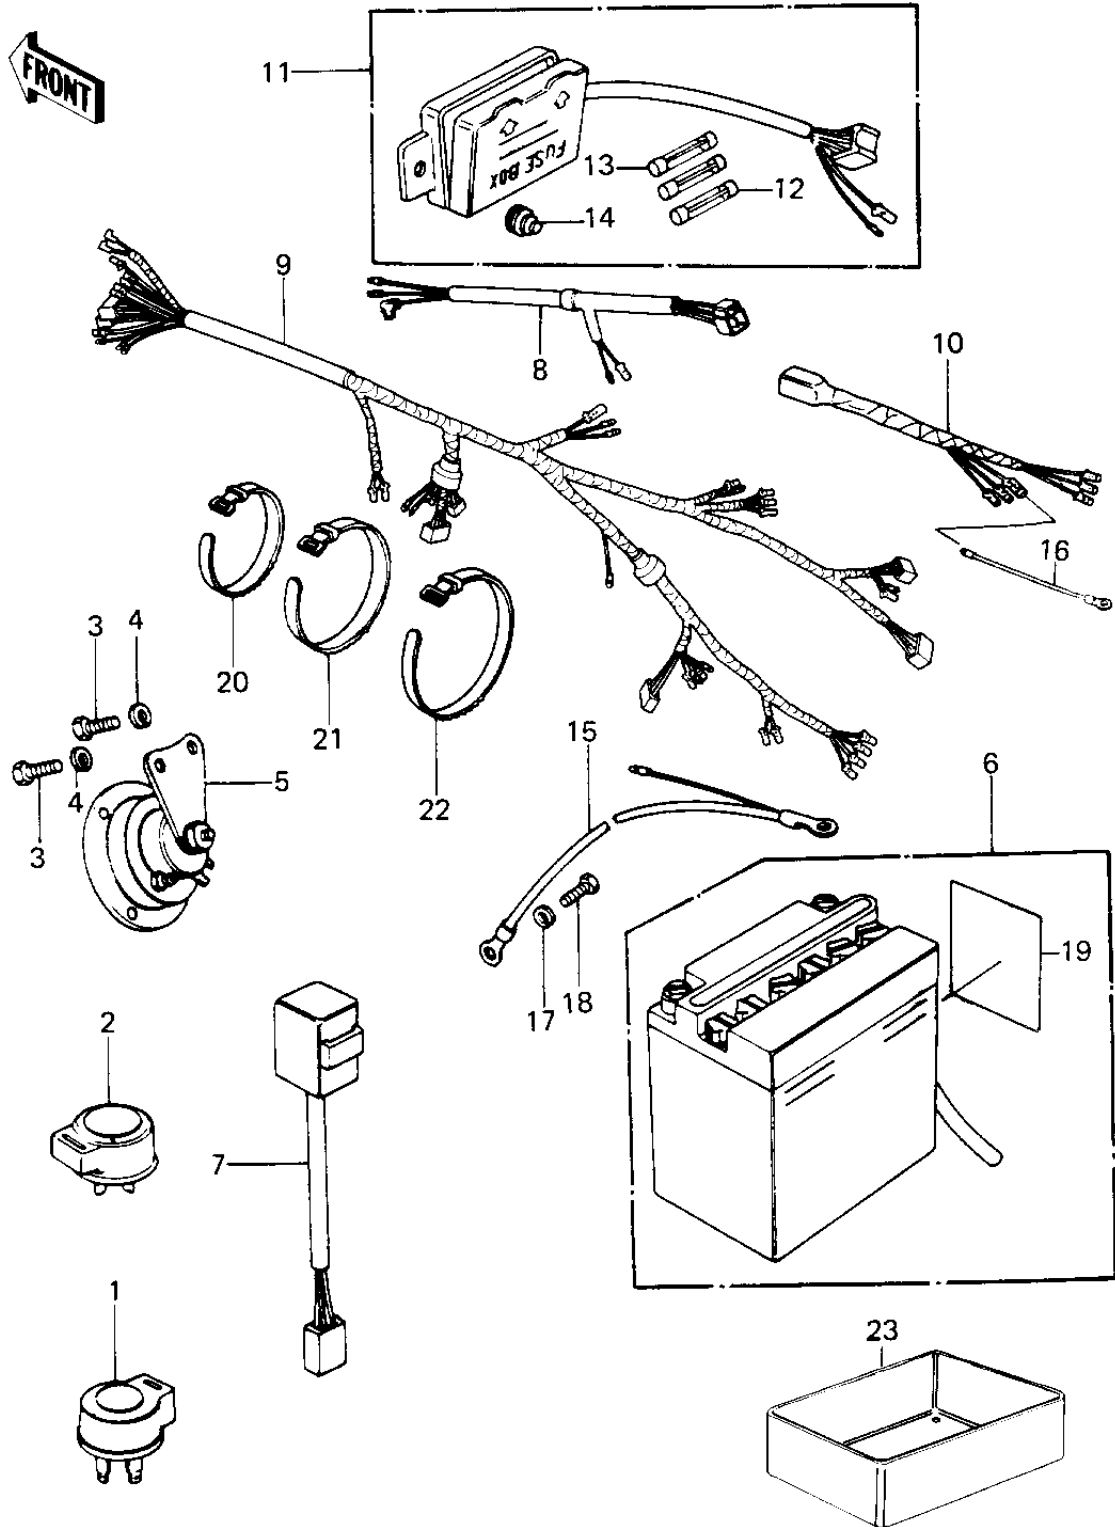

1980 KZ650-F1 PARTS DIAGRAM

CHASSIS ELECTRICAL EQUIPMENT

1980 KZ650-F1 PARTS LIST

CHASSIS ELECTRICAL EQUIPMENT

ITEM NAME	PART NUMBER	QUANTITY
RELAY-TURN SIGNAL (Ref # 1)	27002-011	1
RELAY,TURN SIGNAL (Ref # 2)	27002-016	1
BOLT-SMALL-UPSET,8X16 (Ref # 3)	115G0816	2
WASHER SPRING 8MM (Ref # 4)	461F0800	2
HORN (Ref # 5)	27003-076	1
BATTERY 12V11AH W/LA (Ref # 6)	26012-1010	1
SWITCH,OUTAGE,INDICTR (Ref # 7)	28019-001	1
HARNESS,CENTER (Ref # 8)	26001-1022	1
HARNESS,MAIN (Ref # 9)	26001-1131	1
WIRING HARNESS,REAR (Ref # 10)	26002-063	1
FUSE ASSY (Ref # 11)	26004-1002	1
FUSE 10A (Ref # 12)	26006-003	3
FUSE-20A (Ref # 13)	26006-005	2
DAMPER RUBBER,FUSE (Ref # 14)	92075-279	1
WIRE,BATTERY GROUND (Ref # 15)	26010-049	1
LEAD WIRE,SIGNAL LAMP (Ref # 16)	26011-063	2
WASHER SPRING 6MM (Ref # 17)	461F0600	1
BOLT,HEX HEAD,6MM (Ref # 18)	92001-137	1
LABEL-WARNING,BATTERY (Ref # 19)	56040-1036	1
BAND,SHORT (Ref # 20)	92072-030	4
BAND,MIDDLE (Ref # 21)	92072-031	1
BAND,WIRING HARNESS (Ref # 22)	92072-056	4
CASE,BATTERY (Ref # 23)	32099-015	1