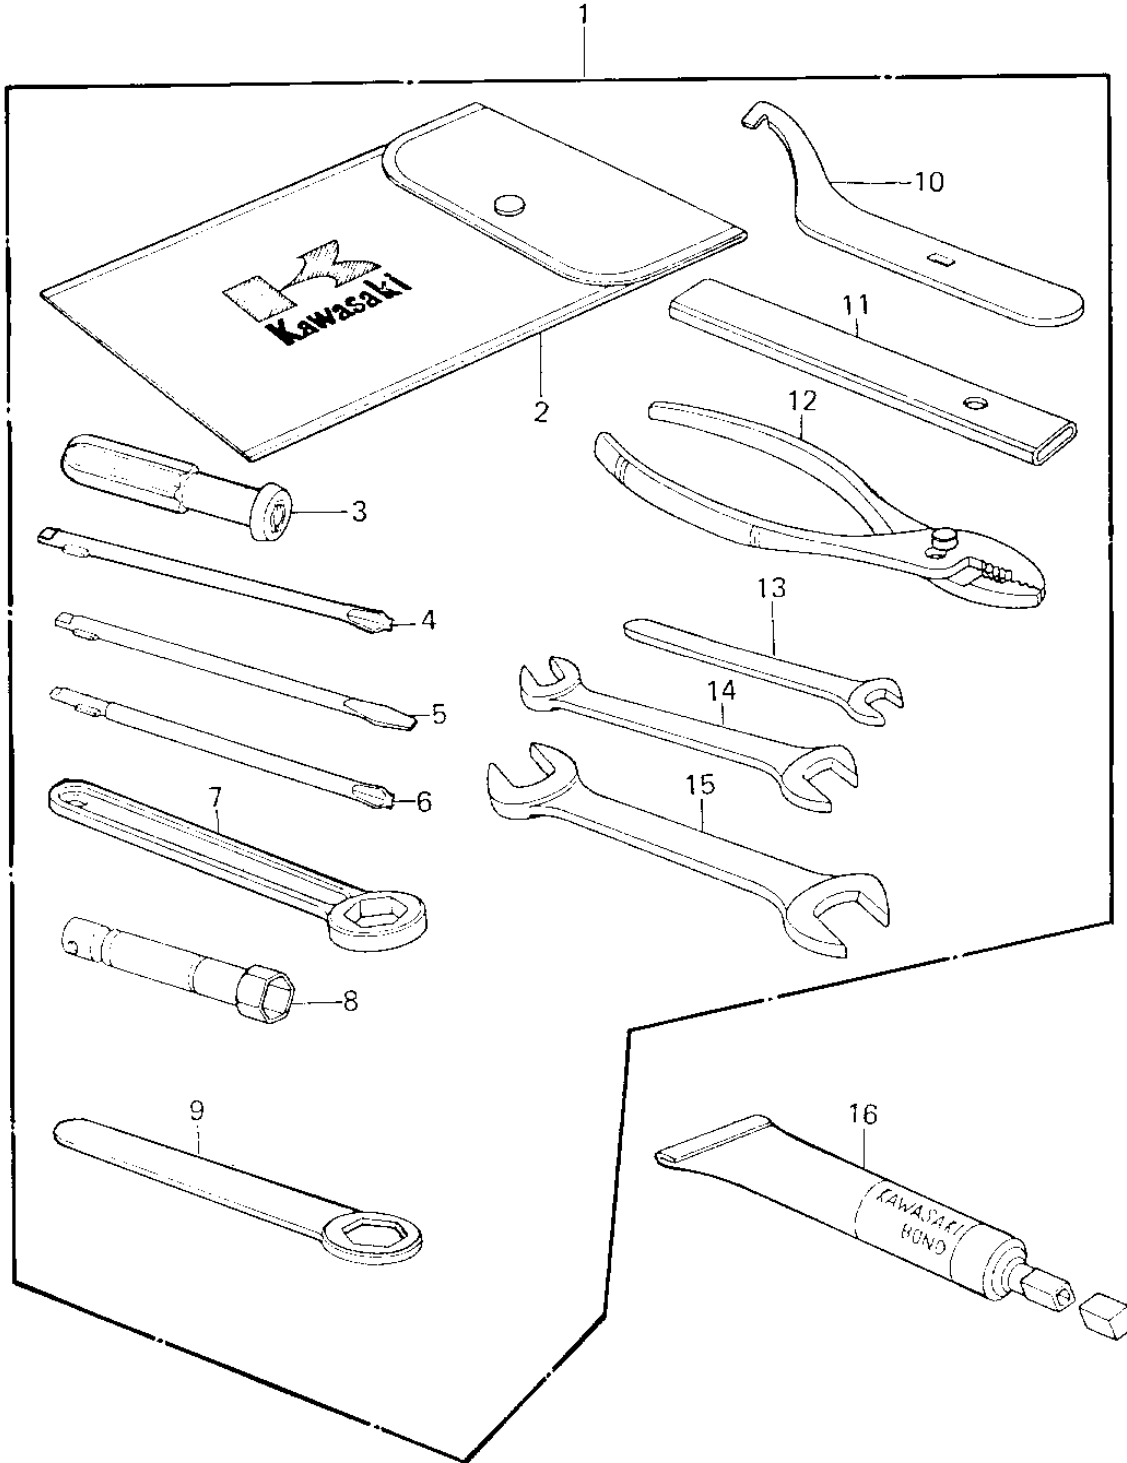

1980 KZ650-F1 PARTS DIAGRAM

OWNER TOOLS