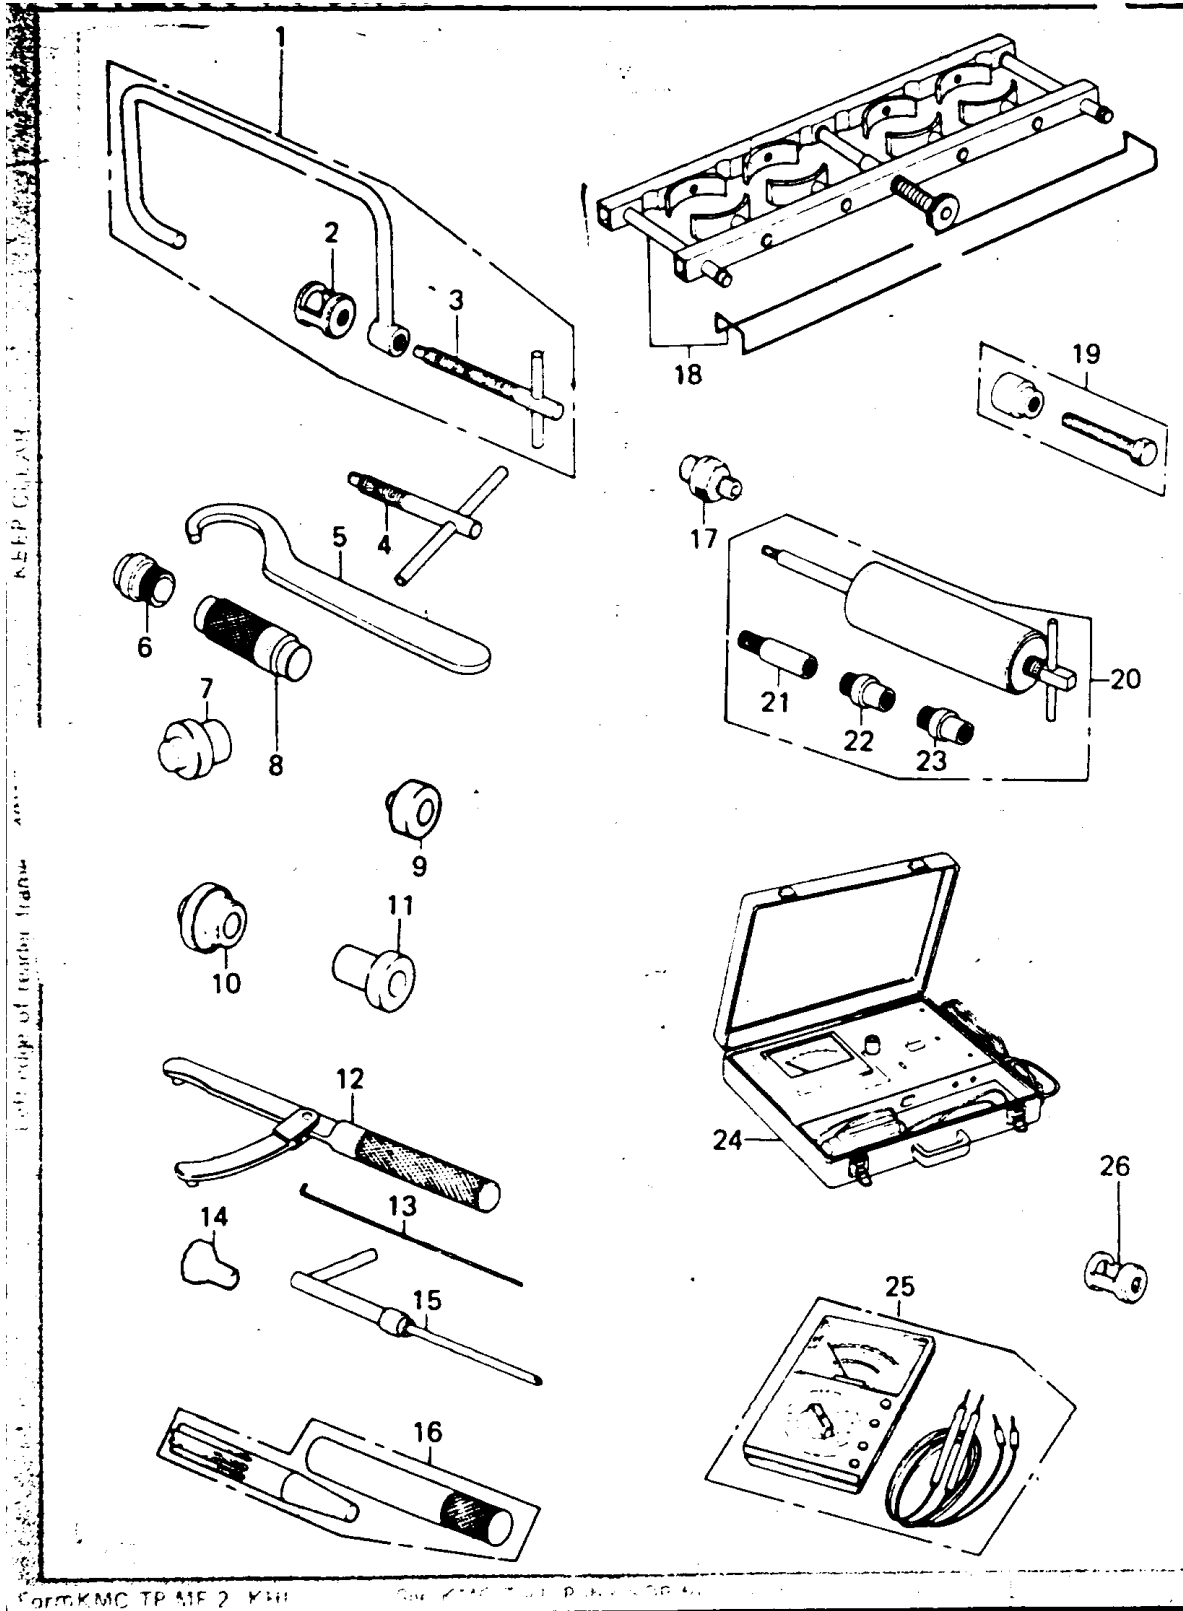

1980 KZ650-F1 PARTS DIAGRAM

SPECIAL SERVICE TOOLS "B"

Form KMC TP 41F 2 KH

See KZ650-F1 PARTS LIST FOR...

1980 KZ650-F1 PARTS LIST

SPECIAL SERVICE TOOLS "B"

ITEM NAME	PART NUMBER	QUANTITY
COMPRESSOR,VLV SPRING (Ref # 1)	57001-241	1
57001-246 (Canada) (Ref # 2)	57001-242	1
BOLT,VALVE COMPRESER (Ref # 3)	57001-244	1
57001-1216 (Canada) (Ref # 4)	57001-254	1
HOLDER,DYNAMO ROTOR (Ref # 5)	57001-255	1
*** N.L.A.*** (Canada) (Ref # 6)	57001-265	1
GUIDE,SHFT SFT OIL SE (Ref # 7)	57001-266	1
57001-1129 (Canada) (Ref # 8)	57001-286	1
57001-1129 (Canada) (Ref # 9)	57001-290	1
*** N.L.A.*** (Canada) (Ref # 10)	57001-296	1
*** N.L.A.*** (Canada) (Ref # 11)	57001-297	1
57001-1343 (Canada) (Ref # 12)	57001-306	1
*** N.L.A.*** (Canada) (Ref # 13)	57001-309	1
ADAPTER,2ND GEAR PULR (Ref # 14)	57001-317	1
ADJUSTER BALANCE (Ref # 15)	57001-351	1
*** N.L.A.*** (Canada) (Ref # 16)	57001-380	1
57001-1278 (Canada) (Ref # 17)	57001-403	1
COMPRESSOR-PSTN RING (Ref # 18)	57001-531	1
PUSHER, SECONDARY GEAR (Ref # 19)	57001-535	1
PULLER-PISTON PIN (Ref # 20)	57001-910	1
ADAPTER A,PIN PULLER (Canada) (Ref # 21)	57001-912	(1
ADAPTER B, PIN PULLER (Ref # 22)	57001-913	(1
ADAPTER C,PIN PULLER (Ref # 23)	57001-914	1
*** N.L.A.*** (Canada) (Ref # 24)	57001-980	1
MULTIMETER (Ref # 25)	57001-983	1
ADAPTER,VLV COMPRESR (Ref # 26)	57001-243	1