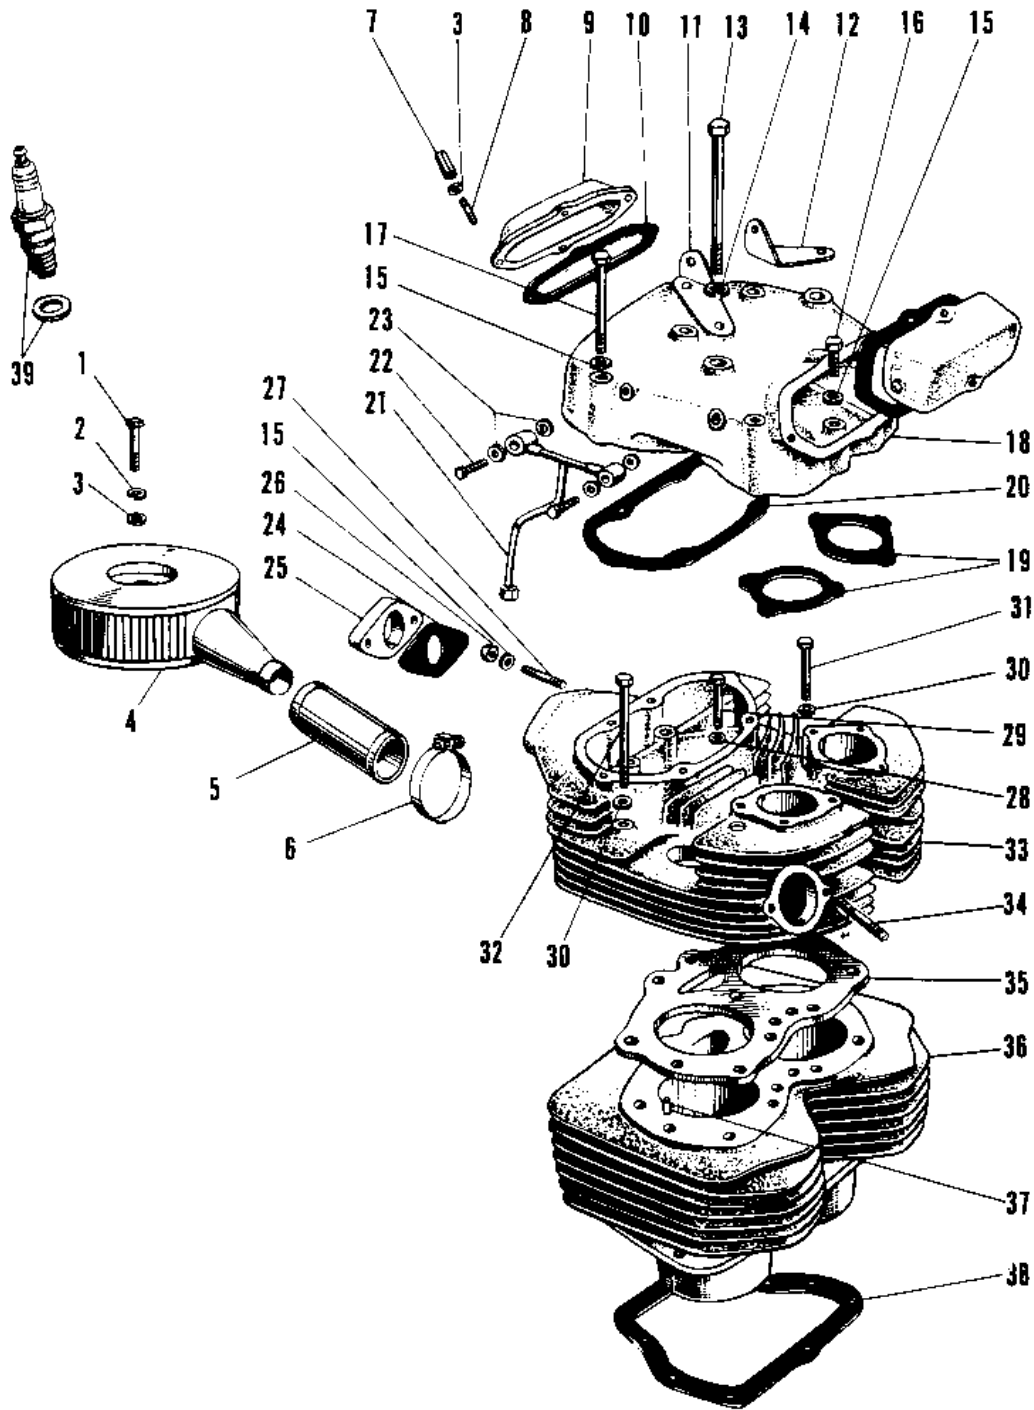

1968 Commander PARTS DIAGRAM

CYLINDER HEAD/CYLINDER (W1/W1SS)