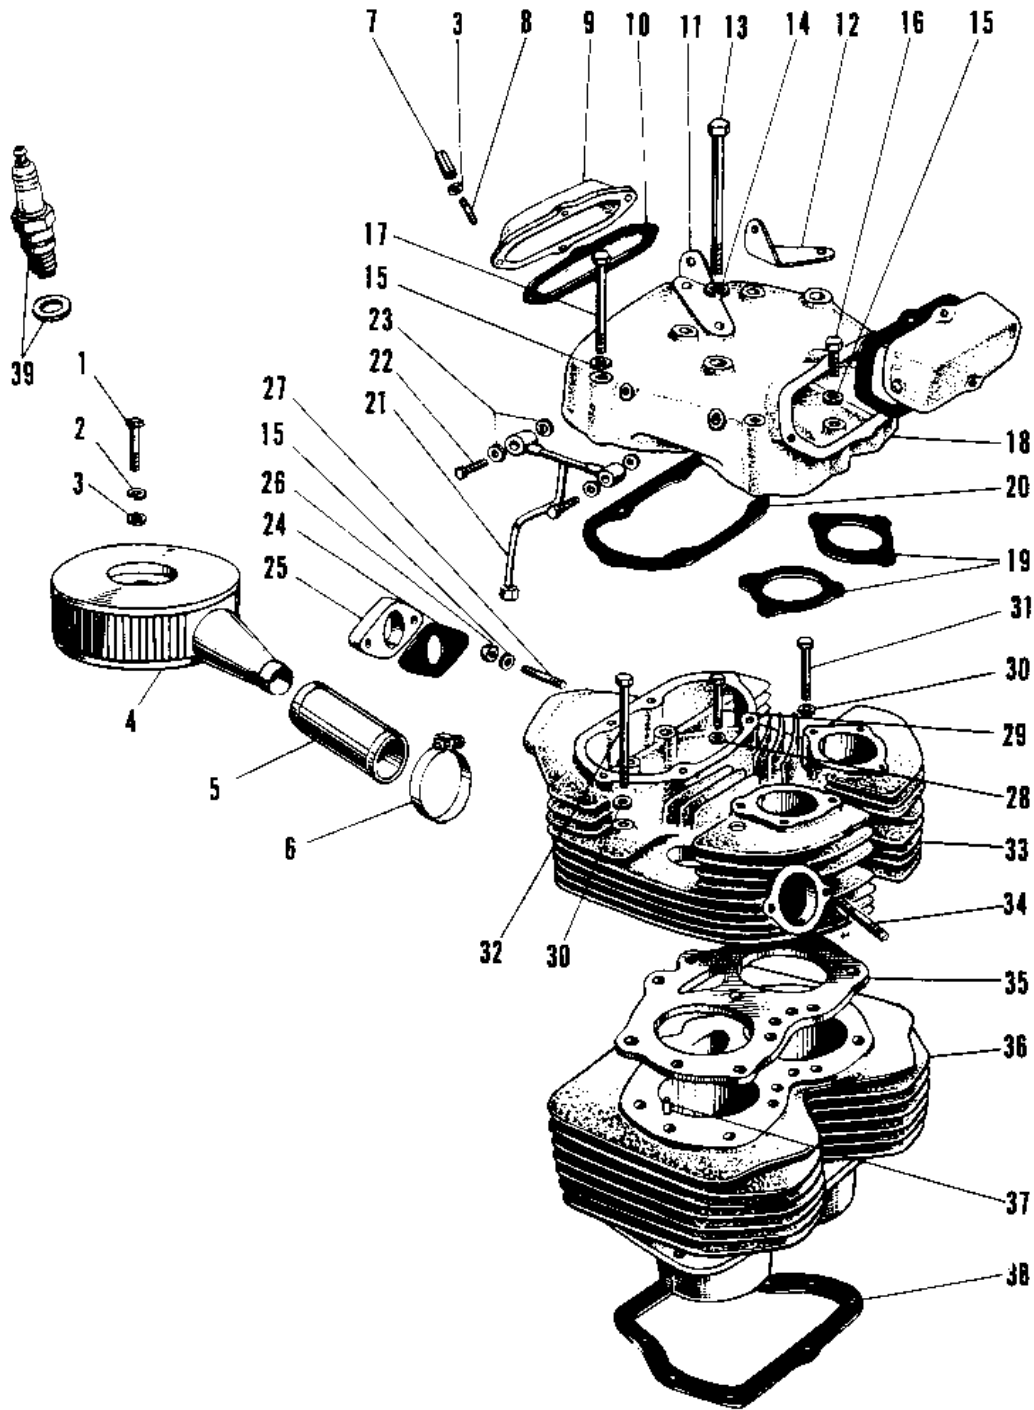

1969 Commander PARTS DIAGRAM

CYLINDER HEAD/CYLINDER (W1/W1SS)