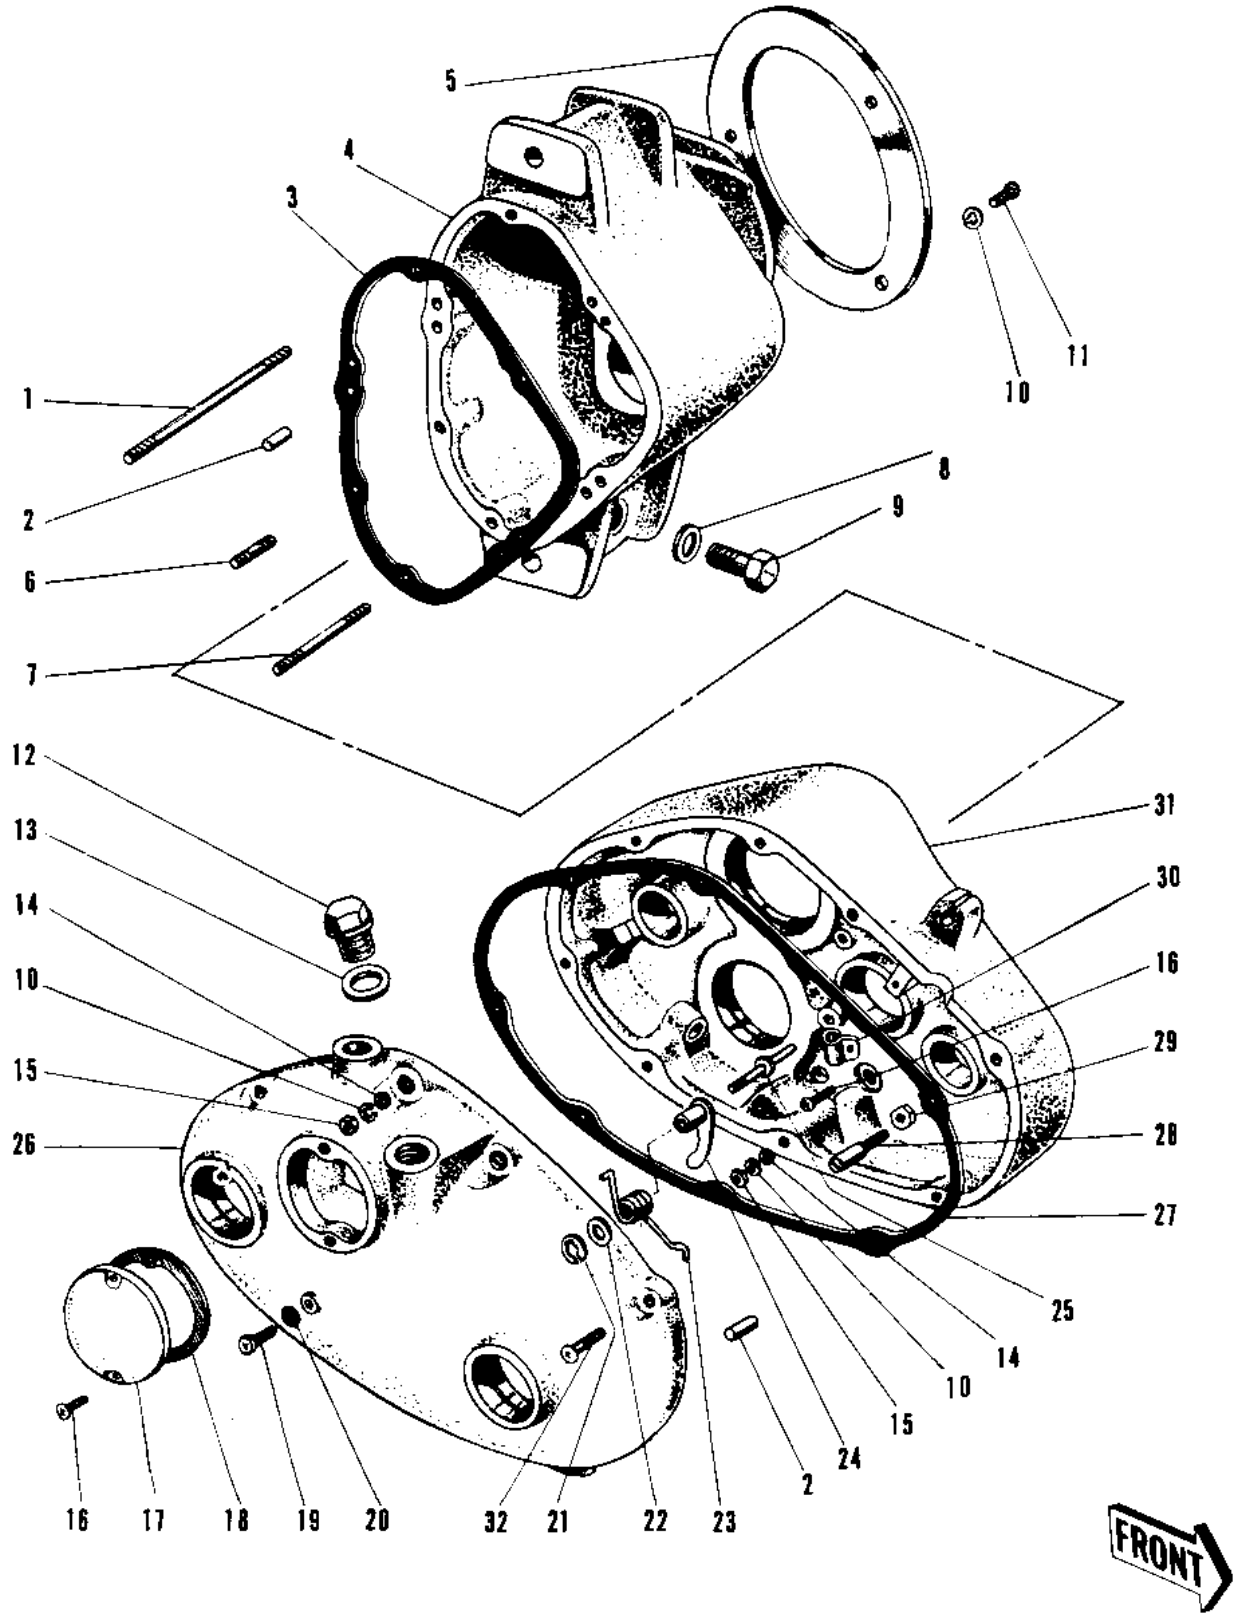

# 1968 W1SS PARTS DIAGRAM

TRANSMISSION CASE/GEAR CASE

# 1968 W1SS PARTS LIST

## TRANSMISSION CASE/GEAR CASE

ITEM NAME	PART NUMBER	QUANTITY
STUD 6X78 (Ref # 1)	92004-015	1
PIN DOWEL 8X14 (Ref # 2)	552A0814	4
GASKET GEAR BOX (Ref # 3)	14058-001	1
GEAR BOX (Ref # 4)	14054-001	1
PLATE DUST SHIELD (Ref # 5)	14061-001	1
STUD (Ref # 6)	172G0618	5
STUD 6X50 (Ref # 7)	172G0650	1
GASKET DRAIN PLUG (Ref # 8)	92065-036	1
BOLT,HEX HEAD,10X14 (Ref # 9)	113G1014	1
WASHER SPRING 6MM (Ref # 10)	461F0600	10
BOLT,6X10 (Ref # 11)	112G0610	3
PLUG OIL FILLER (Ref # 12)	92066-009	1
GASKET OIL FILER PLUG (Ref # 13)	92065-034	1
WASHER PLAIN 6MM (Ref # 14)	410B0600	7
NUT 6MM (Ref # 15)	311B0600	7
SCREW PAN HEAD 6X12 (Ref # 16)	220B0612	2
UNAVAILABLE IN PRICE BOOK (Ref # 17)	14040-002	(1
CAP HOLE (Ref # 17)	14028-004	1
GASKET HOLE CAP (Ref # 18)	14049-003	1
SCREW PAN HEAD 6X8 (Ref # 19)	220B0608	2
GASKET OIL LEVEL SCRW (Ref # 20)	92065-035	1
CIRCLIP 6MM (Ref # 21)	482J6000	1
WASHER CHNG DRUM LEV (Ref # 22)	92022-091	1
SPRING CHNG DRUM LEV (Ref # 23)	92083-008	1
LEVER GEAR CHNG DRUM (Ref # 24)	13168-009	1
PIN CHANGE DRUM LEVER (Ref # 25)	92043-018	1
COVER MISSION CASE (Ref # 26)	14056-001	1
GASKET MISSION CASE (Ref # 27)	14058-002	1
PIN CHANG PEDAL SPRNG (Ref # 28)	92043-014	1

## TRANSMISSION CASE/GEAR CASE

ITEM NAME	PART NUMBER	QUANTITY
NUT 6MM (Ref # 29)	312B0600	1
CLAMP NEUTRAL SW CORD (Ref # 30)	14062-001	1
CASE TRANSMISSION (Ref # 31)	14055-001	1
SCREW PAN HEAD 6X20 (Ref # 32)	220B0620	7