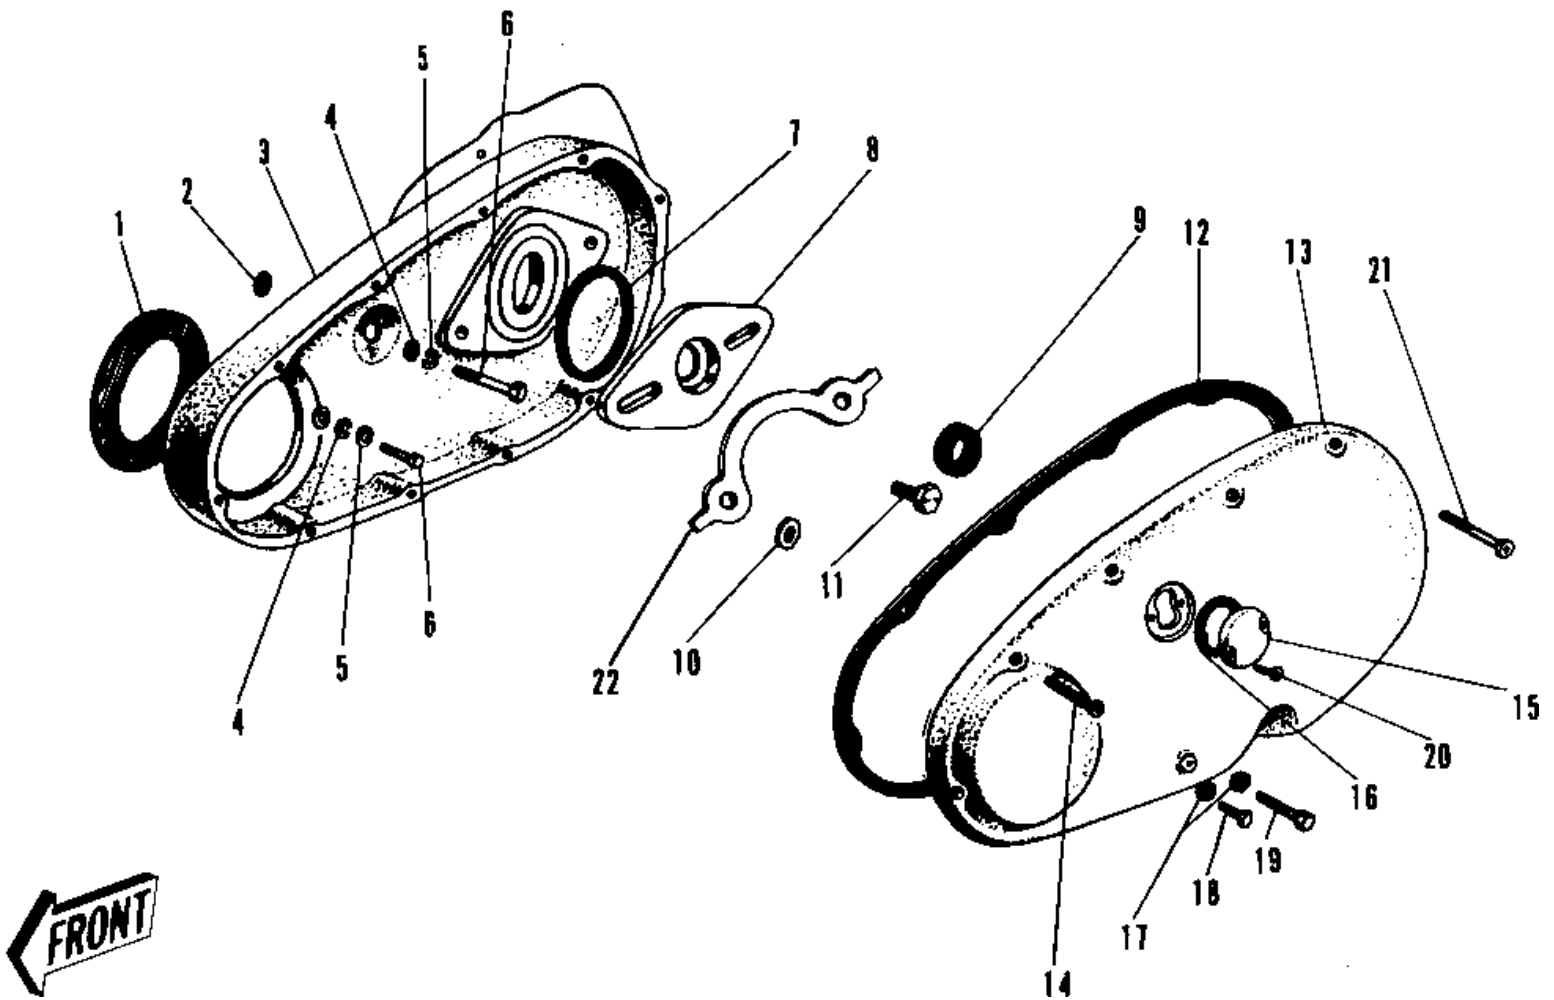

1968 W1SS PARTS DIAGRAM

PRIMARY CHAIN CASE

1968 W1SS PARTS LIST

PRIMARY CHAIN CASE

ITEM NAME	PART NUMBER	QUANTITY
GASKET FR CHAIN CASE (Ref # 1)	14016-001	1
GASKET (Ref # 2)	92065-033	1
CASE FRONT CHAIN (Ref # 3)	14005-001	1
WASHER PLAIN 8MM (Ref # 4)	410B0800	5
WASHER SPRING 8MM (Ref # 5)	461F0800	5
BOLT HEX HEAD 8X28 (Ref # 6)	114G0828	(5)
BOLT-SMALL-UPSET 8X25 (Ref # 6)	115G0825	5
SEAL FRONT CHAIN CASE (Ref # 7)	14012-001	1
PLATE SEAL (Ref # 8)	14011-001	1
OIL SEAL TC26388 (Ref # 9)	92052-008	1
92022-101 (Canada) (Ref # 10)	92022-092	(2)
WASHER SEAL PLATE (Ref # 10)	92022-101	2
BOLT SEAL PLATE (Ref # 11)	92001-068	2
GASKET-CHAIN CASE COV (Ref # 12)	14045-011	1
COVER FRNT CHAIN CASE (Ref # 13)	14031-024	1
SCREW PAN HEAD 6X40 (Ref # 14)	220B0640	5
UNAVAILABLE IN PRICE BOOK (Ref # 15)	14040-002	(1)
CAP HOLE (Ref # 15)	14028-004	1
GASKET HOLE CAP (Ref # 16)	14049-003	1
GASKET 8MM (Ref # 17)	751P0800	(2)
WASHER PLAIN 87M (Ref # 17)	92022-154	2
BOLT SMALL (Ref # 18)	114G0812	1
BOLT HEX HEAD 8X70 (Ref # 19)	114B0870	1
SCREW PAN HEAD 6X14 (Ref # 20)	220B0614	2
SCREW PAN HEAD 6X70 (Ref # 21)	220B0670	5
WASHER LOCK (Ref # 22)	92088-001	1