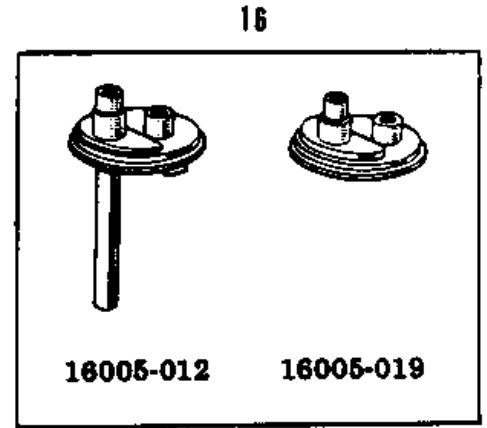

1966 W1 PARTS DIAGRAM

CARBURETOR (W1/W1SS)

1966 W1 PARTS LIST

CARBURETOR (W1/W1SS)

ITEM NAME	PART NUMBER	QUANTITY
CARBURETOR ASSY (Ref # 1~28)	16001-057	1
SPRING AIR SHUTTER (Ref # 1)	16040-003	1
SHUTTER AIR (Ref # 2)	16041-003	1
BOLT BANJO (Ref # 3)	92060-006	1
GASKET,10,2X15X1.5T (Ref # 4)	11009-1146	2
SCREW PILOT AIR ADJST (Ref # 5)	16014-008	1
SPRING,THROTTLE ADJST (Ref # 6)	16022-010	1
SPRING THR STOP SCREW (Ref # 7)	16022-005	1
SCREW THROTTLE STOP (Ref # 8)	16021-007	1
WASHER FLOAT VLV SEAT (Ref # 9)	16029-005	1
FLOAT VALVE ASSY (Ref # 10)	16030-006	1
FLOAT PIN (Ref # 11)	16032-003	1
FLOAT (Ref # 12)	16031-009	1
CABLE ADJUSTER (Ref # 13)	16002-002	2
NUT CABLE ADJUST LOCK (Ref # 14)	16003-004	2
CAP MIXING CHAMBER (Ref # 15)	16004-007	1
TOP MIXING CHAMBER (Ref # 16)	16005-012	1
TOP MIXING CHAMBER (Ref # 16)	16005-019	1
SPRING THROTTLE VALVE (Ref # 17)	16006-009	1
SPRING SEAT THRTL VLV (Ref # 18)	16007-011	(1
SPRING SEAT THRTL VLV (Ref # 18)	16007-011	1
CIRCLIP (Ref # 19)	16008-010	1
JET NEEDLE 5L1 (Ref # 20)	16009-017	1
VALVE THROTTLE CA 2.0 (Ref # 21)	16025-017	1
"O" RING,MANIFOLD (Ref # 22)	16038-006	1
PILOT JET #50 (Ref # 23)	92064-007	1
NEEDLE JET P-O (Ref # 24)	16017-021	1
MAIN JET NO 440A (Ref # 25)	92063-039	1
GASKET FLOAT CHAMBER (Ref # 26)	16019-009	1

1966 W1 PARTS LIST

CARBURETOR (W1/W1SS)

ITEM NAME	PART NUMBER	QUANTITY
SCREW FLOAT CHAMBER (Ref # 27)	16033-007	4
GUIDE AIR SHUTTER (Ref # 28)	16045-002	1