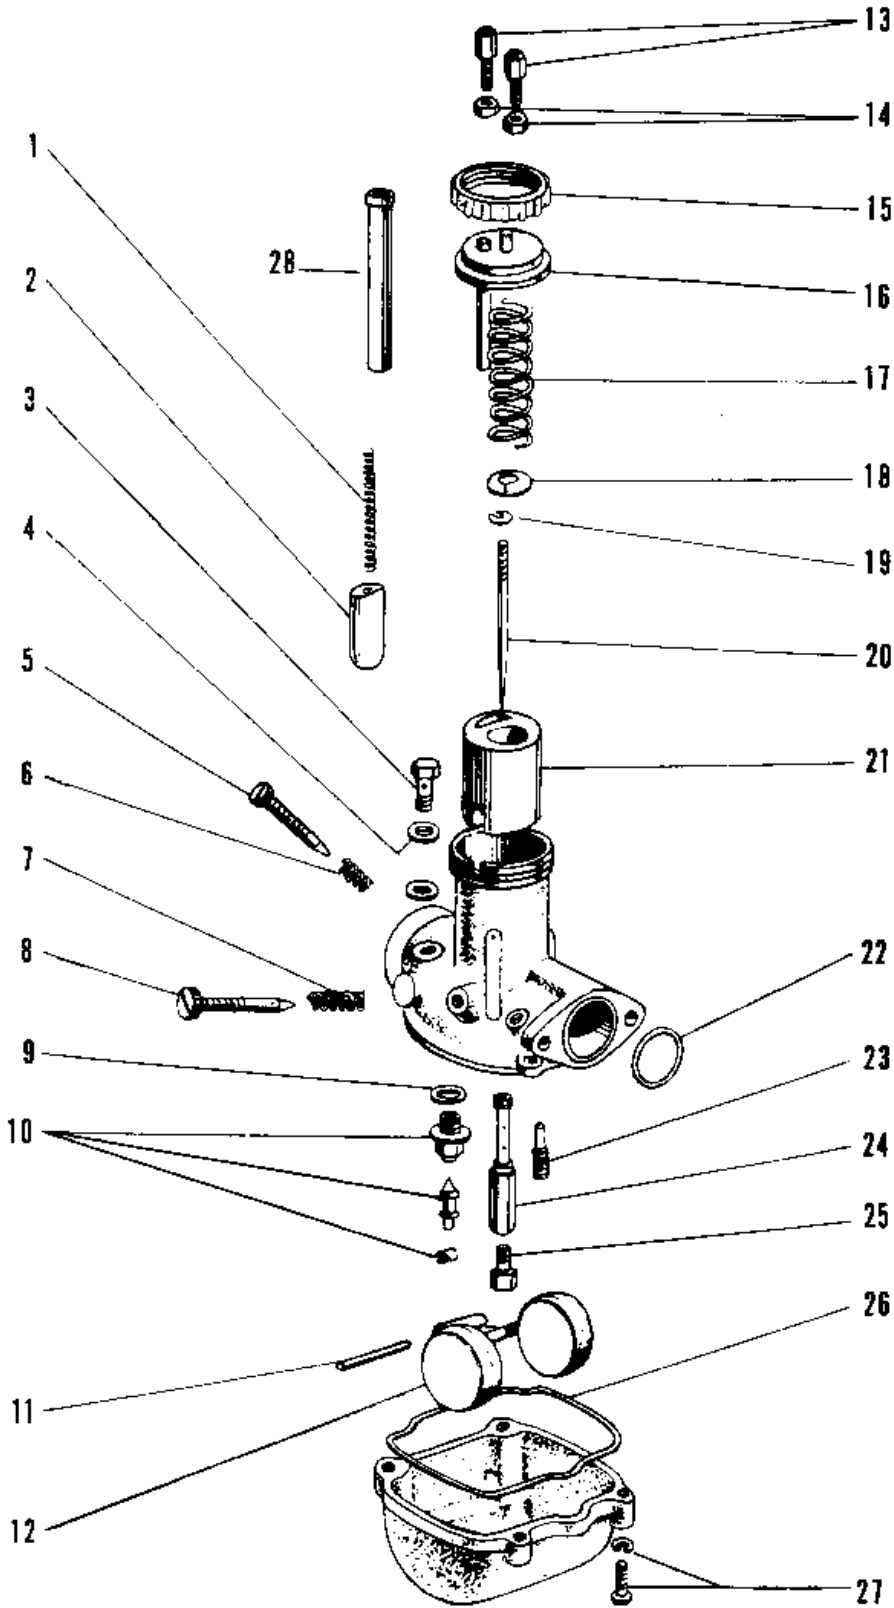

1966 W1 PARTS DIAGRAM

CARBURETOR (W1/W1SS)

1966 W1 PARTS LIST

CARBURETOR (W1/W1SS)

ITEM NAME	PART NUMBER	QUANTITY
CARBURETOR ASSY (Ref # 1~28)	16001-057	1
SPRING AIR SHUTTER (Ref # 1)	16040-003	1
SHUTTER AIR (Ref # 2)	16041-003	1
BOLT BANJO (Ref # 3)	92060-006	1
GASKET,10,2X15X1.5T (Ref # 4)	11009-1146	2
SCREW PILOT AIR ADJST (Ref # 5)	16014-008	1
SPRING,THROTTLE ADJST (Ref # 6)	16022-010	1
SPRING THR STOP SCREW (Ref # 7)	16022-005	1
SCREW THROTTLE STOP (Ref # 8)	16021-007	1
WASHER FLOAT VLV SEAT (Ref # 9)	16029-005	1
FLOAT VALVE ASSY (Ref # 10)	16030-006	1
FLOAT PIN (Ref # 11)	16032-003	1
FLOAT (Ref # 12)	16031-009	1
CABLE ADJUSTER (Ref # 13)	16002-002	2
NUT CABLE ADJUST LOCK (Ref # 14)	16003-004	2
CAP MIXING CHAMBER (Ref # 15)	16004-007	1
TOP MIXING CHAMBER (Ref # 16)	16005-012	1
TOP MIXING CHAMBER (Ref # 16)	16005-019	1
SPRING THROTTLE VALVE (Ref # 17)	16006-009	1
SPRING SEAT THRTL VLV (Ref # 18)	16007-011	(1
SPRING SEAT THRTL VLV (Ref # 18)	16007-011	1
CIRCLIP (Ref # 19)	16008-010	1
JET NEEDLE 5L1 (Ref # 20)	16009-017	1
VALVE THROTTLE CA 2.0 (Ref # 21)	16025-017	1
"O" RING,MANIFOLD (Ref # 22)	16038-006	1
PILOT JET #50 (Ref # 23)	92064-007	1
NEEDLE JET P-O (Ref # 24)	16017-021	1
MAIN JET NO 440A (Ref # 25)	92063-039	1
GASKET FLOAT CHAMBER (Ref # 26)	16019-009	1

1966 W1 PARTS LIST

CARBURETOR (W1/W1SS)

ITEM NAME	PART NUMBER	QUANTITY
SCREW FLOAT CHAMBER (Ref # 27)	16033-007	4
GUIDE AIR SHUTTER (Ref # 28)	16045-002	1