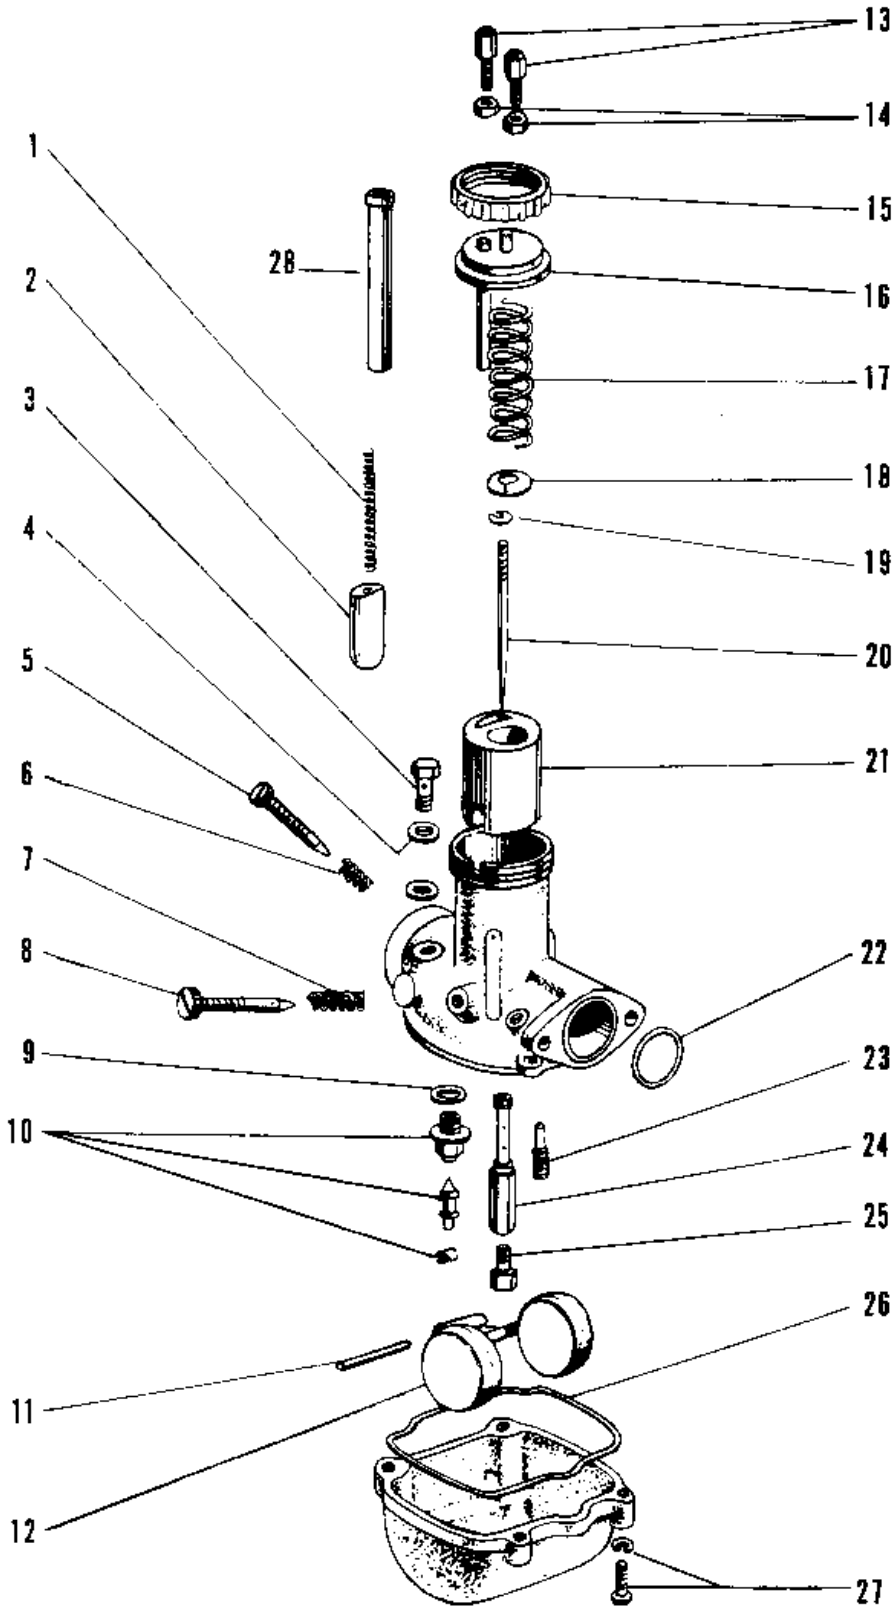

1969 W1SS PARTS DIAGRAM

CARBURETOR (W1/W1SS)

1969 W1SS PARTS LIST

CARBURETOR (W1/W1SS)

ITEM NAME	PART NUMBER	QUANTITY
CARBURETOR ASSY (Ref # 1~28)	16001-057	1
SPRING AIR SHUTTER (Ref # 1)	16040-003	1
SHUTTER AIR (Ref # 2)	16041-003	1
BOLT BANJO (Ref # 3)	92060-006	1
GASKET,10,2X15X1.5T (Ref # 4)	11009-1146	2
SCREW PILOT AIR ADJST (Ref # 5)	16014-008	1
SPRING,THROTTLE ADJST (Ref # 6)	16022-010	1
SPRING THR STOP SCREW (Ref # 7)	16022-005	1
SCREW THROTTLE STOP (Ref # 8)	16021-007	1
WASHER FLOAT VLV SEAT (Ref # 9)	16029-005	1
FLOAT VALVE ASSY (Ref # 10)	16030-006	1
FLOAT PIN (Ref # 11)	16032-003	1
FLOAT (Ref # 12)	16031-009	1
CABLE ADJUSTER (Ref # 13)	16002-002	2
NUT CABLE ADJUST LOCK (Ref # 14)	16003-004	2
CAP MIXING CHAMBER (Ref # 15)	16004-007	1
TOP MIXING CHAMBER (Ref # 16)	16005-012	1
TOP MIXING CHAMBER (Ref # 16)	16005-019	1
SPRING THROTTLE VALVE (Ref # 17)	16006-009	1
SPRING SEAT THRTL VLV (Ref # 18)	16007-011	(1
SPRING SEAT THRTL VLV (Ref # 18)	16007-011	1
CIRCLIP (Ref # 19)	16008-010	1
JET NEEDLE 5L1 (Ref # 20)	16009-017	1
VALVE THROTTLE CA 2.0 (Ref # 21)	16025-017	1
"O" RING,MANIFOLD (Ref # 22)	16038-006	1
PILOT JET #50 (Ref # 23)	92064-007	1
NEEDLE JET P-O (Ref # 24)	16017-021	1
MAIN JET NO 440A (Ref # 25)	92063-039	1
GASKET FLOAT CHAMBER (Ref # 26)	16019-009	1

1969 W1SS PARTS LIST

CARBURETOR (W1/W1SS)

ITEM NAME	PART NUMBER	QUANTITY
SCREW FLOAT CHAMBER (Ref # 27)	16033-007	4
GUIDE AIR SHUTTER (Ref # 28)	16045-002	1