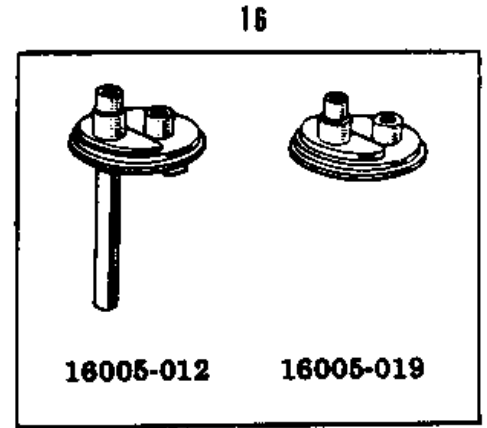

1969 W1SS PARTS DIAGRAM

CARBURETOR (W1/W1SS)

1969 W1SS PARTS LIST

CARBURETOR (W1/W1SS)

ITEM NAME	PART NUMBER	QUANTITY
CARBURETOR ASSY (Ref # 1~28)	16001-057	1
SPRING AIR SHUTTER (Ref # 1)	16040-003	1
SHUTTER AIR (Ref # 2)	16041-003	1
BOLT BANJO (Ref # 3)	92060-006	1
GASKET,10,2X15X1.5T (Ref # 4)	11009-1146	2
SCREW PILOT AIR ADJST (Ref # 5)	16014-008	1
SPRING,THROTTLE ADJST (Ref # 6)	16022-010	1
SPRING THR STOP SCREW (Ref # 7)	16022-005	1
SCREW THROTTLE STOP (Ref # 8)	16021-007	1
WASHER FLOAT VLV SEAT (Ref # 9)	16029-005	1
FLOAT VALVE ASSY (Ref # 10)	16030-006	1
FLOAT PIN (Ref # 11)	16032-003	1
FLOAT (Ref # 12)	16031-009	1
CABLE ADJUSTER (Ref # 13)	16002-002	2
NUT CABLE ADJUST LOCK (Ref # 14)	16003-004	2
CAP MIXING CHAMBER (Ref # 15)	16004-007	1
TOP MIXING CHAMBER (Ref # 16)	16005-012	1
TOP MIXING CHAMBER (Ref # 16)	16005-019	1
SPRING THROTTLE VALVE (Ref # 17)	16006-009	1
SPRING SEAT THRTL VLV (Ref # 18)	16007-011	(1
SPRING SEAT THRTL VLV (Ref # 18)	16007-011	1
CIRCLIP (Ref # 19)	16008-010	1
JET NEEDLE 5L1 (Ref # 20)	16009-017	1
VALVE THROTTLE CA 2.0 (Ref # 21)	16025-017	1
"O" RING,MANIFOLD (Ref # 22)	16038-006	1
PILOT JET #50 (Ref # 23)	92064-007	1
NEEDLE JET P-O (Ref # 24)	16017-021	1
MAIN JET NO 440A (Ref # 25)	92063-039	1
GASKET FLOAT CHAMBER (Ref # 26)	16019-009	1

1969 W1SS PARTS LIST

CARBURETOR (W1/W1SS)

ITEM NAME	PART NUMBER	QUANTITY
SCREW FLOAT CHAMBER (Ref # 27)	16033-007	4
GUIDE AIR SHUTTER (Ref # 28)	16045-002	1