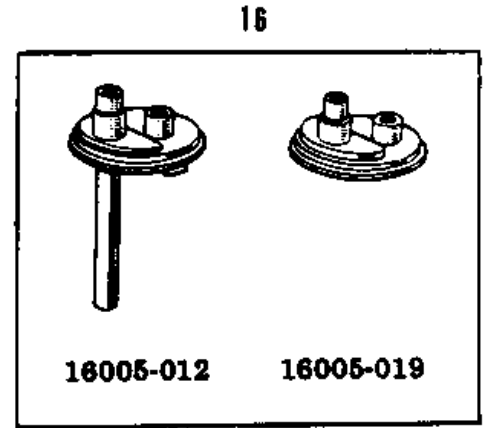

1969 Commander PARTS DIAGRAM

CARBURETOR (W1/W1SS)

1969 Commander PARTS LIST

CARBURETOR (W1/W1SS)

ITEM NAME	PART NUMBER	QUANTITY
CARBURETOR ASSY (Ref # 1~28)	16001-057	1
SPRING AIR SHUTTER (Ref # 1)	16040-003	1
SHUTTER AIR (Ref # 2)	16041-003	1
BOLT BANJO (Ref # 3)	92060-006	1
GASKET,10,2X15X1.5T (Ref # 4)	11009-1146	2
SCREW PILOT AIR ADJST (Ref # 5)	16014-008	1
SPRING,THROTTLE ADJST (Ref # 6)	16022-010	1
SPRING THR STOP SCREW (Ref # 7)	16022-005	1
SCREW THROTTLE STOP (Ref # 8)	16021-007	1
WASHER FLOAT VLV SEAT (Ref # 9)	16029-005	1
FLOAT VALVE ASSY (Ref # 10)	16030-006	1
FLOAT PIN (Ref # 11)	16032-003	1
FLOAT (Ref # 12)	16031-009	1
CABLE ADJUSTER (Ref # 13)	16002-002	2
NUT CABLE ADJUST LOCK (Ref # 14)	16003-004	2
CAP MIXING CHAMBER (Ref # 15)	16004-007	1
TOP MIXING CHAMBER (Ref # 16)	16005-012	1
TOP MIXING CHAMBER (Ref # 16)	16005-019	1
SPRING THROTTLE VALVE (Ref # 17)	16006-009	1
SPRING SEAT THRTL VLV (Ref # 18)	16007-011	(1
SPRING SEAT THRTL VLV (Ref # 18)	16007-011	1
CIRCLIP (Ref # 19)	16008-010	1
JET NEEDLE 5L1 (Ref # 20)	16009-017	1
VALVE THROTTLE CA 2.0 (Ref # 21)	16025-017	1
"O" RING,MANIFOLD (Ref # 22)	16038-006	1
PILOT JET #50 (Ref # 23)	92064-007	1
NEEDLE JET P-O (Ref # 24)	16017-021	1
MAIN JET NO 440A (Ref # 25)	92063-039	1
GASKET FLOAT CHAMBER (Ref # 26)	16019-009	1

1969 Commander PARTS LIST

CARBURETOR (W1/W1SS)

ITEM NAME	PART NUMBER	QUANTITY
SCREW FLOAT CHAMBER (Ref # 27)	16033-007	4
GUIDE AIR SHUTTER (Ref # 28)	16045-002	1