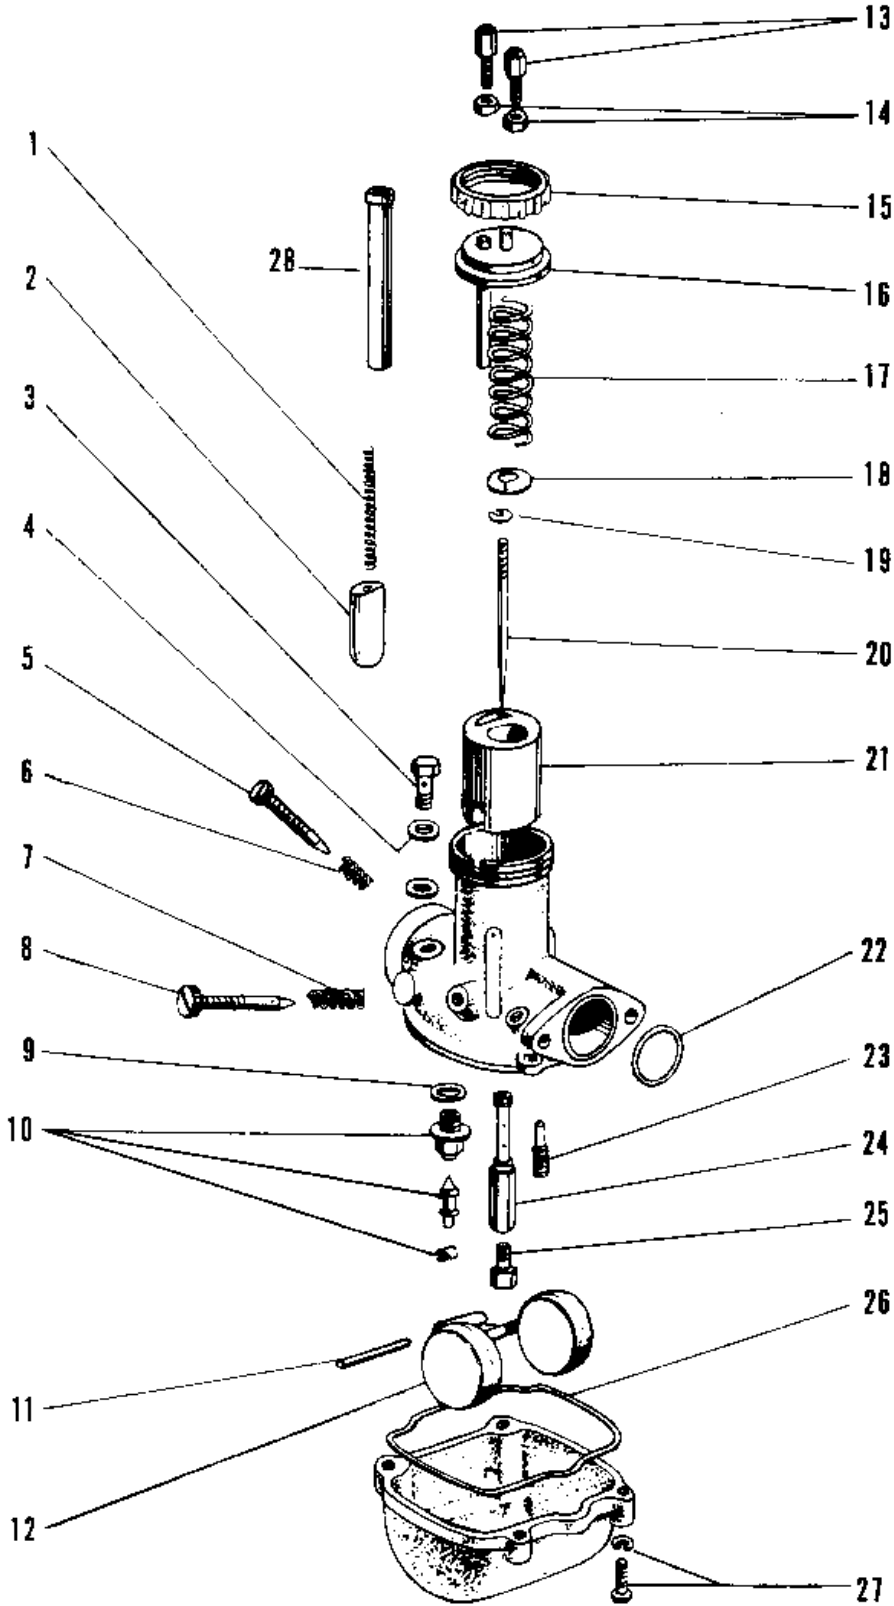

1969 Commander PARTS DIAGRAM

CARBURETOR (W1/W1SS)

1969 Commander PARTS LIST

CARBURETOR (W1/W1SS)

ITEM NAME	PART NUMBER	QUANTITY
CARBURETOR ASSY (Ref # 1~28)	16001-057	1
SPRING AIR SHUTTER (Ref # 1)	16040-003	1
SHUTTER AIR (Ref # 2)	16041-003	1
BOLT BANJO (Ref # 3)	92060-006	1
GASKET,10,2X15X1.5T (Ref # 4)	11009-1146	2
SCREW PILOT AIR ADJST (Ref # 5)	16014-008	1
SPRING,THROTTLE ADJST (Ref # 6)	16022-010	1
SPRING THR STOP SCREW (Ref # 7)	16022-005	1
SCREW THROTTLE STOP (Ref # 8)	16021-007	1
WASHER FLOAT VLV SEAT (Ref # 9)	16029-005	1
FLOAT VALVE ASSY (Ref # 10)	16030-006	1
FLOAT PIN (Ref # 11)	16032-003	1
FLOAT (Ref # 12)	16031-009	1
CABLE ADJUSTER (Ref # 13)	16002-002	2
NUT CABLE ADJUST LOCK (Ref # 14)	16003-004	2
CAP MIXING CHAMBER (Ref # 15)	16004-007	1
TOP MIXING CHAMBER (Ref # 16)	16005-012	1
TOP MIXING CHAMBER (Ref # 16)	16005-019	1
SPRING THROTTLE VALVE (Ref # 17)	16006-009	1
SPRING SEAT THRTL VLV (Ref # 18)	16007-011	(1
SPRING SEAT THRTL VLV (Ref # 18)	16007-011	1
CIRCLIP (Ref # 19)	16008-010	1
JET NEEDLE 5L1 (Ref # 20)	16009-017	1
VALVE THROTTLE CA 2.0 (Ref # 21)	16025-017	1
"O" RING,MANIFOLD (Ref # 22)	16038-006	1
PILOT JET #50 (Ref # 23)	92064-007	1
NEEDLE JET P-O (Ref # 24)	16017-021	1
MAIN JET NO 440A (Ref # 25)	92063-039	1
GASKET FLOAT CHAMBER (Ref # 26)	16019-009	1

1969 Commander PARTS LIST

CARBURETOR (W1/W1SS)

ITEM NAME	PART NUMBER	QUANTITY
SCREW FLOAT CHAMBER (Ref # 27)	16033-007	4
GUIDE AIR SHUTTER (Ref # 28)	16045-002	1