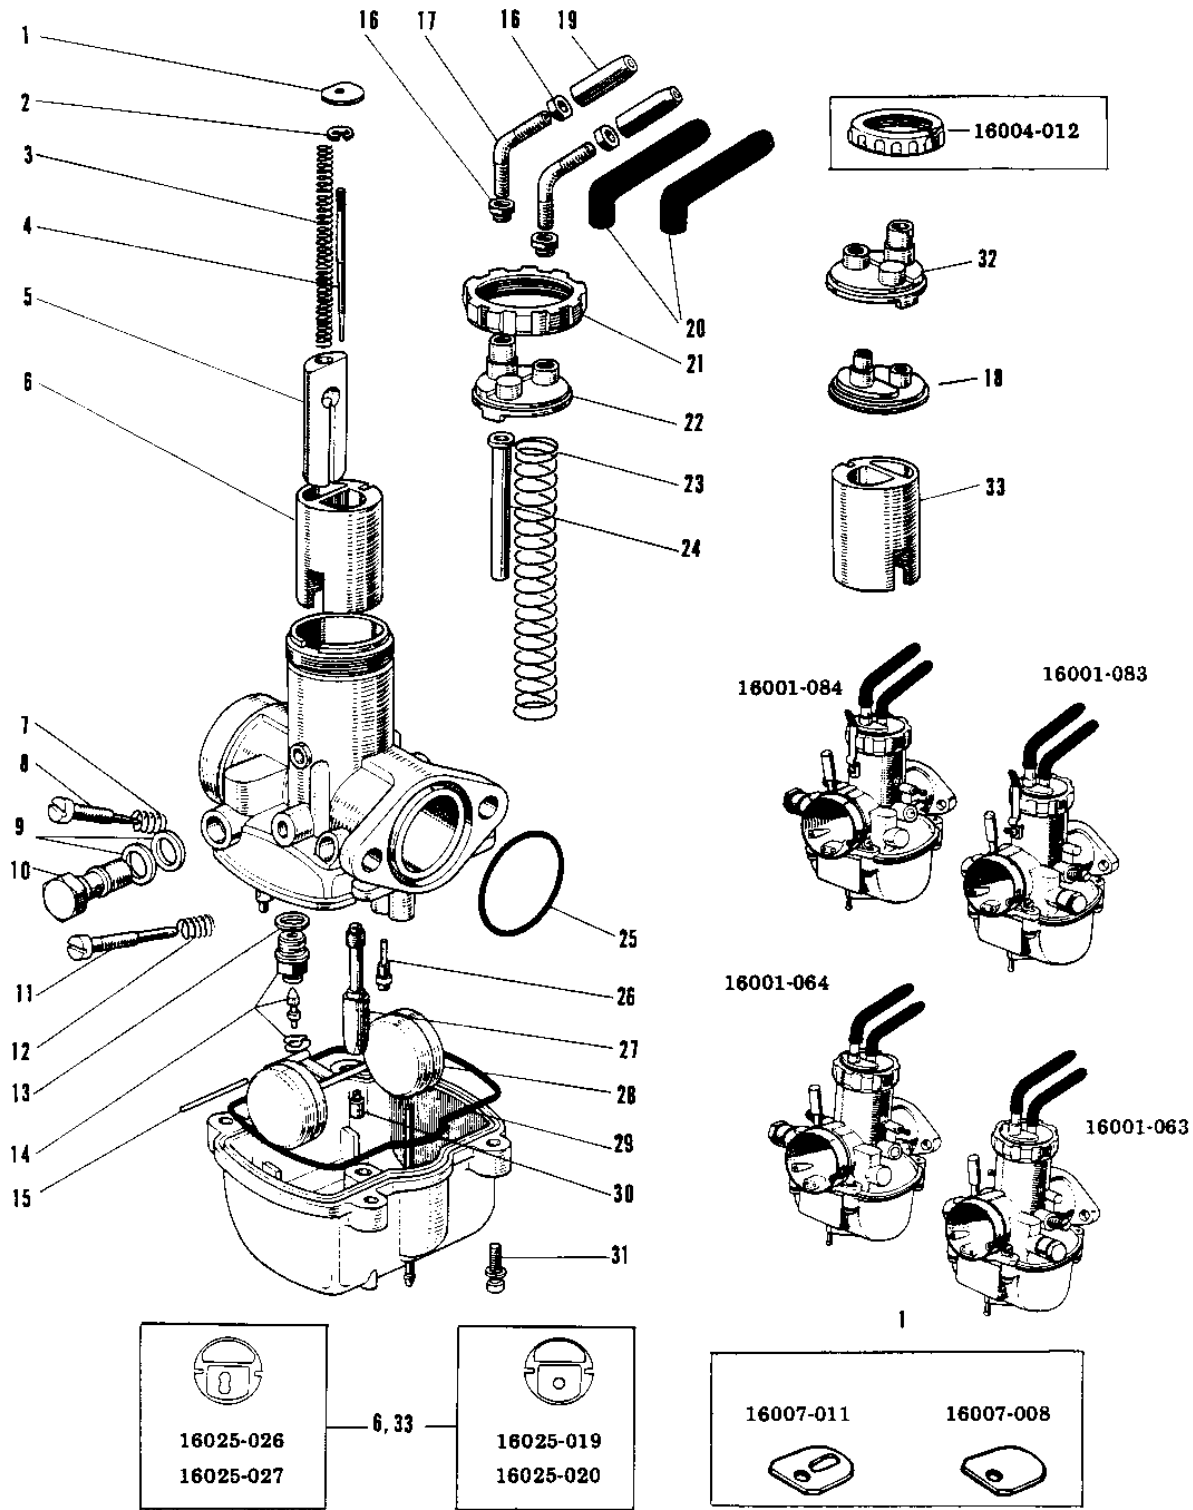

# 1966 W1 PARTS DIAGRAM

CARBURETORS (W2SS/W2TT)

## CARBURETORS (W2SS/W2TT)

ITEM NAME	PART NUMBER	QUANTITY
CARBURETOR ASSY. R.H (Ref # 1~33)	16001-167	1
CARBURETOR ASSY. R.H (Ref # 1~33)	16001-167	1
CARBURETOR ASSY,L.H (Ref # 1~33)	16001-168	1
CARBURETOR ASSY,L.H (Ref # 1~33)	16001-168	1
SPRING SEAT THRTL VLV (Ref # 1)	16007-011	(2
SPRING SEAT THRTL VLV (Ref # 1)	16007-011	2
CIRCLIP (Ref # 2)	16008-010	2
SPRING AIR SHUTTER (Ref # 3)	16040-003	2
JET NEEDLE 5L1 (Ref # 4)	16009-017	2
SHUTTER AIR (Ref # 5)	16041-003	2
VALVE THROTTLE R.H (Ref # 6)	16025-027	(1
VALVE THROTTLE R.H (Ref # 6)	16025-027	1
SPRING THR STOP SCREW (Ref # 7)	16022-005	2
SCREW THROTTLE STOP (Ref # 8)	16021-007	2
GASKET,10,2X15X1.5T (Ref # 9)	11009-1146	4
BOLT BANJO (Ref # 10)	92060-006	2
BOLT BANJO (Ref # 10)	92060-011	2
SCREW PILOT AIR ADJST (Ref # 11)	16014-007	2
SPRING,THROTTLE ADJST (Ref # 12)	16022-010	2
WASHER FLOAT VLV SEAT (Ref # 13)	16029-005	2
FLOAT VALVE ASSY (Ref # 14)	16030-006	2
FLOAT PIN (Ref # 15)	16032-003	2
NUT CABLE ADJUST LOCK (Ref # 16)	16003-004	8
CABLE GUIDE (Ref # 17)	16077-001	4
TOP MIXING CHAMBER (Ref # 18)	16005-019	2
CABLE ADJUSTER (Ref # 19)	16002-004	4
CAP RUBBER (Ref # 20)	16037-003	4
CAP MIXING CHAMBER (Ref # 21)	16004-007	2
CAP MIXING CHAMBER (Ref # 21)	16004-012	2