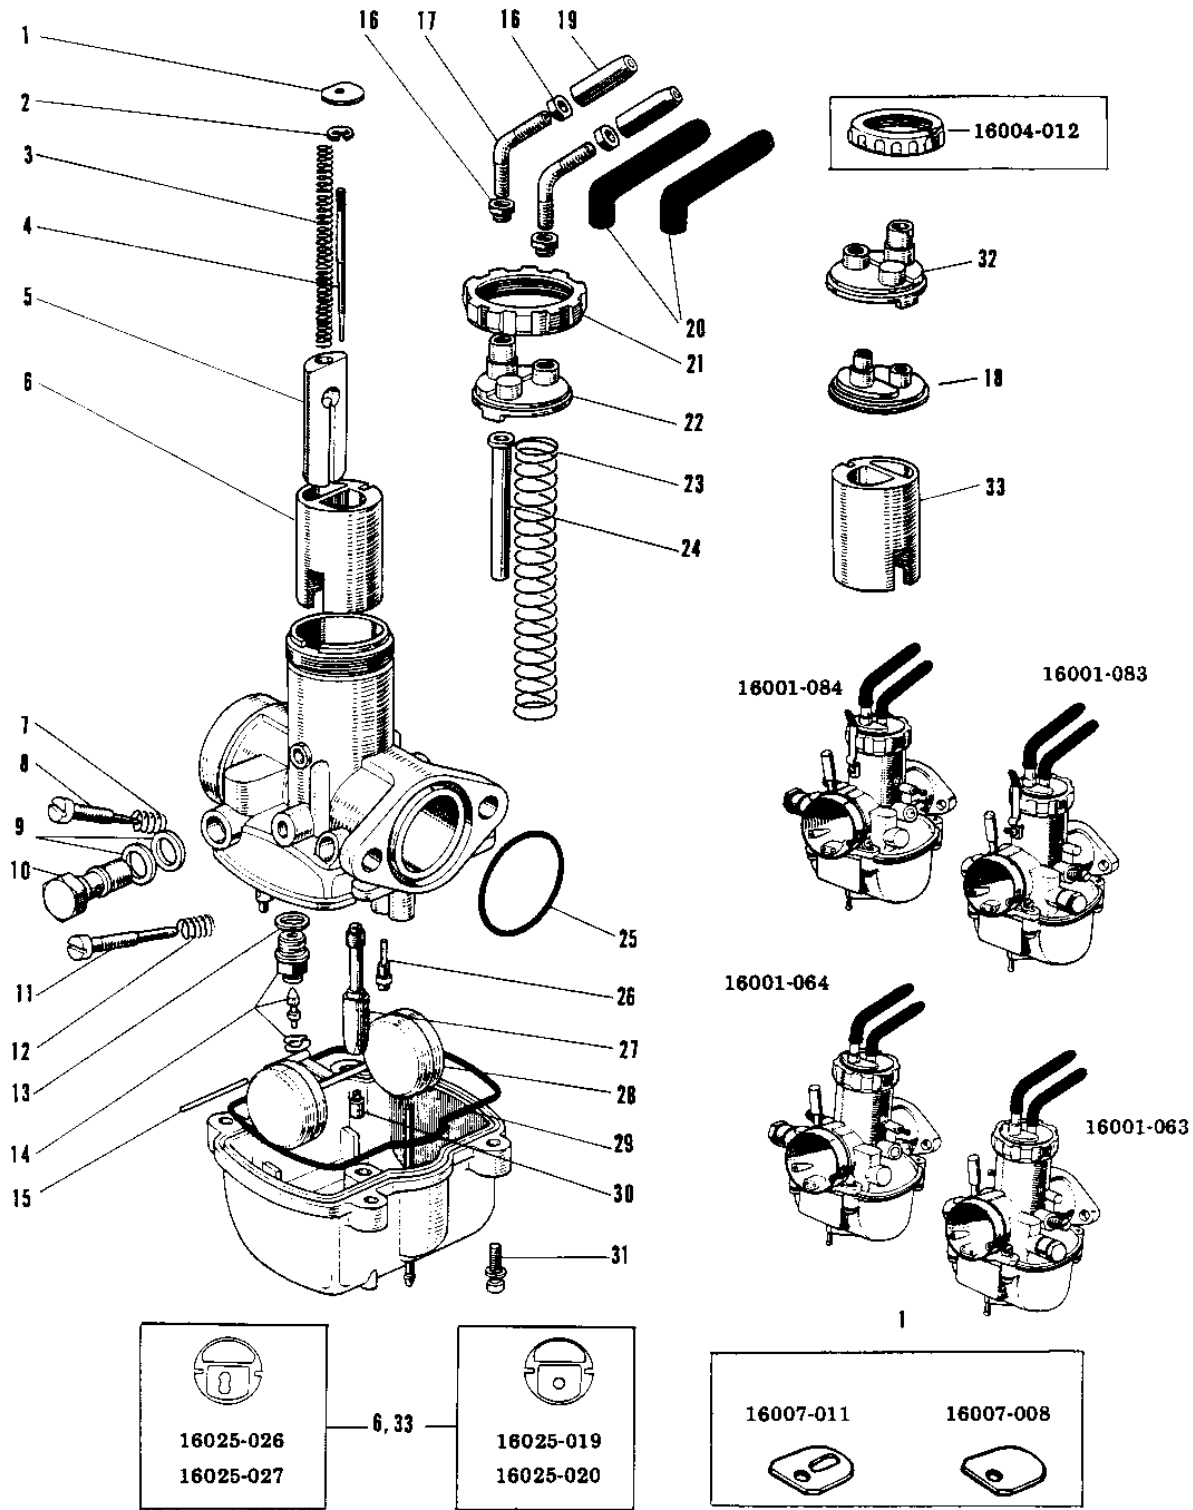

1968 W1SS PARTS DIAGRAM

CARBURETORS (W2SS/W2TT)

FRONT →

1968 W1SS PARTS LIST

CARBURETORS (W2SS/W2TT)

ITEM NAME	PART NUMBER	QUANTITY
CARBURETOR ASSY. R.H (Ref # 1~33)	16001-167	1
CARBURETOR ASSY. R.H (Ref # 1~33)	16001-167	1
CARBURETOR ASSY,L.H (Ref # 1~33)	16001-168	1
CARBURETOR ASSY,L.H (Ref # 1~33)	16001-168	1
SPRING SEAT THRTL VLV (Ref # 1)	16007-011	(2
SPRING SEAT THRTL VLV (Ref # 1)	16007-011	2
CIRCLIP (Ref # 2)	16008-010	2
SPRING AIR SHUTTER (Ref # 3)	16040-003	2
JET NEEDLE 5L1 (Ref # 4)	16009-017	2
SHUTTER AIR (Ref # 5)	16041-003	2
VALVE THROTTLE R.H (Ref # 6)	16025-027	(1
VALVE THROTTLE R.H (Ref # 6)	16025-027	1
SPRING THR STOP SCREW (Ref # 7)	16022-005	2
SCREW THROTTLE STOP (Ref # 8)	16021-007	2
GASKET,10,2X15X1.5T (Ref # 9)	11009-1146	4
BOLT BANJO (Ref # 10)	92060-006	2
BOLT BANJO (Ref # 10)	92060-011	2
SCREW PILOT AIR ADJST (Ref # 11)	16014-007	2
SPRING,THROTTLE ADJST (Ref # 12)	16022-010	2
WASHER FLOAT VLV SEAT (Ref # 13)	16029-005	2
FLOAT VALVE ASSY (Ref # 14)	16030-006	2
FLOAT PIN (Ref # 15)	16032-003	2
NUT CABLE ADJUST LOCK (Ref # 16)	16003-004	8
CABLE GUIDE (Ref # 17)	16077-001	4
TOP MIXING CHAMBER (Ref # 18)	16005-019	2
CABLE ADJUSTER (Ref # 19)	16002-004	4
CAP RUBBER (Ref # 20)	16037-003	4
CAP MIXING CHAMBER (Ref # 21)	16004-007	2
CAP MIXING CHAMBER (Ref # 21)	16004-012	2