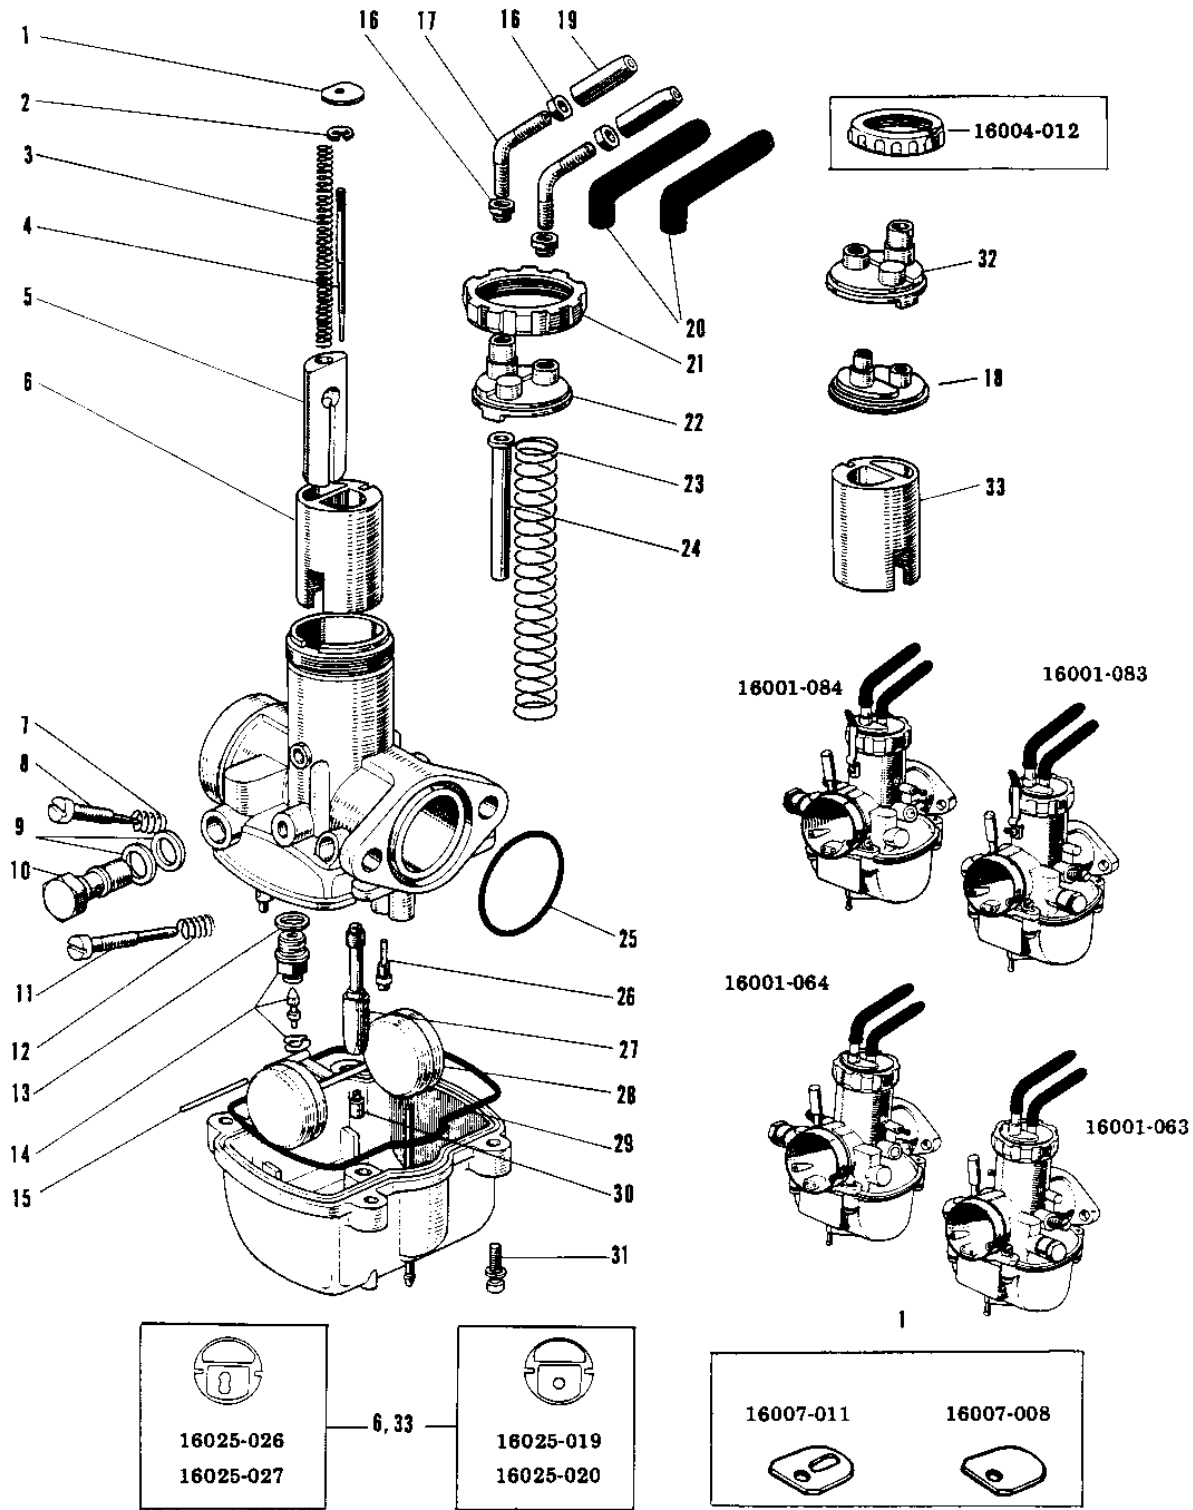

1968 W1SS PARTS DIAGRAM

CARBURETORS (W2SS/W2TT)

1968 W1SS PARTS LIST

CARBURETORS (W2SS/W2TT)

ITEM NAME	PART NUMBER	QUANTITY
CARBURETOR ASSY. R.H (Ref # 1~33)	16001-167	1
CARBURETOR ASSY. R.H (Ref # 1~33)	16001-167	1
CARBURETOR ASSY,L.H (Ref # 1~33)	16001-168	1
CARBURETOR ASSY,L.H (Ref # 1~33)	16001-168	1
SPRING SEAT THRTL VLV (Ref # 1)	16007-011	(2
SPRING SEAT THRTL VLV (Ref # 1)	16007-011	2
CIRCLIP (Ref # 2)	16008-010	2
SPRING AIR SHUTTER (Ref # 3)	16040-003	2
JET NEEDLE 5L1 (Ref # 4)	16009-017	2
SHUTTER AIR (Ref # 5)	16041-003	2
VALVE THROTTLE R.H (Ref # 6)	16025-027	(1
VALVE THROTTLE R.H (Ref # 6)	16025-027	1
SPRING THR STOP SCREW (Ref # 7)	16022-005	2
SCREW THROTTLE STOP (Ref # 8)	16021-007	2
GASKET,10,2X15X1.5T (Ref # 9)	11009-1146	4
BOLT BANJO (Ref # 10)	92060-006	2
BOLT BANJO (Ref # 10)	92060-011	2
SCREW PILOT AIR ADJST (Ref # 11)	16014-007	2
SPRING,THROTTLE ADJST (Ref # 12)	16022-010	2
WASHER FLOAT VLV SEAT (Ref # 13)	16029-005	2
FLOAT VALVE ASSY (Ref # 14)	16030-006	2
FLOAT PIN (Ref # 15)	16032-003	2
NUT CABLE ADJUST LOCK (Ref # 16)	16003-004	8
CABLE GUIDE (Ref # 17)	16077-001	4
TOP MIXING CHAMBER (Ref # 18)	16005-019	2
CABLE ADJUSTER (Ref # 19)	16002-004	4
CAP RUBBER (Ref # 20)	16037-003	4
CAP MIXING CHAMBER (Ref # 21)	16004-007	2
CAP MIXING CHAMBER (Ref # 21)	16004-012	2