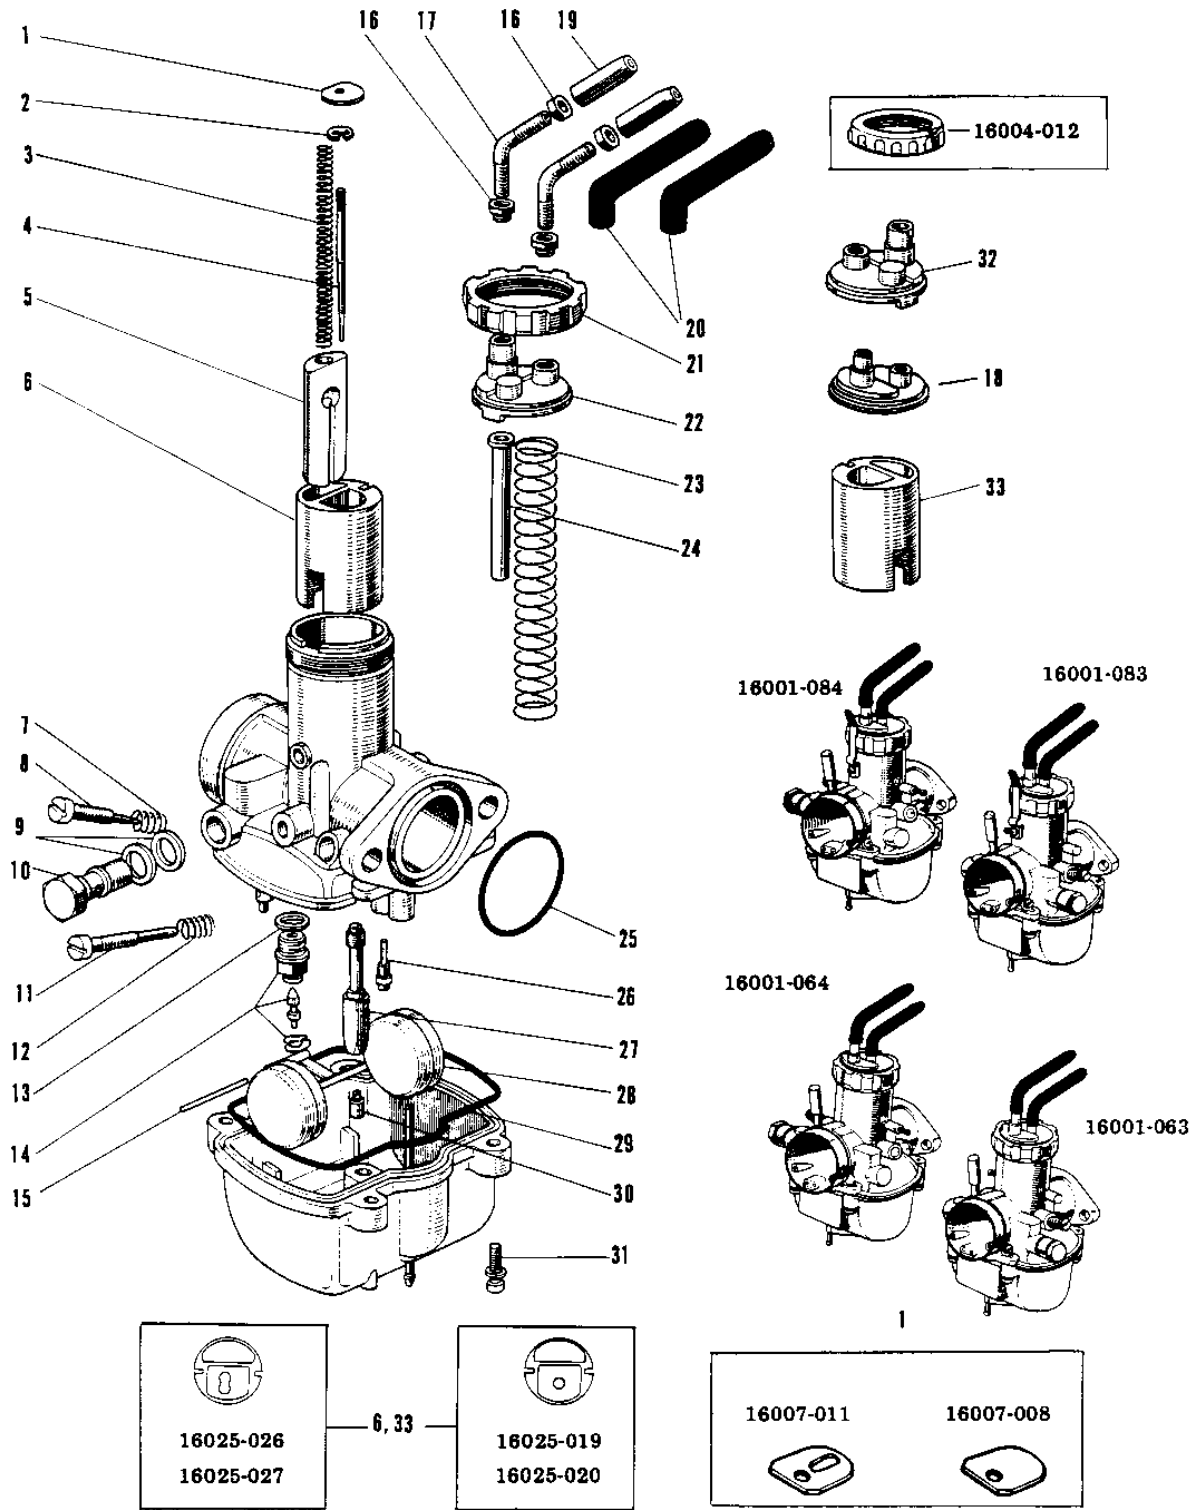

1968 Commander PARTS DIAGRAM

CARBURETORS (W2SS/W2TT)

1968 Commander PARTS LIST

CARBURETORS (W2SS/W2TT)

ITEM NAME	PART NUMBER	QUANTITY
CARBURETOR ASSY. R.H (Ref # 1~33)	16001-167	1
CARBURETOR ASSY. R.H (Ref # 1~33)	16001-167	1
CARBURETOR ASSY,L.H (Ref # 1~33)	16001-168	1
CARBURETOR ASSY,L.H (Ref # 1~33)	16001-168	1
SPRING SEAT THRTL VLV (Ref # 1)	16007-011	(2
SPRING SEAT THRTL VLV (Ref # 1)	16007-011	2
CIRCLIP (Ref # 2)	16008-010	2
SPRING AIR SHUTTER (Ref # 3)	16040-003	2
JET NEEDLE 5L1 (Ref # 4)	16009-017	2
SHUTTER AIR (Ref # 5)	16041-003	2
VALVE THROTTLE R.H (Ref # 6)	16025-027	(1
VALVE THROTTLE R.H (Ref # 6)	16025-027	1
SPRING THR STOP SCREW (Ref # 7)	16022-005	2
SCREW THROTTLE STOP (Ref # 8)	16021-007	2
GASKET,10,2X15X1.5T (Ref # 9)	11009-1146	4
BOLT BANJO (Ref # 10)	92060-006	2
BOLT BANJO (Ref # 10)	92060-011	2
SCREW PILOT AIR ADJST (Ref # 11)	16014-007	2
SPRING,THROTTLE ADJST (Ref # 12)	16022-010	2
WASHER FLOAT VLV SEAT (Ref # 13)	16029-005	2
FLOAT VALVE ASSY (Ref # 14)	16030-006	2
FLOAT PIN (Ref # 15)	16032-003	2
NUT CABLE ADJUST LOCK (Ref # 16)	16003-004	8
CABLE GUIDE (Ref # 17)	16077-001	4
TOP MIXING CHAMBER (Ref # 18)	16005-019	2
CABLE ADJUSTER (Ref # 19)	16002-004	4
CAP RUBBER (Ref # 20)	16037-003	4
CAP MIXING CHAMBER (Ref # 21)	16004-007	2
CAP MIXING CHAMBER (Ref # 21)	16004-012	2