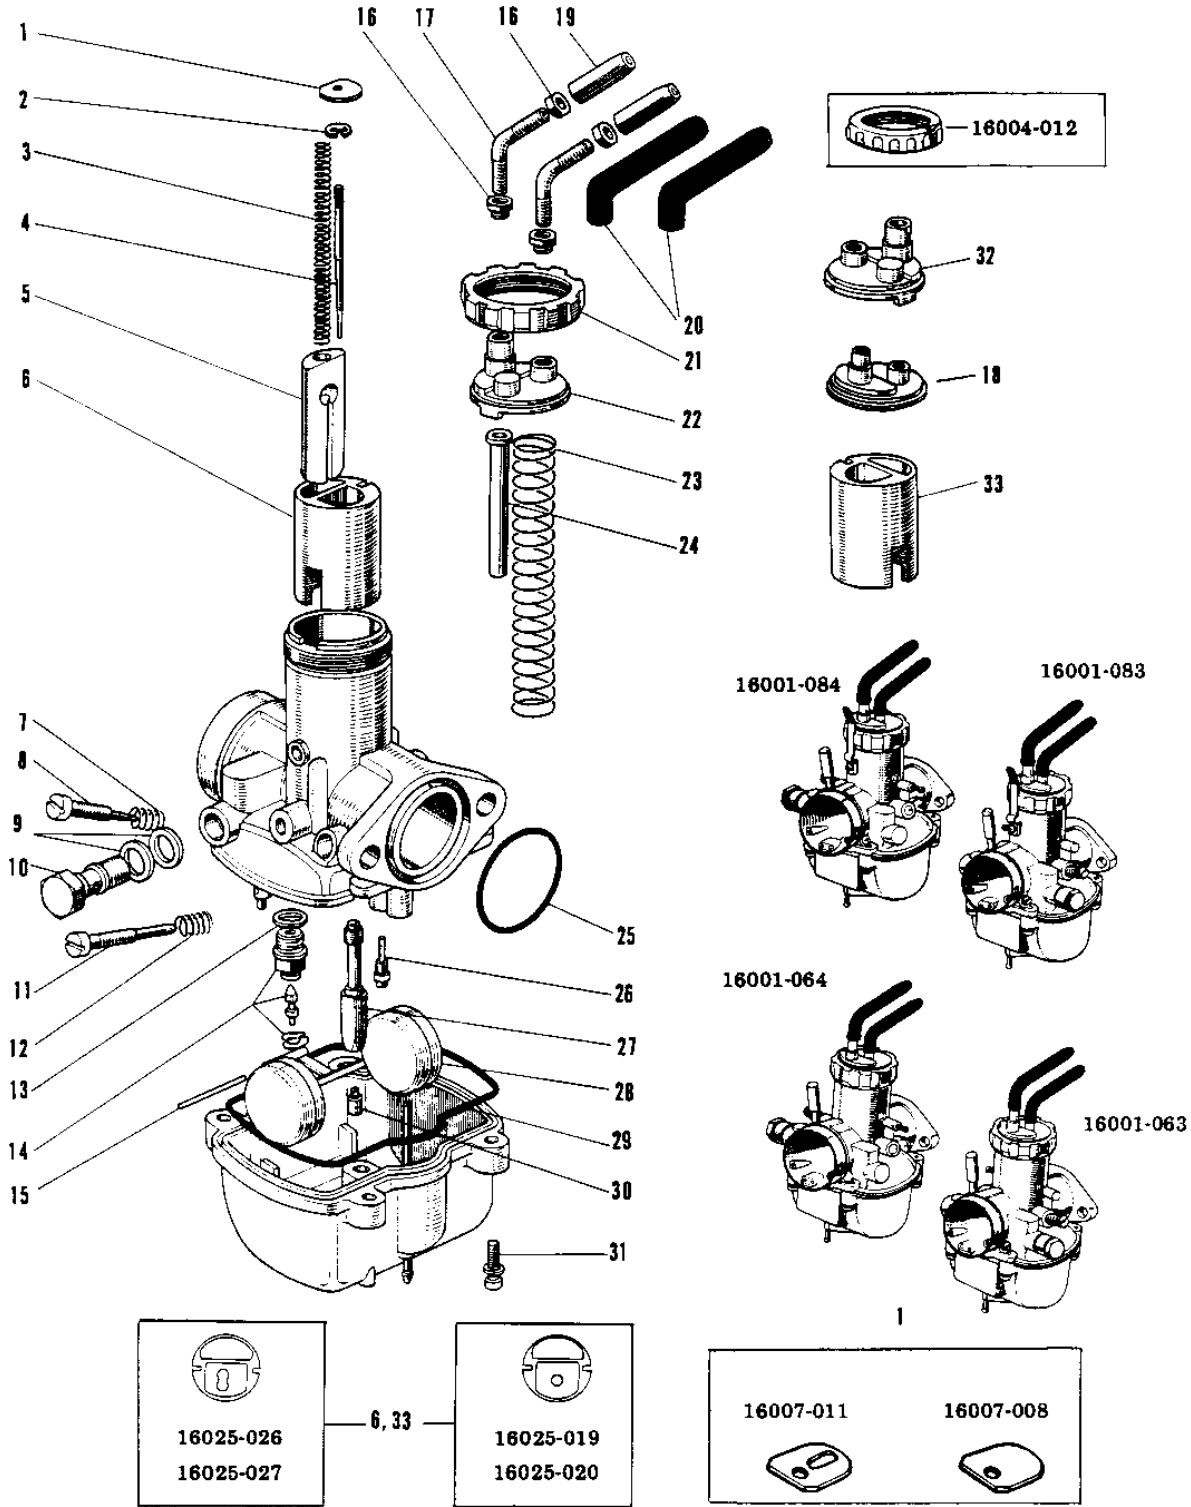

1969 Commander PARTS DIAGRAM

CARBURETORS (W2SS/W2TT)

1969 Commander PARTS LIST

CARBURETORS (W2SS/W2TT)

ITEM NAME	PART NUMBER	QUANTITY
CARBURETOR ASSY. R.H (Ref # 1~33)	16001-167	1
CARBURETOR ASSY. R.H (Ref # 1~33)	16001-167	1
CARBURETOR ASSY,L.H (Ref # 1~33)	16001-168	1
CARBURETOR ASSY,L.H (Ref # 1~33)	16001-168	1
SPRING SEAT THRTL VLV (Ref # 1)	16007-011	(2
SPRING SEAT THRTL VLV (Ref # 1)	16007-011	2
CIRCLIP (Ref # 2)	16008-010	2
SPRING AIR SHUTTER (Ref # 3)	16040-003	2
JET NEEDLE 5L1 (Ref # 4)	16009-017	2
SHUTTER AIR (Ref # 5)	16041-003	2
VALVE THROTTLE R.H (Ref # 6)	16025-027	(1
VALVE THROTTLE R.H (Ref # 6)	16025-027	1
SPRING THR STOP SCREW (Ref # 7)	16022-005	2
SCREW THROTTLE STOP (Ref # 8)	16021-007	2
GASKET,10,2X15X1.5T (Ref # 9)	11009-1146	4
BOLT BANJO (Ref # 10)	92060-006	2
BOLT BANJO (Ref # 10)	92060-011	2
SCREW PILOT AIR ADJST (Ref # 11)	16014-007	2
SPRING,THROTTLE ADJST (Ref # 12)	16022-010	2
WASHER FLOAT VLV SEAT (Ref # 13)	16029-005	2
FLOAT VALVE ASSY (Ref # 14)	16030-006	2
FLOAT PIN (Ref # 15)	16032-003	2
NUT CABLE ADJUST LOCK (Ref # 16)	16003-004	8
CABLE GUIDE (Ref # 17)	16077-001	4
TOP MIXING CHAMBER (Ref # 18)	16005-019	2
CABLE ADJUSTER (Ref # 19)	16002-004	4
CAP RUBBER (Ref # 20)	16037-003	4
CAP MIXING CHAMBER (Ref # 21)	16004-007	2
CAP MIXING CHAMBER (Ref # 21)	16004-012	2