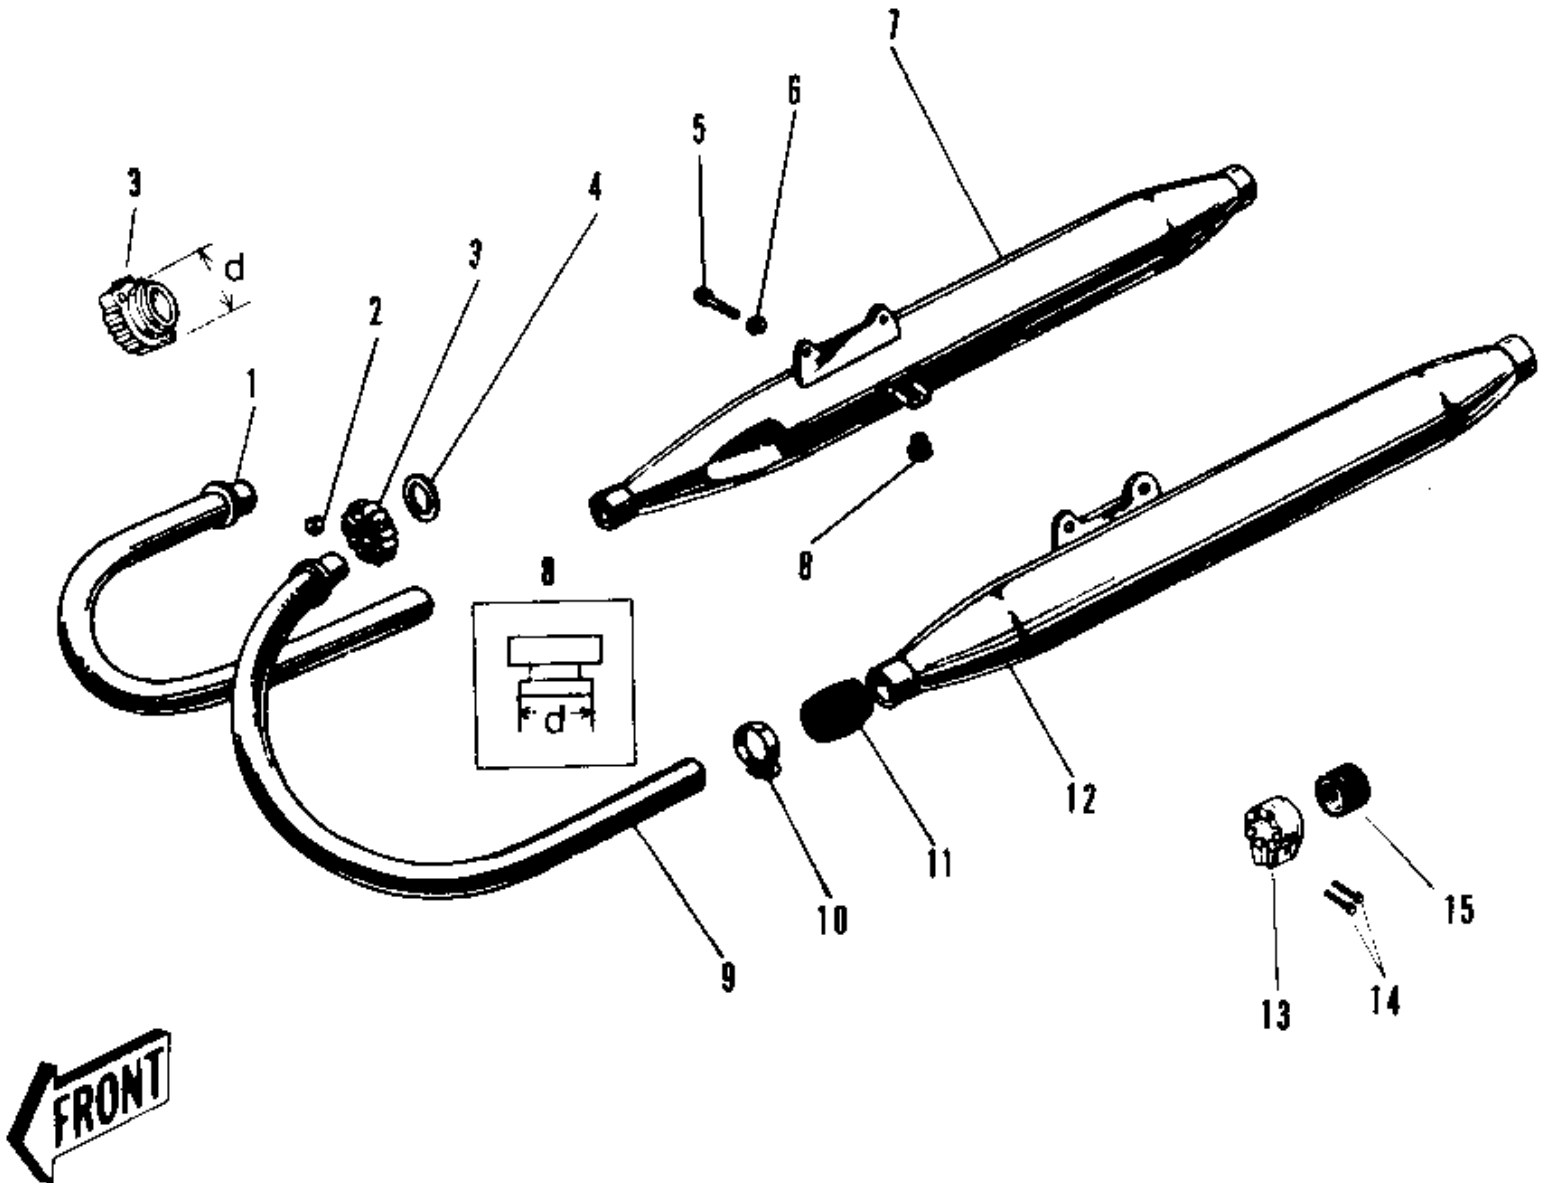

1969 Commander PARTS DIAGRAM

MUFFLERS (W1)

1969 Commander PARTS LIST

MUFFLERS (W1)

ITEM NAME	PART NUMBER	QUANTITY
UNAVAILABLE IN PRICE BOOK (Ref # 1)	18049-036	(1)
PIPE-EXHAUST,R.H (Ref # 1)	18049-073	1
UNAVAILABLE IN PRICE BOOK (Ref # 2)	92015-012	4
CLAMP EXHAUST PIPE (Ref # 3)	18069-009	(2)
UNAVAILABLE IN PRICE BOOK (Ref # 3)	18069-018	(2)
JOINT EXHAUST PIPE (Ref # 3)	18069-019	2
GASKET,EXHAUST PIPE H (Ref # 4)	11009-1840	2
BOLT-SMALL-UPSET,8X18 (Ref # 5)	115G0818	4
WASHER SPRING 8MM (Ref # 6)	461F0800	4
UNAVAILABLE IN PRICE BOOK (Ref # 7)	18003-010	(1)
MUFFLER ASSY R.H (Ref # 7)	18003-027	1
UNAVAILABLE IN PRICE BOOK (Ref # 8)	18055-001	(1)
RUBBER-MAIN STAND ST (Ref # 8)	18055-002	1
DAMPER RUBB MAIN STAD (Ref # 8)	92075-015	1
UNAVAILABLE IN PRICE BOOK (Ref # 9)	18049-035	(1)
PIPE-EXHAUST,L.H (Ref # 9)	18049-072	1
CLAMP MUFFLER CONNECT (Ref # 10)	92037-006	2
CONNECTOR MUFFLER (Ref # 11)	18043-002	2
MUFFLER ASSY L.H (Ref # 12)	18002-029	2
HOLDER-MFLR CONECT,CR (Ref # 13)	18044-004-79	2
SCREW PAN HEAD 6X25 (Ref # 14)	220B0625	4
CONNECTOR MUFFLER (Ref # 15)	18043-008	2