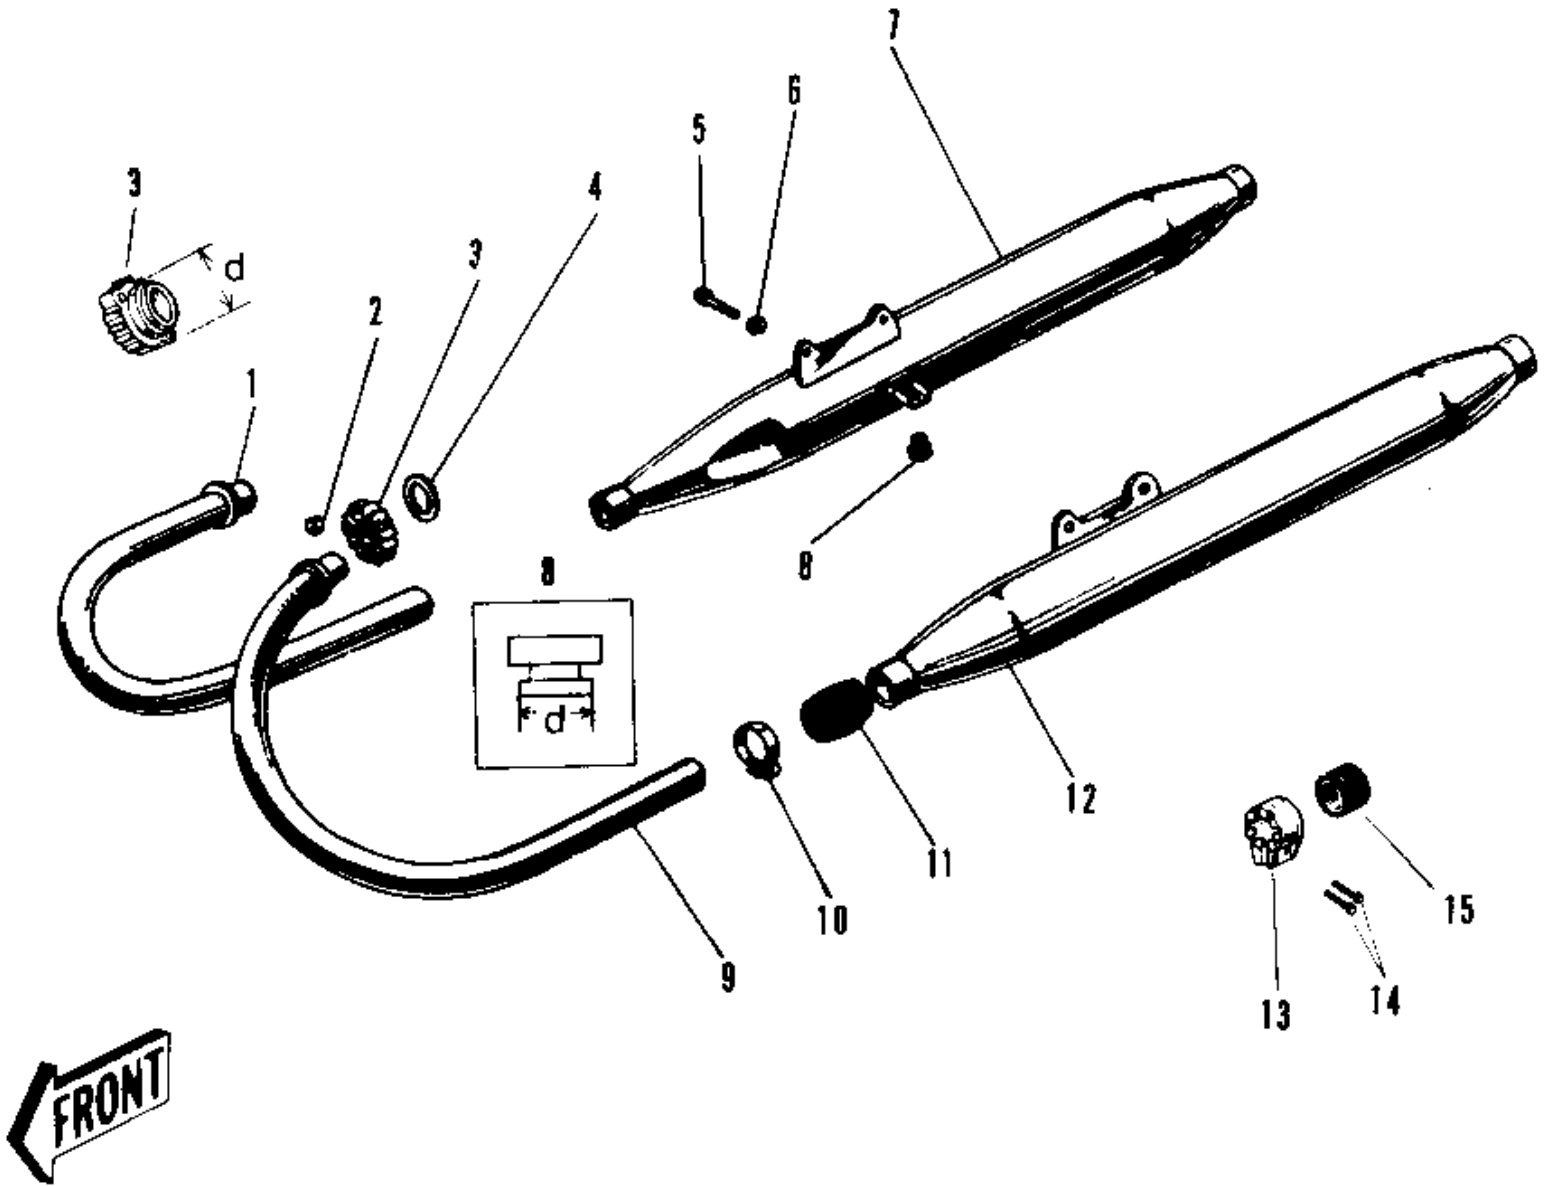

1969 Commander PARTS DIAGRAM

MUFFLERS (W1)

1969 Commander PARTS LIST

MUFFLERS (W1)

ITEM NAME	PART NUMBER	QUANTITY
UNAVAILABLE IN PRICE BOOK (Ref # 1)	18049-036	(1)
PIPE-EXHAUST,R.H (Ref # 1)	18049-073	1
UNAVAILABLE IN PRICE BOOK (Ref # 2)	92015-012	4
CLAMP EXHAUST PIPE (Ref # 3)	18069-009	(2)
UNAVAILABLE IN PRICE BOOK (Ref # 3)	18069-018	(2)
JOINT EXHAUST PIPE (Ref # 3)	18069-019	2
GASKET,EXHAUST PIPE H (Ref # 4)	11009-1840	2
BOLT-SMALL-UPSET,8X18 (Ref # 5)	115G0818	4
WASHER SPRING 8MM (Ref # 6)	461F0800	4
UNAVAILABLE IN PRICE BOOK (Ref # 7)	18003-010	(1)
MUFFLER ASSY R.H (Ref # 7)	18003-027	1
UNAVAILABLE IN PRICE BOOK (Ref # 8)	18055-001	(1)
RUBBER-MAIN STAND ST (Ref # 8)	18055-002	1
DAMPER RUBB MAIN STAD (Ref # 8)	92075-015	1
UNAVAILABLE IN PRICE BOOK (Ref # 9)	18049-035	(1)
PIPE-EXHAUST,L.H (Ref # 9)	18049-072	1
CLAMP MUFFLER CONNECT (Ref # 10)	92037-006	2
CONNECTOR MUFFLER (Ref # 11)	18043-002	2
MUFFLER ASSY L.H (Ref # 12)	18002-029	2
HOLDER-MFLR CONECT,CR (Ref # 13)	18044-004-79	2
SCREW PAN HEAD 6X25 (Ref # 14)	220B0625	4
CONNECTOR MUFFLER (Ref # 15)	18043-008	2