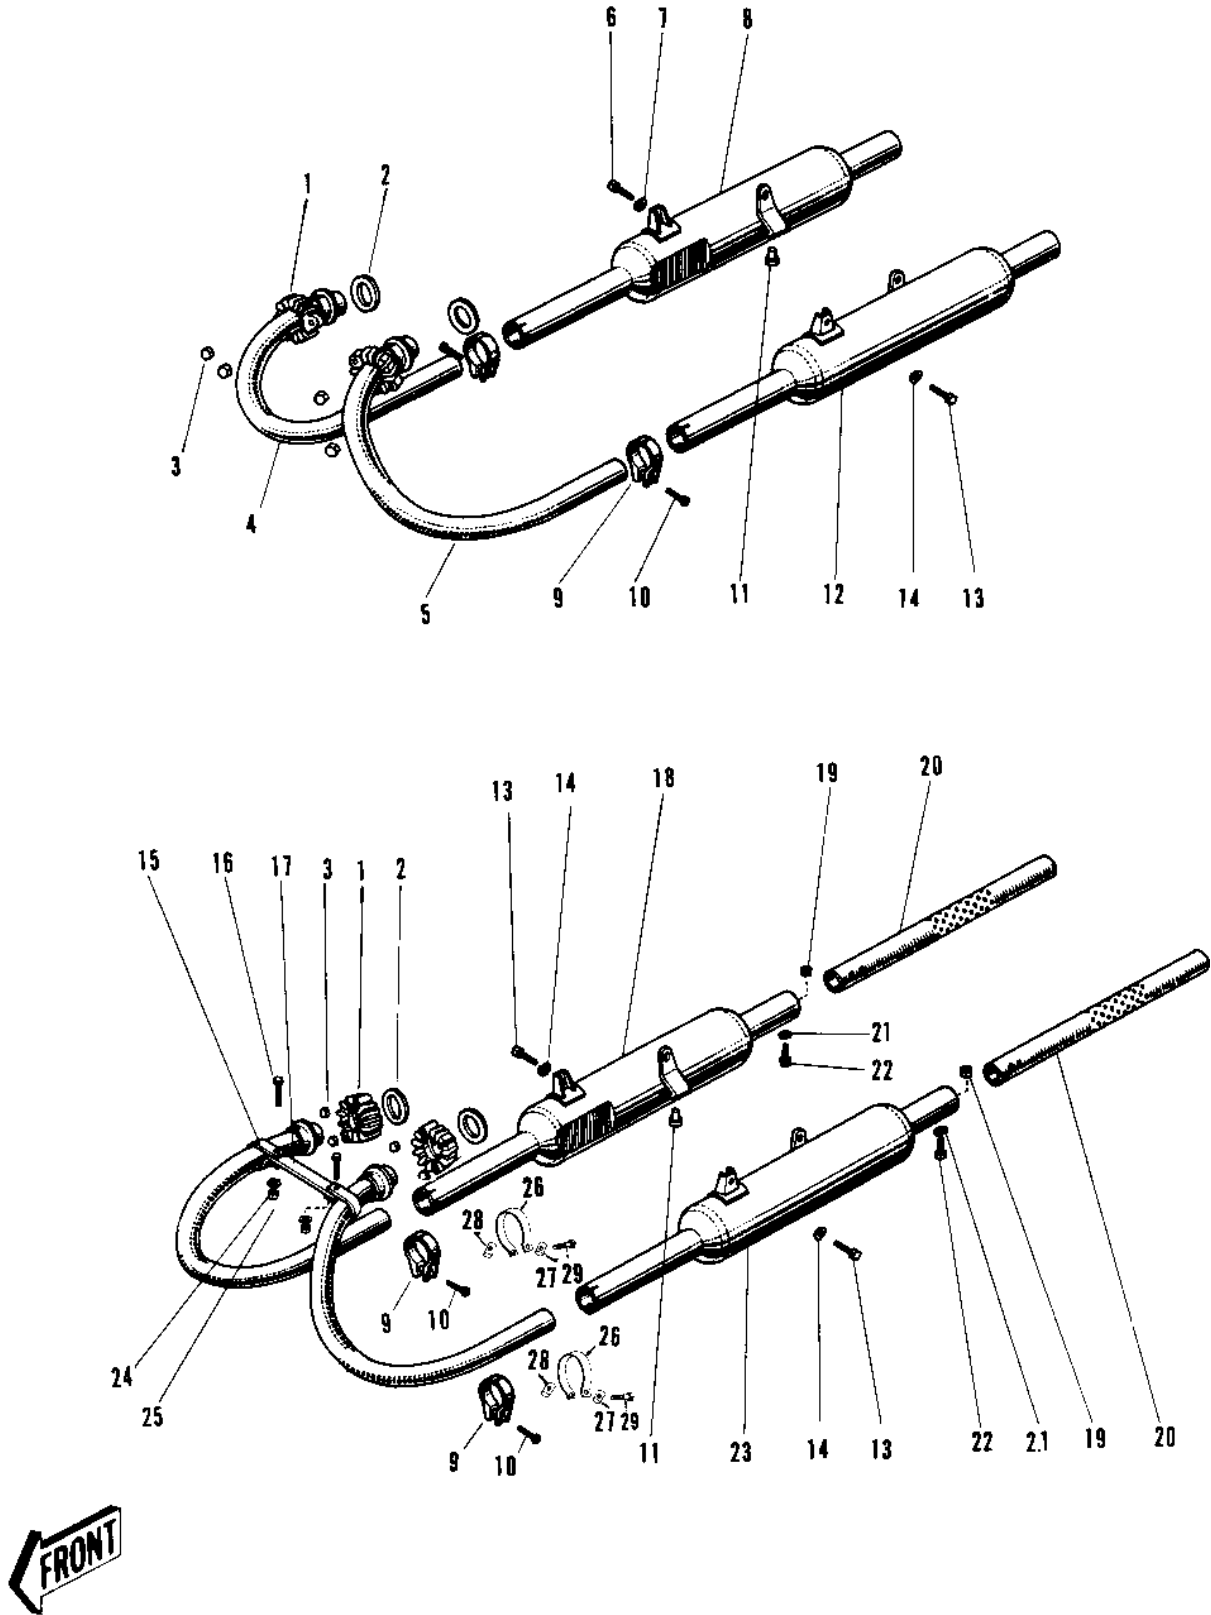

1969 Commander PARTS DIAGRAM

MUFFLERS (W1SS/W2SS)

1969 Commander PARTS LIST

MUFFLERS (W1SS/W2SS)

ITEM NAME	PART NUMBER	QUANTITY
JOINT EXHAUST PIPE (Ref # 1)	18069-019	2
GASKET,EXHAUST PIPE H (Ref # 2)	11009-1840	2
UNAVAILABLE IN PRICE BOOK (Ref # 3)	92015-012	4
PIPE-EXHAUST,R.H (Ref # 4)	18049-073	1
PIPE-EXHAUST,L.H (Ref # 5)	18049-072	1
BOLT HEAD LAMP MOUNT (Ref # 6)	92007-003	2
WASHER SPRING 8MM (Ref # 7)	461F0800	2
MUFFLER SET R.H (Ref # 8)	18003-013	1
CLAMP (Ref # 9)	92037-030	2
SCREW FLT FIL HD 6X25 (Ref # 10)	210E0625	(2
SCREW PAN HEAD 6X25 (Ref # 10)	220B0625	2
DAMPER RUBB MAIN STAD (Ref # 11)	92075-015	1
MUFFLER ASSY L.H (Ref # 12)	18002-032	1
BOLT HEAD LAMP MOUNT (Ref # 13)	92007-003	2
WASHER SPRING 8MM (Ref # 14)	461F0800	2
CLAMP EXHAUST PIPE (Ref # 15)	92037-036	2
BOLT-SMALL-UPSET,8X18 (Ref # 16)	115G0818	2
HOLDER EXHAUST PIPE (Ref # 17)	18072-001	1
UNAVAILABLE IN PRICE BOOK (Ref # 18~22)	18003-014	(1
MUFFLER ASSY R.H (Ref # 18~22)	18001-021	1
UNAVAILABLE IN PRICE BOOK (Ref # 19~23)	18002-033	(1
UNAVAILABLE IN PRICE BOOK (Ref # 19~23)	18002-034	1
NUT 6MM (Ref # 19)	311B0600	2
BUFFLE TUBE (Ref # 20)	18034-009	(1
BAFFLE TUBE (Ref # 20)	18033-042	2
WASHER SPRING 6MM (Ref # 21)	461F0600	2
BOLT HEX HEAD 6X8 (Ref # 22)	110B0608	2
WASHER SPRING 8MM (Ref # 24)	461F0800	2
NUT,8MM (Ref # 25)	311B0800	2

1969 Commander PARTS LIST

MUFFLERS (W1SS/W2SS)

ITEM NAME	PART NUMBER	QUANTITY
CLAMP (Ref # 26)	92037-038	2
BAND END B (Ref # 27)	21056-003	2
BAND END A (Ref # 28)	21056-002	2
BOLT-SMALL-UPSET (Ref # 29)	115B0832	2