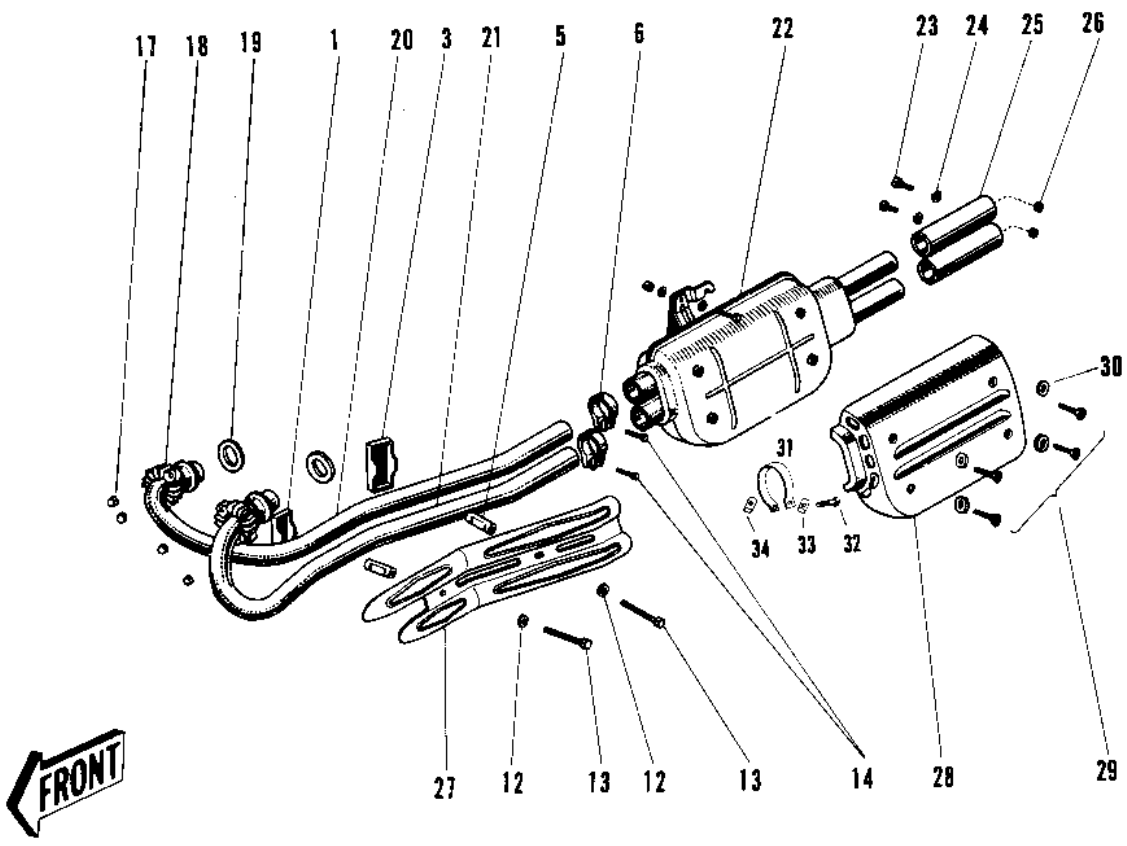

1968 W1SS PARTS DIAGRAM

MUFFLERS (W2TT)

1968 W1SS PARTS LIST

MUFFLERS (W2TT)

ITEM NAME	PART NUMBER	QUANTITY
HOLDER EXH PIPE FRONT (Ref # 1)	18053-001	1
PIPE EXHAUST R.H (Ref # 2)	18049-061	1
HOLDER EXH PIPE REAR (Ref # 3)	18052-001	1
UNAVAILABLE IN PRICE BOOK (Ref # 4)	18049-060	1
COLLAR (Ref # 5)	92026-052	2
CLAMP (Ref # 6)	92037-030	2
NUT,8MM (Ref # 7)	311B0800	4
WASHER SPRING 8MM (Ref # 8)	461F0800	4
BRACKET (Ref # 9)	18061-030	1
MUFFLER ASSY R.H (Ref # 10)	18014-008	1
MUFFLER ASSY L.H (Ref # 11)	18013-007	1
WASHER PLAIN 8MM (Ref # 12)	410B0800	4
BOLT HEX HEAD 8X63 (Ref # 13)	110N0863	2
SCREW FLT FIL HD 6X25 (Ref # 14)	210E0625	(2
SCREW PAN HEAD 6X25 (Ref # 14)	220B0625	2
COVER,MUFFLER (Ref # 15)	18057-020	1
BOLT HEX HEAD 8X14 (Ref # 16)	110N0814	2
UNAVAILABLE IN PRICE BOOK (Ref # 17)	92015-012	4
UNAVAILABLE IN PRICE BOOK (Ref # 18)	1806-019	2
GASKET,EXHAUST PIPE H (Ref # 19)	11009-1840	2
PIPE EXHAUST R.H (Ref # 20)	18049-042	1
PIPE EXHAUST L.H (Ref # 21)	18049-043	1
MUFFLER ASSY (Ref # 22~26)	18002-035	1
BOLT HEX HEAD 6X8 (Ref # 23)	110B0608	2
WASHER SPRING 6MM (Ref # 24)	461F0600	2
TAIL PIECE (Ref # 25)	18048-007	2
NUT 6MM (Ref # 26)	311B0600	2
COVER EXHAUST PIPE (Ref # 27)	18057-031	1
UNAVAILABLE IN PRICE BOOK (Ref # 28)	18057-015	1

1968 W1SS PARTS LIST

MUFFLERS (W2TT)

ITEM NAME	PART NUMBER	QUANTITY
SCREW PAN HEAD 6X8 (Ref # 29)	220E0608	4
WASHER PLAIN 6MM (Ref # 30)	411B0600	4
CLAMP (Ref # 31)	92037-038	2
BOLT-SMALL-UPSET (Ref # 32)	115B0832	2
BAND END B (Ref # 33)	21056-003	2
BAND END A (Ref # 34)	21056-002	2