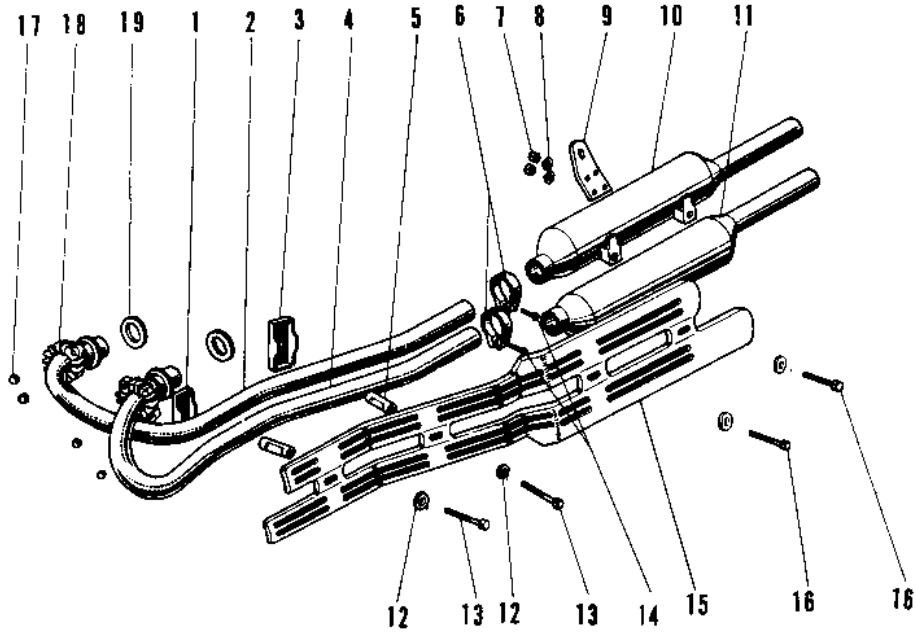

1968 W1SS PARTS DIAGRAM

MUFFLERS (W2TT)

1968 W1SS PARTS LIST

MUFFLERS (W2TT)

ITEM NAME	PART NUMBER	QUANTITY
HOLDER EXH PIPE FRONT (Ref # 1)	18053-001	1
PIPE EXHAUST R.H (Ref # 2)	18049-061	1
HOLDER EXH PIPE REAR (Ref # 3)	18052-001	1
UNAVAILABLE IN PRICE BOOK (Ref # 4)	18049-060	1
COLLAR (Ref # 5)	92026-052	2
CLAMP (Ref # 6)	92037-030	2
NUT,8MM (Ref # 7)	311B0800	4
WASHER SPRING 8MM (Ref # 8)	461F0800	4
BRACKET (Ref # 9)	18061-030	1
MUFFLER ASSY R.H (Ref # 10)	18014-008	1
MUFFLER ASSY L.H (Ref # 11)	18013-007	1
WASHER PLAIN 8MM (Ref # 12)	410B0800	4
BOLT HEX HEAD 8X63 (Ref # 13)	110N0863	2
SCREW FLT FIL HD 6X25 (Ref # 14)	210E0625	(2
SCREW PAN HEAD 6X25 (Ref # 14)	220B0625	2
COVER,MUFFLER (Ref # 15)	18057-020	1
BOLT HEX HEAD 8X14 (Ref # 16)	110N0814	2
UNAVAILABLE IN PRICE BOOK (Ref # 17)	92015-012	4
UNAVAILABLE IN PRICE BOOK (Ref # 18)	1806-019	2
GASKET,EXHAUST PIPE H (Ref # 19)	11009-1840	2
PIPE EXHAUST R.H (Ref # 20)	18049-042	1
PIPE EXHAUST L.H (Ref # 21)	18049-043	1
MUFFLER ASSY (Ref # 22~26)	18002-035	1
BOLT HEX HEAD 6X8 (Ref # 23)	110B0608	2
WASHER SPRING 6MM (Ref # 24)	461F0600	2
TAIL PIECE (Ref # 25)	18048-007	2
NUT 6MM (Ref # 26)	311B0600	2
COVER EXHAUST PIPE (Ref # 27)	18057-031	1
UNAVAILABLE IN PRICE BOOK (Ref # 28)	18057-015	1

1968 W1SS PARTS LIST

MUFFLERS (W2TT)

ITEM NAME	PART NUMBER	QUANTITY
SCREW PAN HEAD 6X8 (Ref # 29)	220E0608	4
WASHER PLAIN 6MM (Ref # 30)	411B0600	4
CLAMP (Ref # 31)	92037-038	2
BOLT-SMALL-UPSET (Ref # 32)	115B0832	2
BAND END B (Ref # 33)	21056-003	2
BAND END A (Ref # 34)	21056-002	2