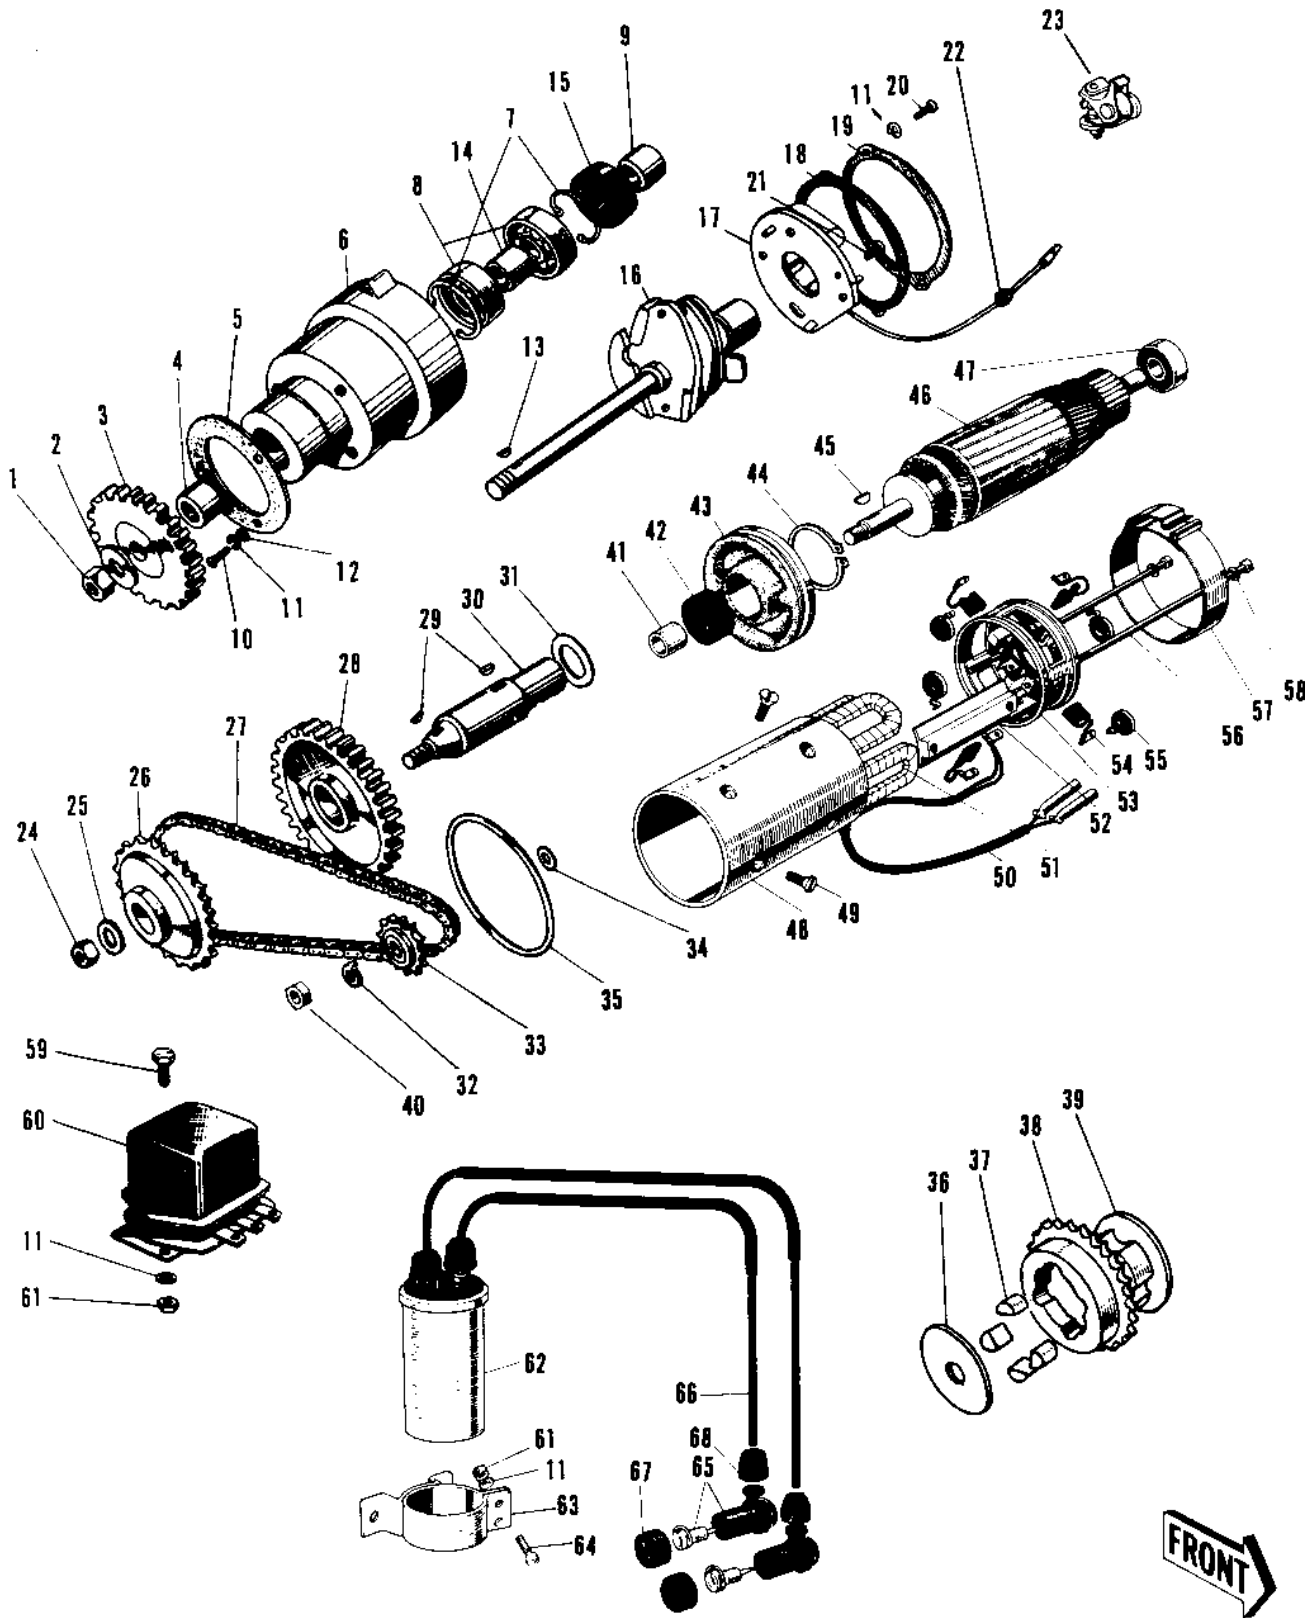

1968 W1SS PARTS DIAGRAM

IGNITION/GENERATOR/REGULATOR

1968 W1SS PARTS LIST

IGNITION/GENERATOR/REGULATOR

ITEM NAME	PART NUMBER	QUANTITY
NUT BREAKER GEAR (Ref # 1)	92017-001	1
10MM TONGUED LOCK WASHER (Ref # 2)	420B1070	1
GEAR CONTACT BREAKER (Ref # 3)	21145-002	(1
GEAR CONTACT BREAKER (Ref # 3)	21145-002	1
COLLAR BREAKER C (Ref # 4)	92027-076	1
GASKET BREAKER CASE (Ref # 5)	21138-001	1
CASE CONTACT BREAKER (Ref # 6)	21136-001	1
CIRCLIP 30MM (Ref # 7)	481J3000	2
BEARING BALL #6200 (Ref # 8)	601B6200	2
BEARING BALL #6200ZZ (Ref # 8)	92045-011	2
COLLAR BREAKER A (Ref # 9)	92027-074	1
SCREW PAN HEAD 6X22 (Ref # 10)	220B0622	3
WASHER SPRING 6MM (Ref # 11)	461F0600	9
WASHER PLAIN 6MM (Ref # 12)	410B0600	3
WOODRUFF KEY GOV SHT (Ref # 13)	92038-011	1
COLLAR BREAKER (Ref # 14)	92027-075	1
OIL SEAL,SB18307 (Ref # 15)	92049-013	1
GOVERNOR (Ref # 16)	21148-001	1
BREAKER CONTACT (Ref # 17)	21134-002	1
GASKET BRK CASE COVER (Ref # 18)	21139-001	1
COVER CONTACT BRK CAS (Ref # 19)	21137-001	1
SCREW PAN HEAD 6X12 (Ref # 20)	220B0612	2
SCREW PAN HEAD 5X8 (Ref # 21)	220B0508	2
SCREW PAN HEAD 5X8 (Ref # 21)	220B0508	2
GROMMET BREAKER CORD (Ref # 22)	92071-034	1
NUT 12MM (Ref # 24)	313G1200	1
NUT,12MM (Ref # 24)	314G1200A	1
WASHER PLAIN 12MM (Ref # 25)	410B1200	1
SPROCKET IDLE SHAFT (Ref # 26)	21054-002	1