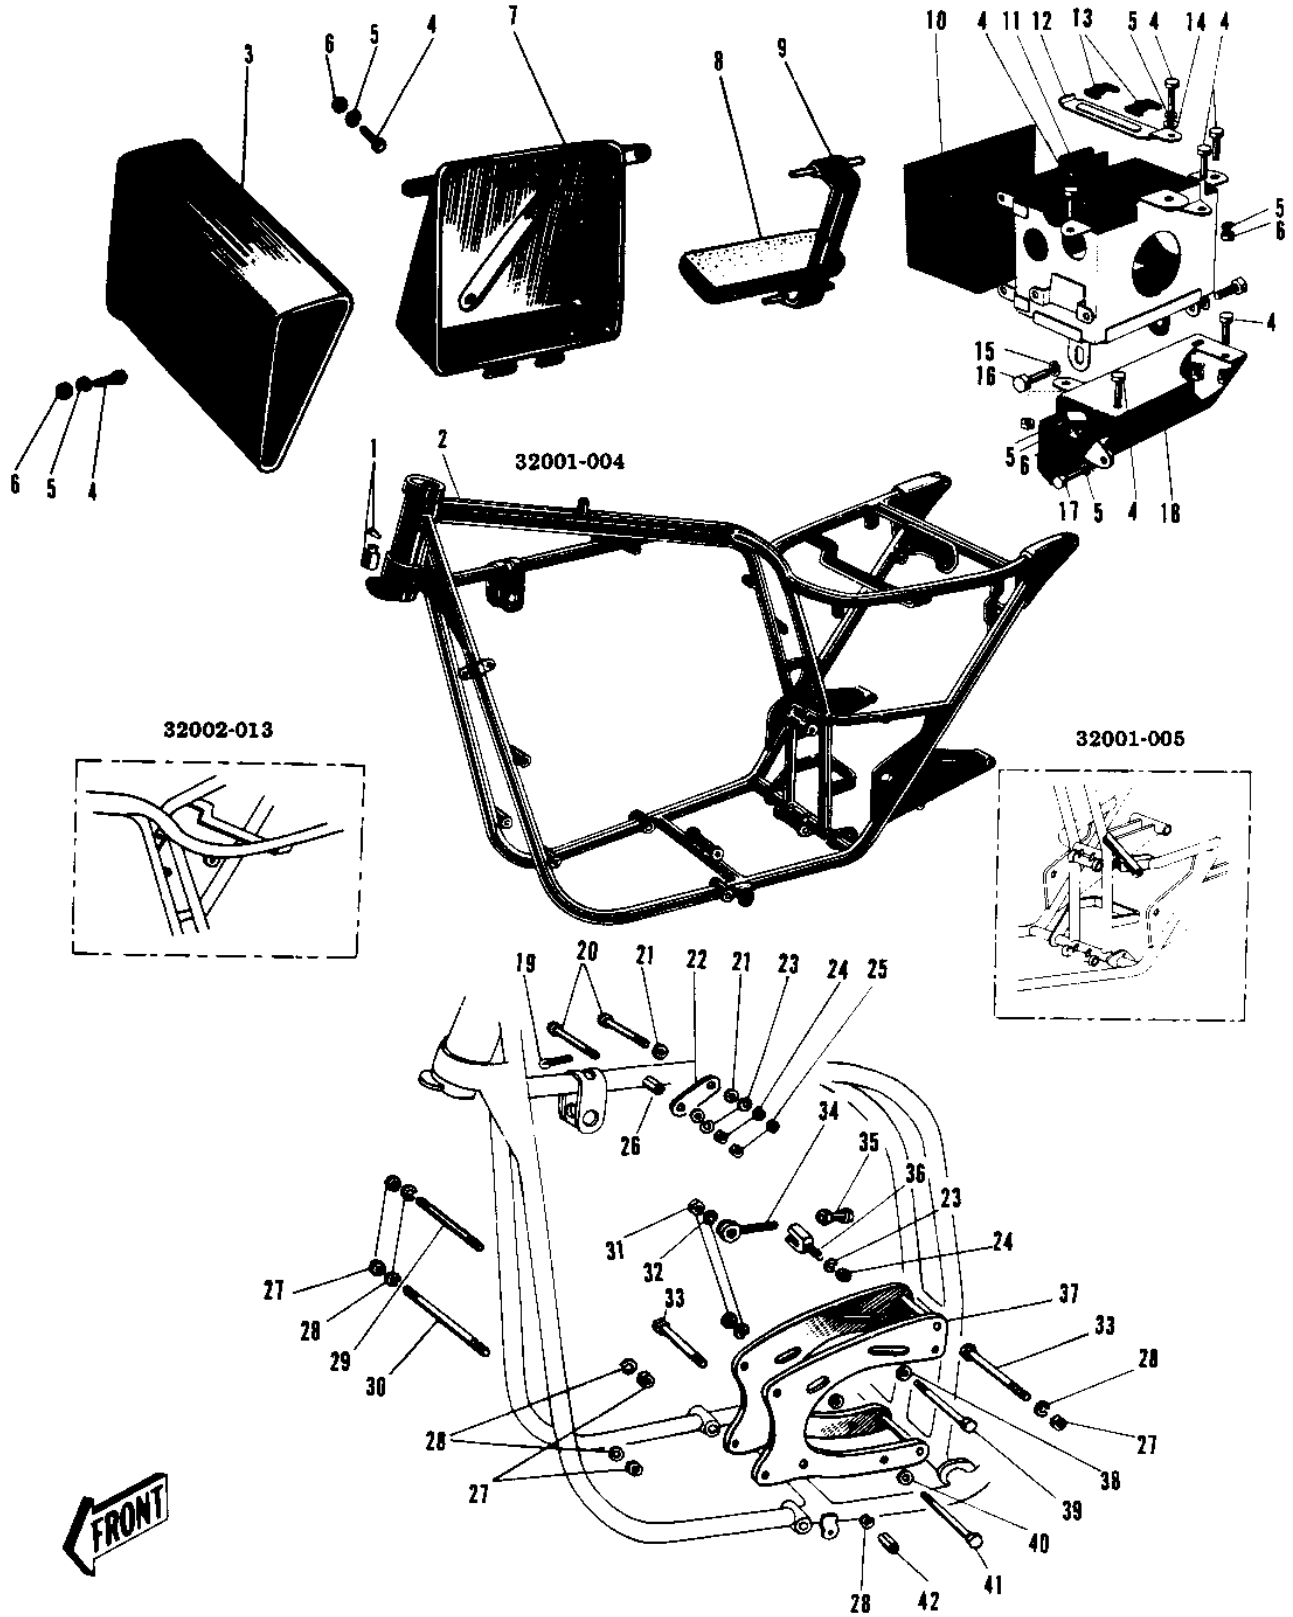

# 1969 Commander PARTS DIAGRAM

# 1969 Commander PARTS LIST

## FRAME/FRAME FITTINGS

ITEM NAME	PART NUMBER	QUANTITY
HOLDER PRI CHAIN ADJ (Ref # 36)	32108-001	1
PLATE MISSION CSE HLD (Ref # 37)	32031-001	2
WSHR MISSION CASE UPP (Ref # 38)	92022-094	1
BOLT MISSION CASE UPP (Ref # 39)	92003-021	1
WASHER PLAIN 12MM (Ref # 40)	411B1200	(2
WASHER PLAIN 12MM (Ref # 40)	411B1200	1
BOLT MISSION CASE LOW (Ref # 41)	92003-020	1
NUT CHAIN CASE MOUNT (Ref # 42)	92016-018	1