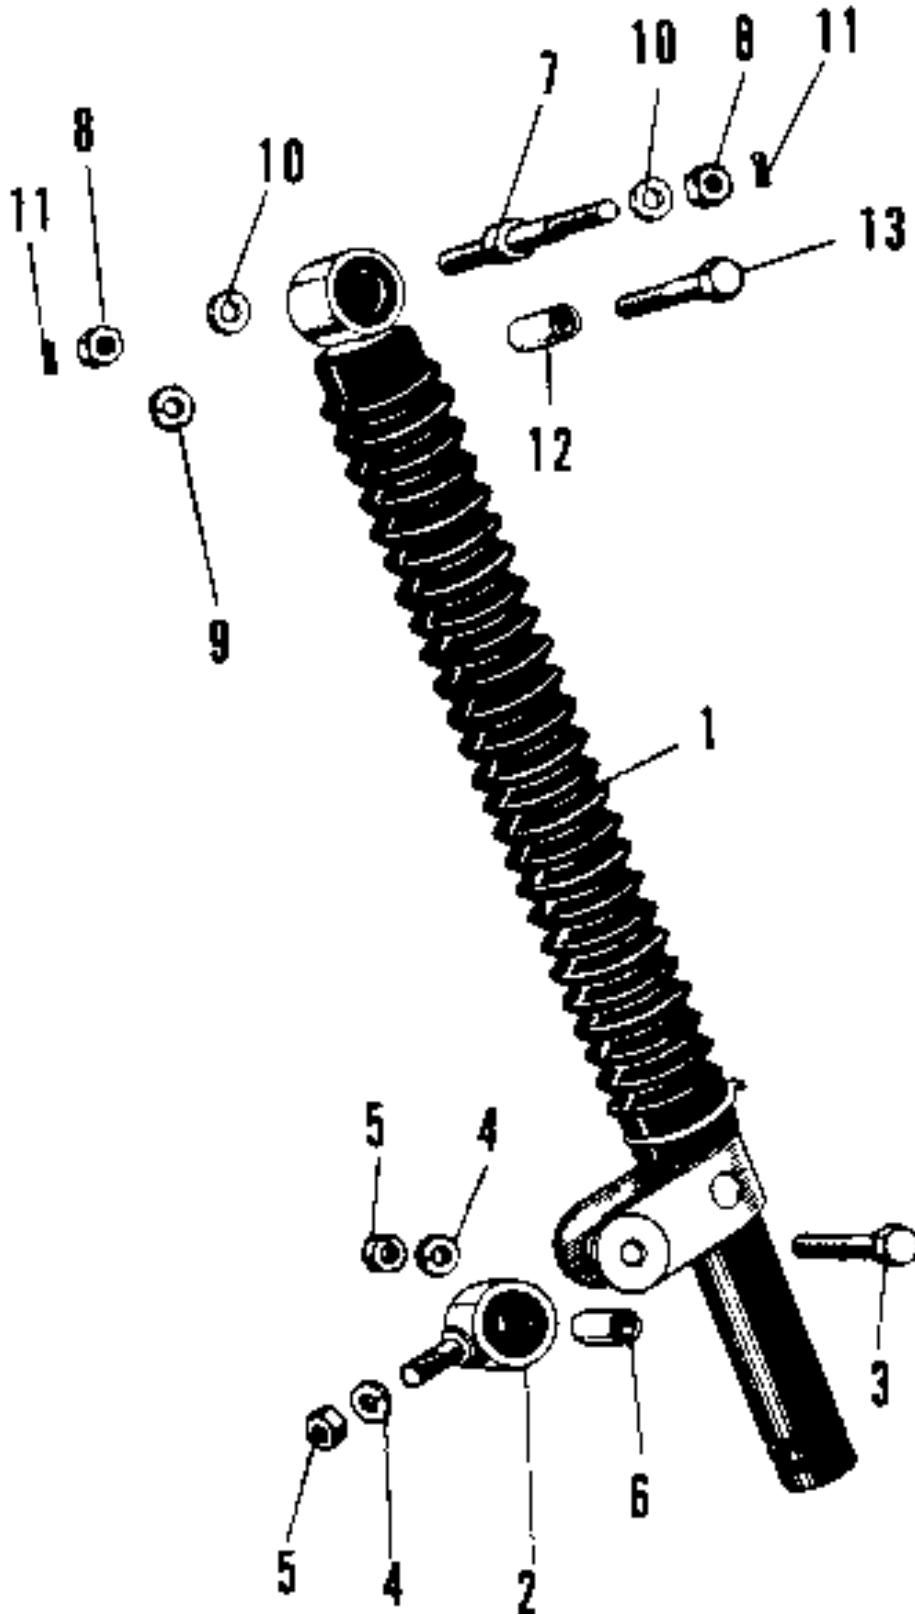

1966 W1 PARTS DIAGRAM

STEERING DAMPER

1966 W1 PARTS LIST

STEERING DAMPER

ITEM NAME	PART NUMBER	QUANTITY
DAMPER STEERING OIL (Ref # 1~6)	46117-002	1
UNAVAILABLE IN PRICE BOOK (Ref # 2)	46119-001	1
AXLE OIL DAMPER PIVOT (Ref # 3)	46120-002	1
WASHER SPRING 8MM (Ref # 4)	461F0800	2
NUT,8MM (Ref # 5)	311B0800	2
COLLAR PIVOT AXLE (Ref # 6)	46121-001	1
BOLT OIL DAMPER FRONT (Ref # 7)	46119-004	(1
NUT CASTLE (Ref # 8)	321B0800	2
WASHER SPRING 8MM (Ref # 9)	461F0800	1
WASHER PLAIN 8MM (Ref # 10)	411B0800	2
PIN COTTER 2.0X20 (Ref # 11)	550D2020	2
COLLAR (Ref # 12)	92027-092	1
BOLT OIL DAMPER FRONT (Ref # 13)	46119-003	1